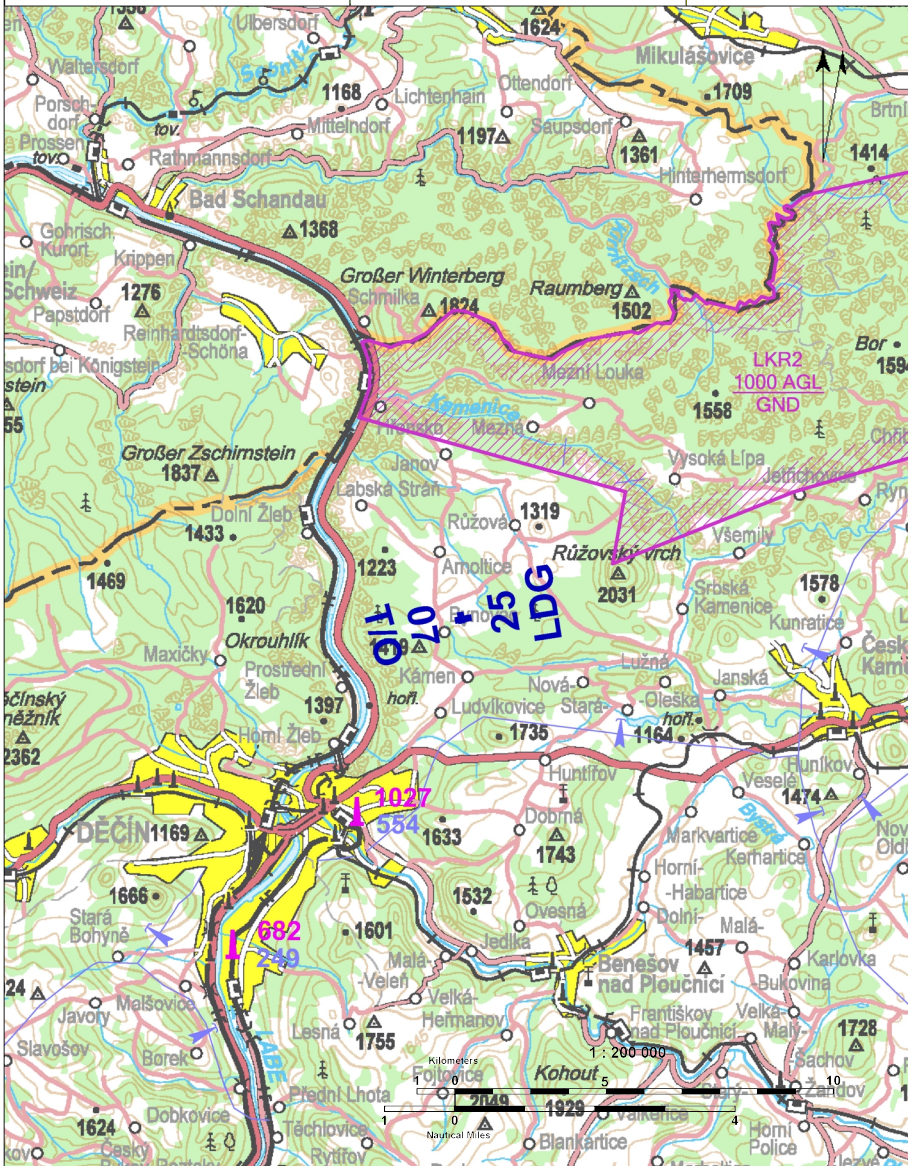

 BYNOVEC RADIO 120,330	Private SLZ field	 
	ARP: 50° 49' 19" N, 14° 16' 17" E ELEV: 1266 ft / 386 m	

! Unidirectional sport flying equipment field. Do not overfly village Bynovec in lower height than 1000 ft (300 m) AGL.