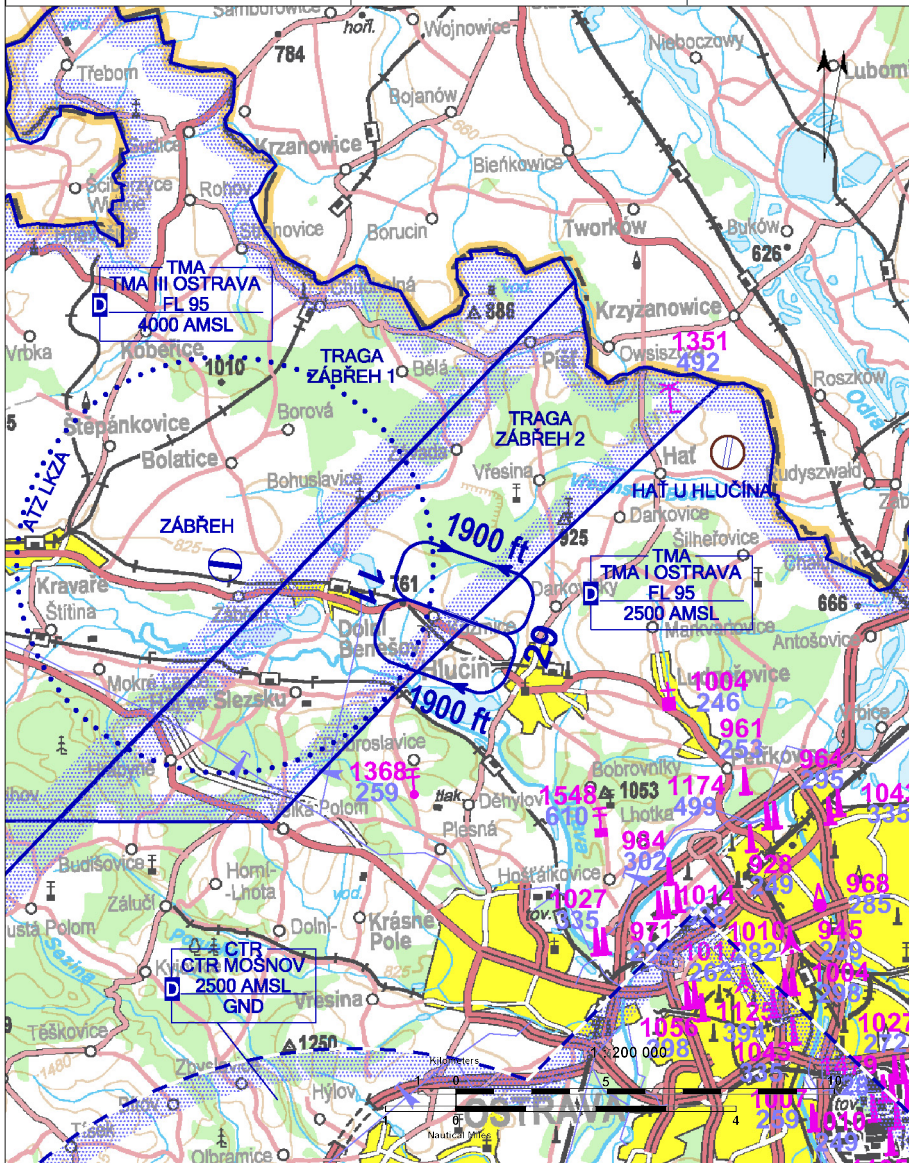

|                                                                                   |                      |                  |                                                           |                                                                                   |                                                                                     |
|-----------------------------------------------------------------------------------|----------------------|------------------|-----------------------------------------------------------|-----------------------------------------------------------------------------------|-------------------------------------------------------------------------------------|
|  | <b>KOZMICE RADIO</b> | <h2>125,830</h2> | <b>Private SLZ field</b>                                  |  |  |
|                                                                                   | Group frequency      |                  | ARP: 49° 54' 48" N, 18° 09' 51" E<br>ELEV: 885 ft / 270 m |                                                                                   |                                                                                     |

**!** Turn right after take-off from RWY 29 (opposite the village) to avoid flying over the village. RWY 11 approach procedure is carried out above the village, thus, it shall be carried out with higher altitude.

 **KOZMICE RADIO** **125,830**  
Group frequency

|                                                                                     |            |
|-------------------------------------------------------------------------------------|------------|
|  | Year-round |
|  | NIL        |
|  | NIL        |
|  | NIL        |
|  | NIL        |
|  | NIL        |
|  | NIL        |
|  | NIL        |