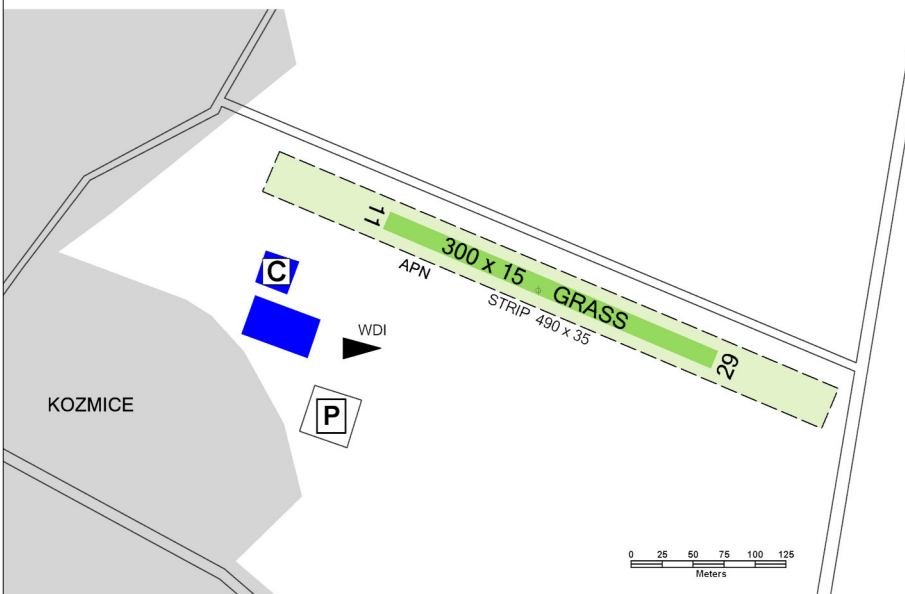

KOZMICE RADIO **125,830**
Group frequency

	Year-round
	NIL
	NIL
	NIL
	NIL
	NIL
	NIL
	NIL

Ing. Petr Kucejda
K vápenici 543/26, 747 11 Kozmice,
☎ +420 775 568 563, petrkucejda@email.cz