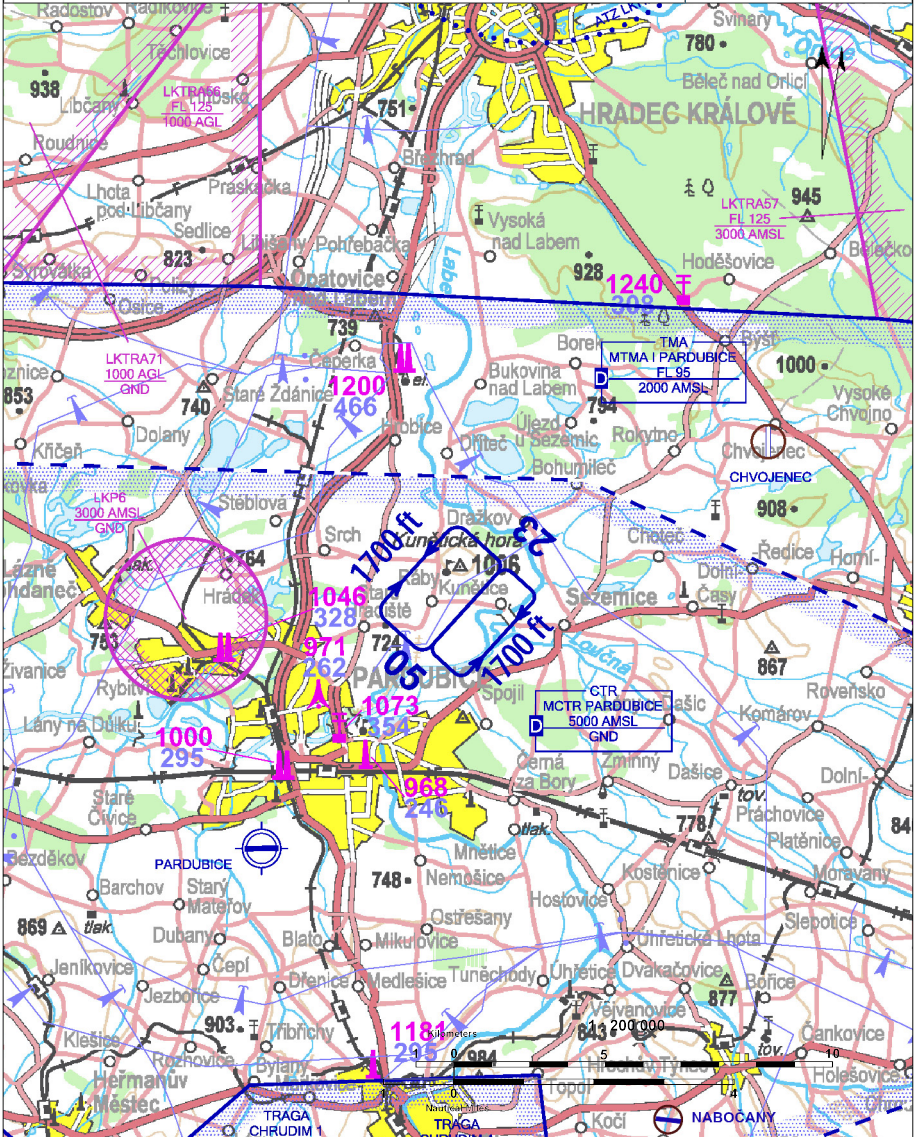

 <b>KUNĚTICE RADIO</b>	<b>124,980</b>	<b>Private SLZ field</b>	 
		<b>ARP: 50° 04' 06" N, 15° 48' 44" E</b> <b>ELEV: 718 ft / 219 m</b>	

**!** When taking off from RWY 05 or landing on RWY 23, overfly road at min. height 15 m AGL. Overhead high-voltage power line is situated 700 m from THR RWY 05. SLZ field is located in MCTR Pardubice. A clearance from MTWR Pardubice on FREQ 120.155 or ☎ +420 973 242 440 is required for arrival.