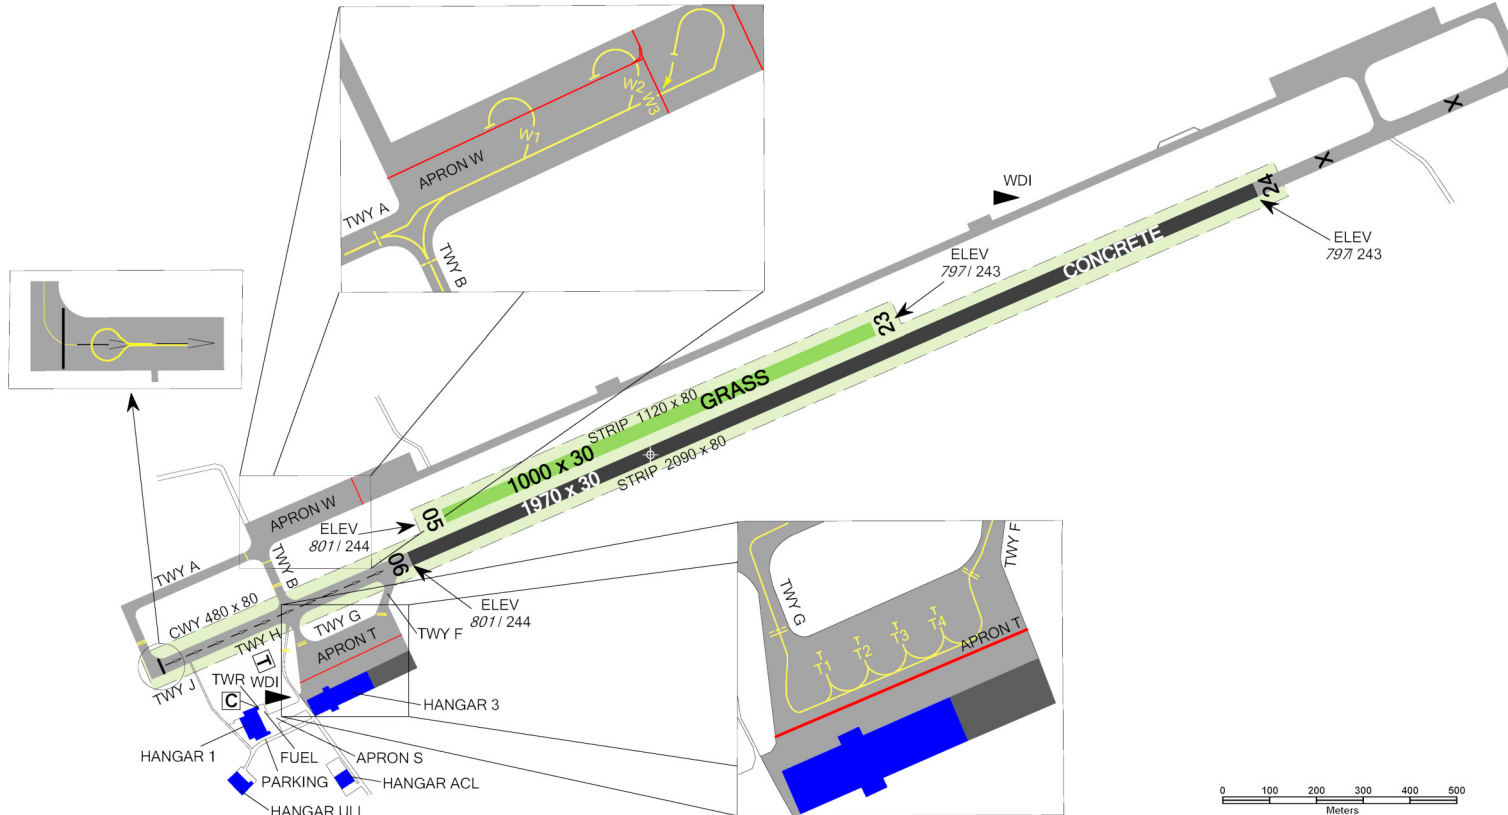

On the paved RWY operations of aircraft up to code marking 2B are permitted.

RWY	Magnetic direction	RWY dimensions	Strength	TORA	TODA	ASDA	LDA
06	062°	1970 x 30	PCN 39/R/B/W/T	1970	1970	1970	1550
24	242°	1970 x 30	PCN 39/R/B/W/T	1550	2030	1970	1550
05	062°	1000 x 30	5500 kg / 0.8 MPa	1000	1060	1000	1000
23	242°	1000 x 30	5500 kg / 0.8 MPa	1000	1060	1000	1000