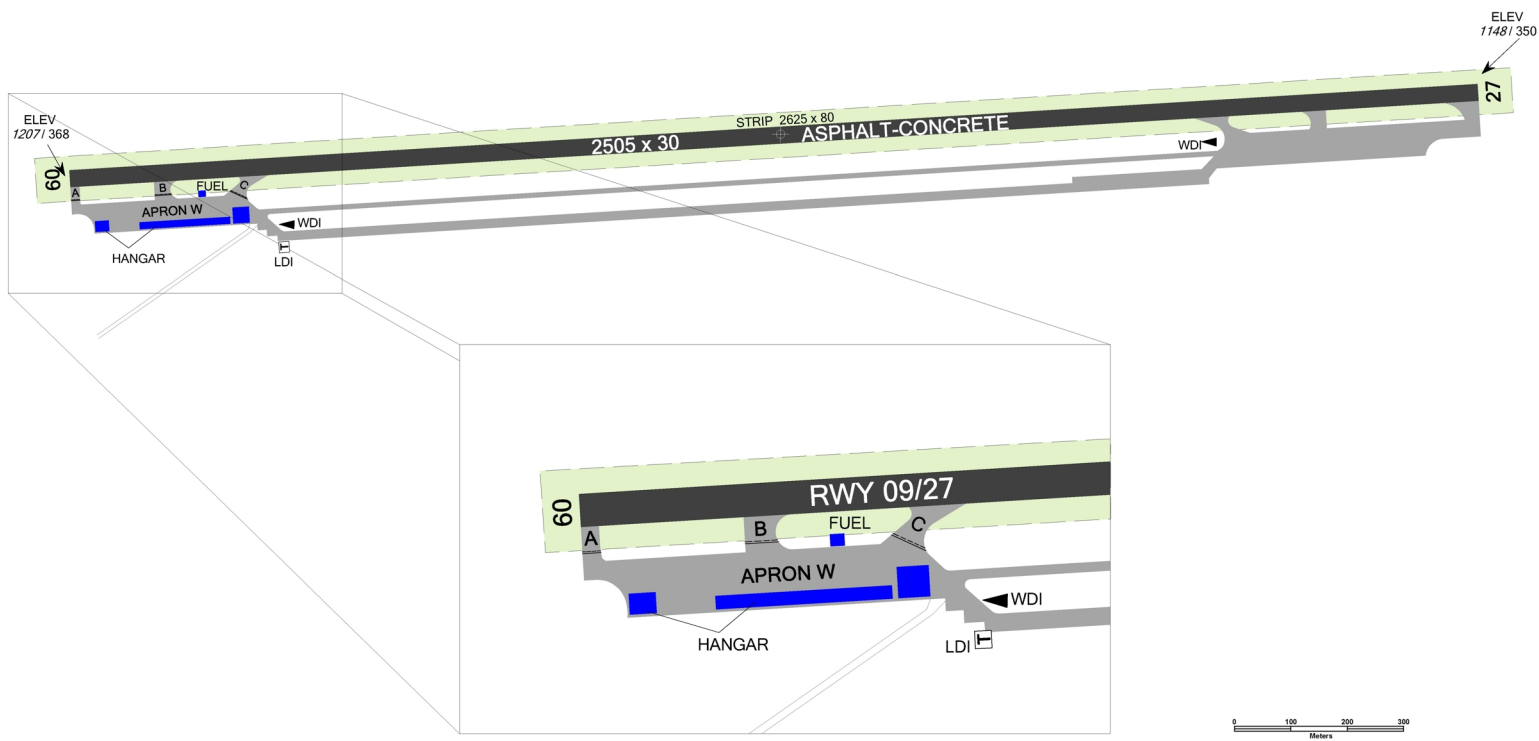

15 APR - 15 OCT
SAT, SUN, HOL 0800 - 1500

AVGAS 100LL

TOTAL D100

NIL

NIL

6 places - after prior arrangement

guesthouse "Na pile" - 2 km

bus - Panenský Týnec - dist. 2 km

Customs and immigration clearance: NIL
Taxi only on TWY A, B and C and on RWY 09/27. Other paved and grass parts of the aerodrome are unserviceable.

RWY	Magnetic direction	RWY dimensions	Strength	TORA	TODA	ASDA	LDA
09	084°	2505 x 30	PCN 22/F/C/X/T	2505	2565	2505	2505
27	264°	2505 x 30	PCN 22/F/C/X/T	2505	2565	2505	2505