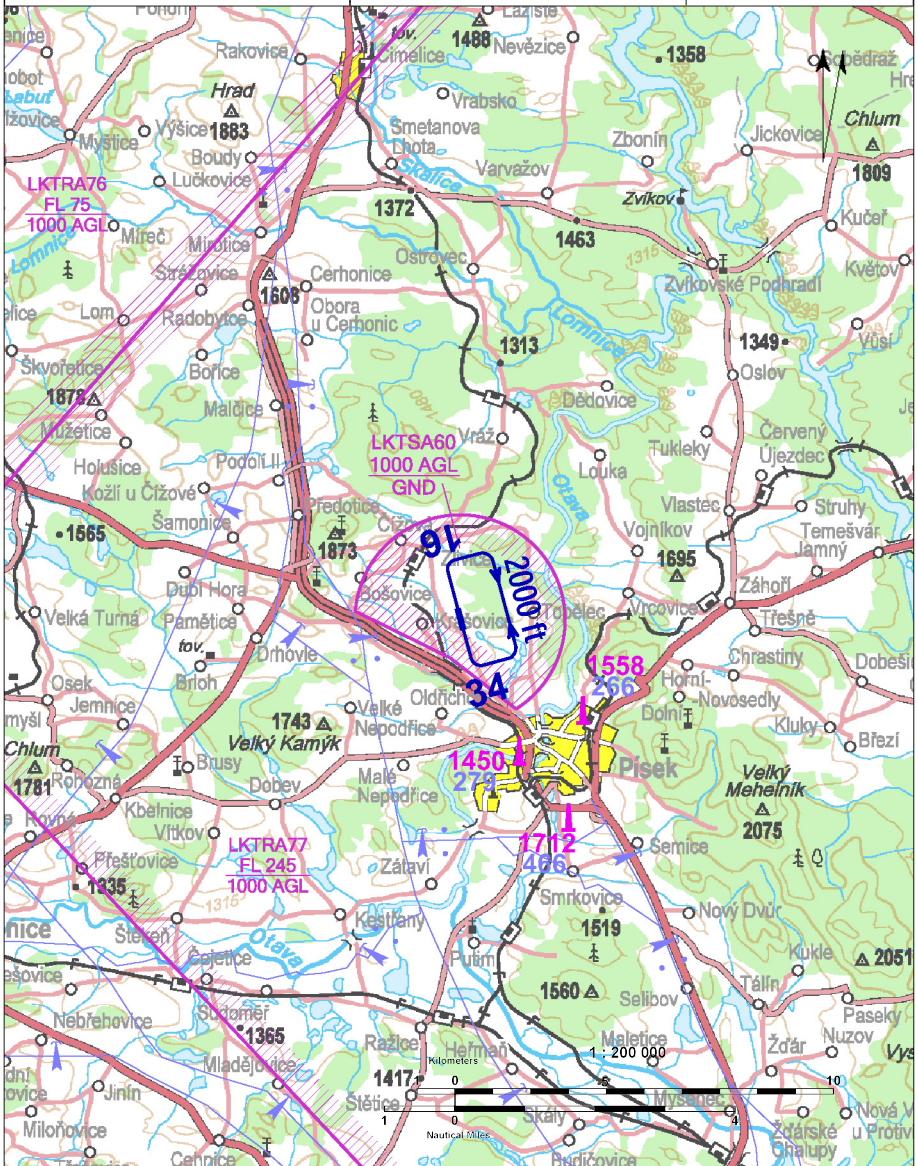

 PISEK RADIO 119,415	Private SLZ field	 
	ARP: 49° 20' 22" N, 14° 06' 50" E ELEV: 1351 ft / 412 m	

! Do not overfly villages Krašovice and Čížová in a height lower than 1000 ft / 300 m AGL. The field is situated under the area LKTRA77 Milevsko.

 **PÍSEK**
RADIO **119,415**

0 50 100 150
Meters

	Year-round
	O/R
	O/R
	O/R
	NIL
	NIL
	NIL
	NIL

 **Primoco UAV SE**
Výpadová 1563/29f, 153 00 Praha 5,
airport@primoco.com
Ladislav Semetkovský (deputy of the operator)
 +420 603 469 606, semetkovsky@primoco.com