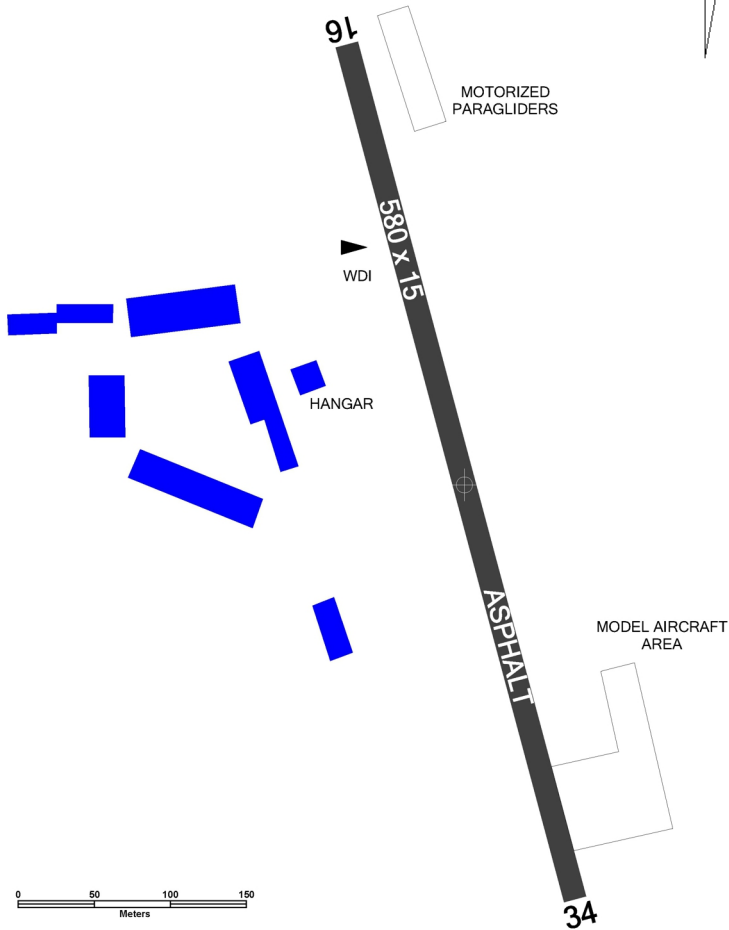

 PISEK RADIO 119,415	Private SLZ field	 
	ARP: 49° 20' 22" N, 14° 06' 50" E ELEV: 1351 ft / 412 m	

! Do not overfly villages Krašovice and Čížová in a height lower than 1000 ft / 300 m AGL. The field is situated under the area LKTRA77 Milevsko.

 **PÍSEK**
RADIO **119,415**

0 50 100 150
Meters

	Year-round
	O/R
	O/R
	O/R
	NIL
	NIL
	NIL
	NIL

 **Primoco UAV SE**
Výpadová 1563/29f, 153 00 Praha 5,
airport@primoco.com
Ladislav Semetkovský (deputy of the operator)
 +420 603 469 606, semetkovsky@primoco.com