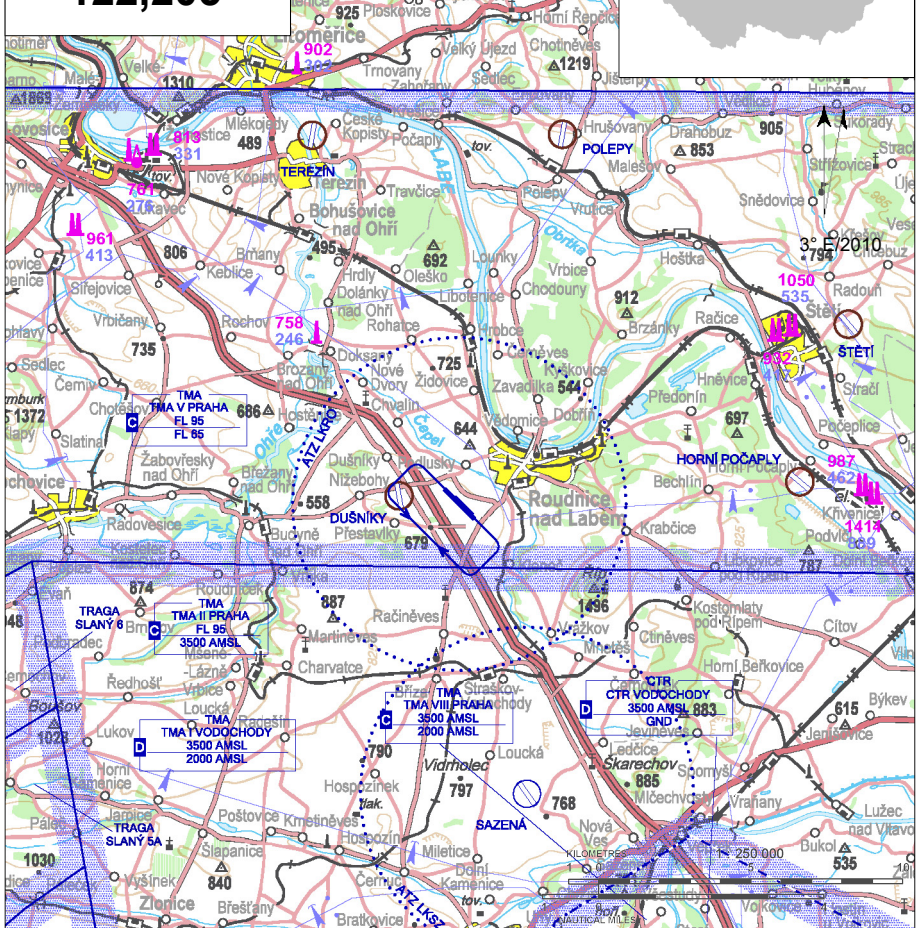

LKRO Roudnice

S Public domestic aerodrome / Private international aerodrome **X** VFR day/night, parachute jumping operation

Roudnice RADIO
122,205

ARP: 50° 24' 38" N, 14° 13' 34" E
2 km SW Roudnice nad Labem
ELEV: 728 ft / 222 m
Circuit: 1500 ft / 457 m AMSL

! Keep distance 1 km from centers of villages Dušníky and Kleneč.

Avoid villages Dušníky and Kleneč in distance at least 1 km from the village center at arrival and departure. Flights over Roudnice nad Labem below altitudes 2500 ft/830 m are prohibited for reason of noise abatement.