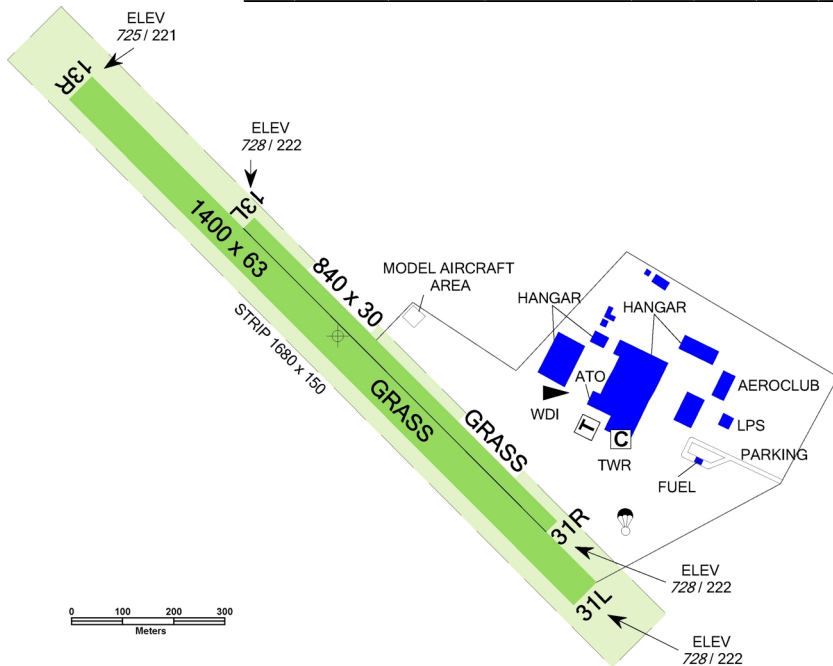

LKRO Roudnice

S Public domestic aerodrome / Private international aerodrome **X** VFR day/night, parachute jumping operation

Roudnice RADIO
122,205

ARP: 50° 24' 38" N, 14° 13' 34" E
2 km SW Roudnice nad Labem
ELEV: 728 ft / 222 m
Circuit: 1500 ft / 457 m AMSL

! Keep distance 1 km from centers of villages Dušníky and Kleneč.

Avoid villages Dušníky and Kleneč in distance at least 1 km from the village center at arrival and departure. Flights over Roudnice nad Labem below altitudes 2500 ft/830 m are prohibited for reason of noise abatement.

Flights in ATZ only up to 2200 LT. After this time only en-route flights (arrivals and departures) are allowed.

LKRO Roudnice

Roudnice RADIO
122,205

RWY	Magnetic direction	RWY dimensions	Strength	TORA	TODA	ASDA	LDA
31L	313°	1400 x 63	10000 kg / 1 MPa	1400	1540	1400	1400
13R	133°	1400 x 63	10000 kg / 1 MPa	1400	1540	1400	1400
31R	313°	840 x 30	10000 kg / 1 MPa	840	1400	840	840
13L	133°	840 x 30	10000 kg / 1 MPa	840	1120	840	840