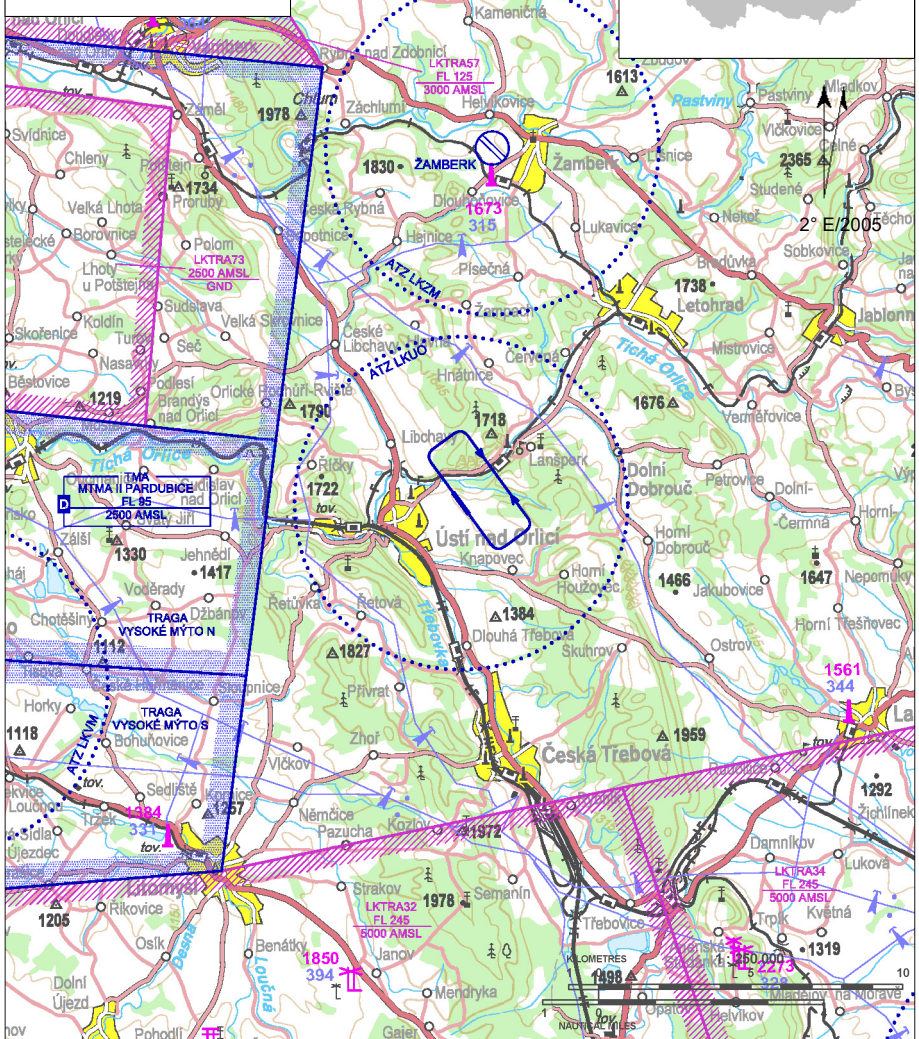

LKUO Ústí nad Orlicí

§ Public domestic aerodrome

✈ VFR day, parachute jumping operation

Ústí RADIO
122,210

ARP: 49° 58' 43" N, 16° 25' 35" E
2,5 km E from centre of
the town Ústí nad Orlicí
ELEV: 1342 ft / 409 m
Circuit: 2600 ft / 800 m AMSL

MTMA Pardubice is located 8 km W from the aerodrome.

Avoid overflying of Ústí nad Orlicí and the neighbouring village Černovír below altitude 3000 ft/900 m.

LKUO Ústí nad Orlicí

Ústí RADIO
122,210

RWY	Magnetic direction	RWY dimensions	Strength	TORA	TODA	ASDA	LDA
32	323°	887 x 100	5700 kg / 0.4 MPa	887	920	887	887
14	143°	887 x 100	5700 kg / 0.4 MPa	887	920	887	887

15 APR-15 OCT
SAT, SUN, HOL 0600 - 1300
otherwise O/R

BA 98

AEROSHELL W 100

limited O/R in Aeroclub

NIL

hotels and hostels in the town Ústí nad Orlicí

NIL

taxi, rent car, bus 30 minutes, train 40 minutes by walk