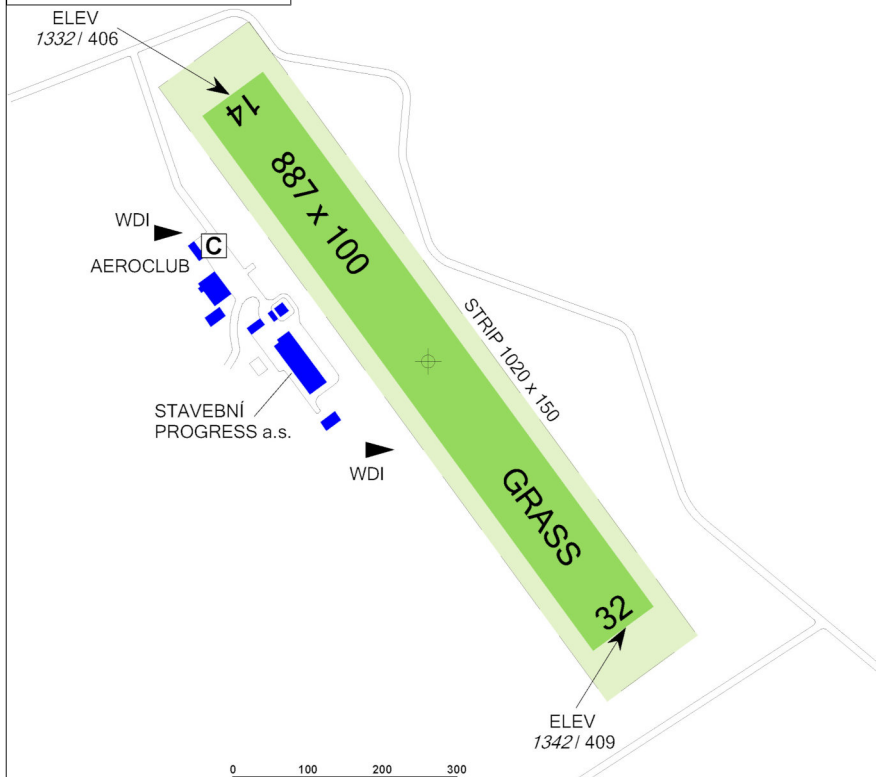

LKUO Ústí nad Orlicí

§ Public domestic aerodrome

✈ VFR day, parachute jumping operation

Ústí RADIO
122,210

ARP: 49° 58' 43" N, 16° 25' 35" E
2,5 km E from centre of
the town Ústí nad Orlicí
ELEV: 1342 ft / 409 m
Circuit: 2600 ft / 800 m AMSL

MTMA Pardubice is located 8 km W from the aerodrome.

Avoid overflying of Ústí nad Orlicí and the neighbouring village Černovír below altitude 3000 ft/900 m.

LKUO Ústí nad Orlicí

Ústí RADIO
122,210

RWY	Magnetic direction	RWY dimensions	Strength	TORA	TODA	ASDA	LDA
32	323°	887 x 100	5700 kg / 0.4 MPa	887	920	887	887
14	143°	887 x 100	5700 kg / 0.4 MPa	887	920	887	887