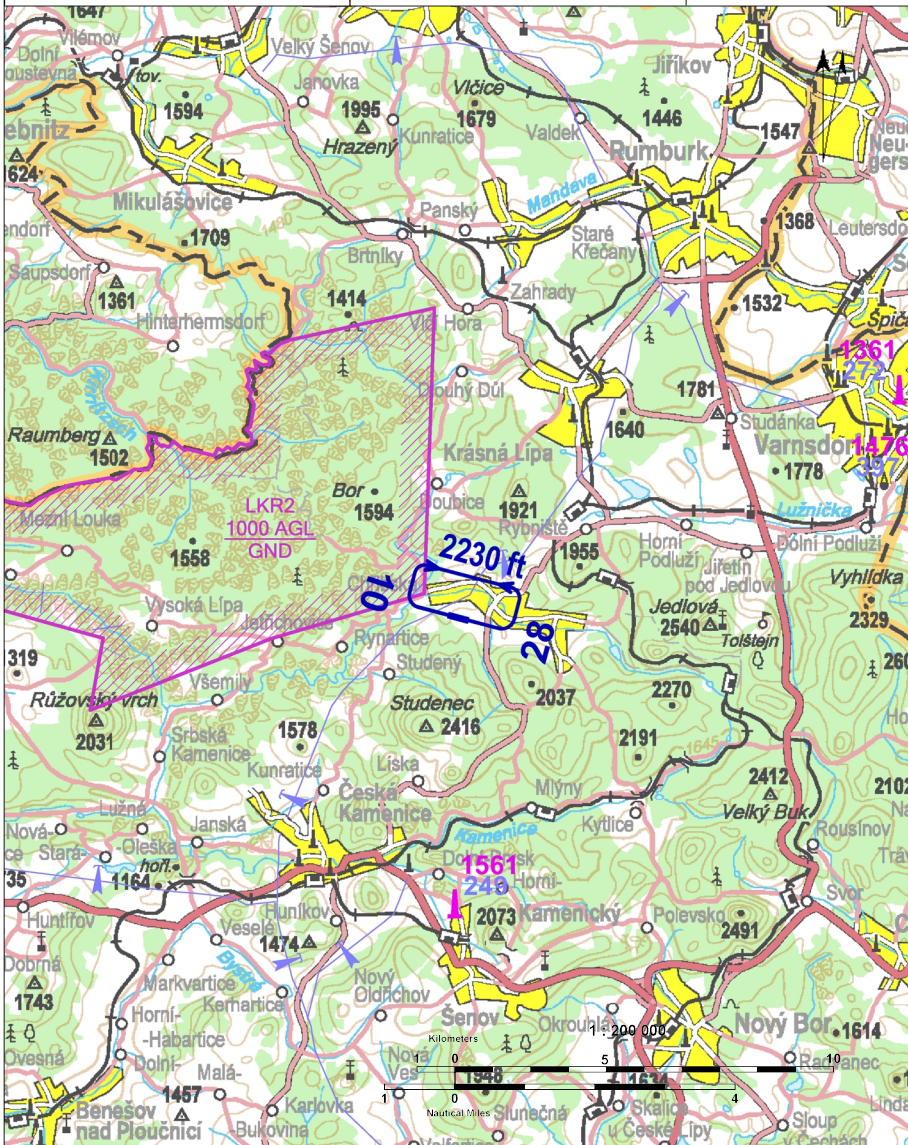

 CHŘIBSKÁ RADIO Group frequency	125,830	Private SLZ field	 
		ARP: 50° 51' 29" N, 14° 28' 01" E ELEV: 1256 ft / 383 m	

! Elevated power line at 300 m NW from the THR RWY 10. Electric fence around the field. Possible damage of the field by wild boars. Beware of modelers operation. Do not overfly protected natural area "Chřibská".