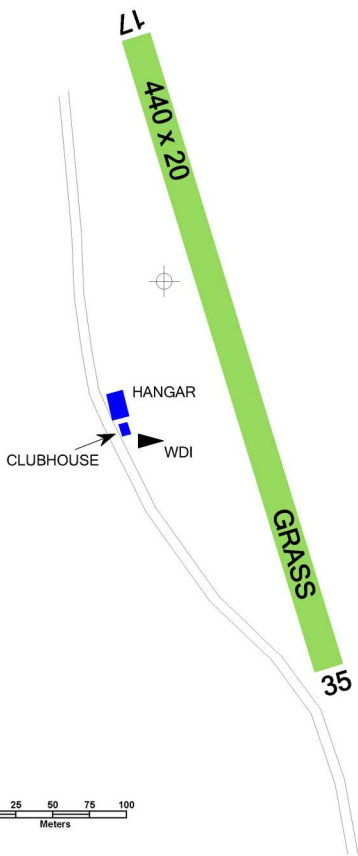

DRUZCOV RADIO **125,830**
Group frequency

	Year-round
	NIL
	NIL
	NIL
	NIL
	NIL
	NIL
	NIL

Miroslav Neumann
Irkutská 118, 460 10 Karlínky, Liberec 18,
☎ +420 728 848 921, mir.neumann@seznam.cz