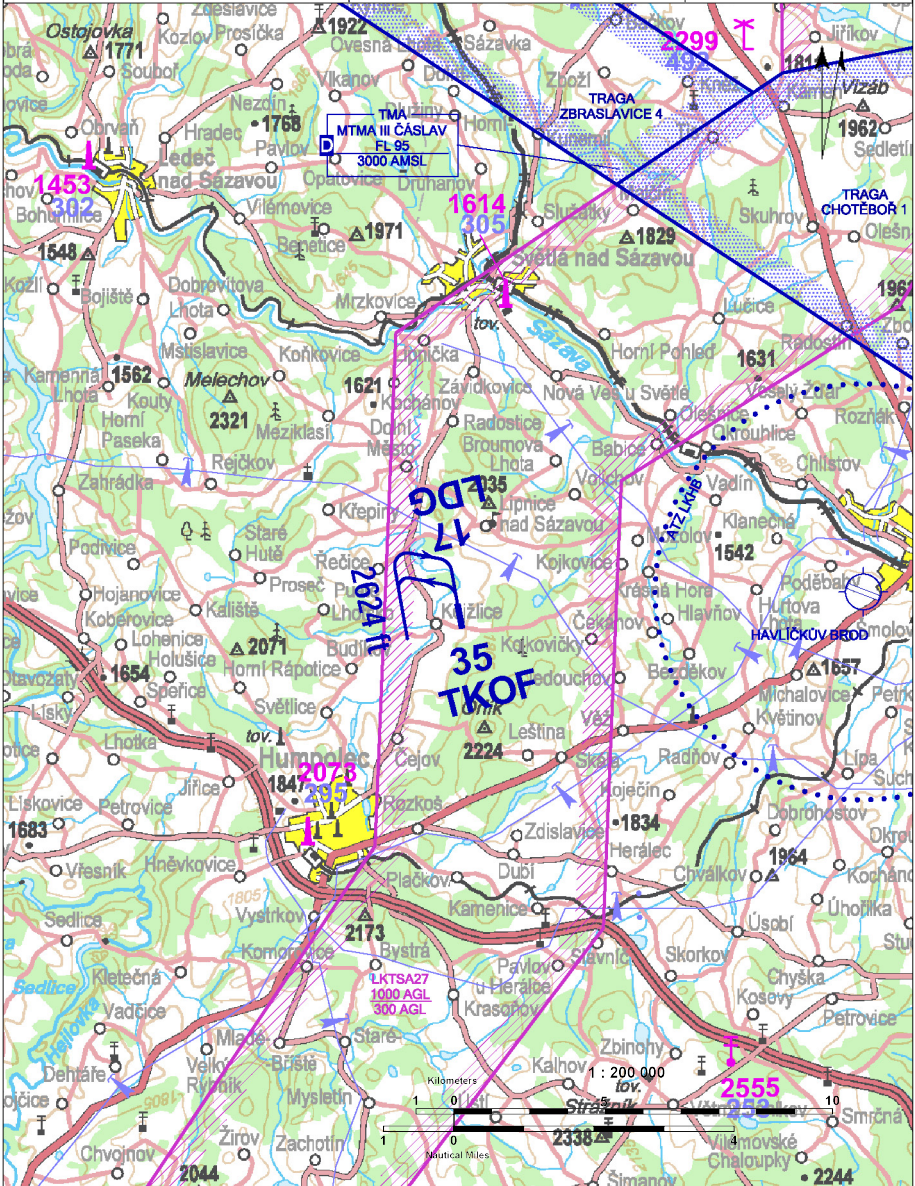

 KEJŽLICE RADIO	134,815	Private SLZ field	 
		ARP: 49° 35' 32" N, 15° 24' 05" E ELEV: 1594 ft / 486 m	

! After take-off from RWY 35 turn left. The field is under the LKTSA27.

 **KEJŽLICE**
RADIO 134,815

	Year-round
	BA95
	TOTALAERO D100, Castrol
	O/R
	NIL
	Yes
	NIL
	NIL

 **Ing. Miloš Kovář**
U Markéty 128, 104 00 Praha 10 - Háje,
☎ +420 777 135 777, info@animopraha.cz