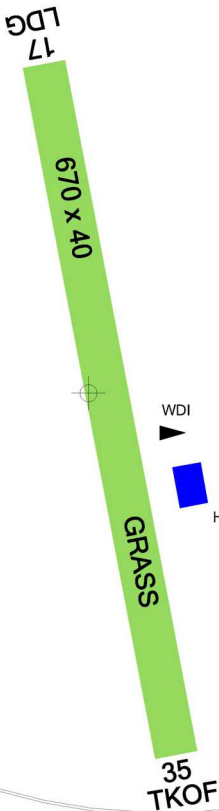

 KEJŽLICE RADIO	134,815	Private SLZ field	 
		ARP: 49° 35' 32" N, 15° 24' 05" E ELEV: 1594 ft / 486 m	

! After take-off from RWY 35 turn left. The field is under the LKTSA27.

 **KEJŽLICE**
RADIO 134,815

	Year-round
	BA95
	TOTALAERO D100, Castrol
	O/R
	NIL
	Yes
	NIL
	NIL

 **Ing. Miloš Kovář**
U Markéty 128, 104 00 Praha 10 - Háje,
☎ +420 777 135 777, info@animopraha.cz