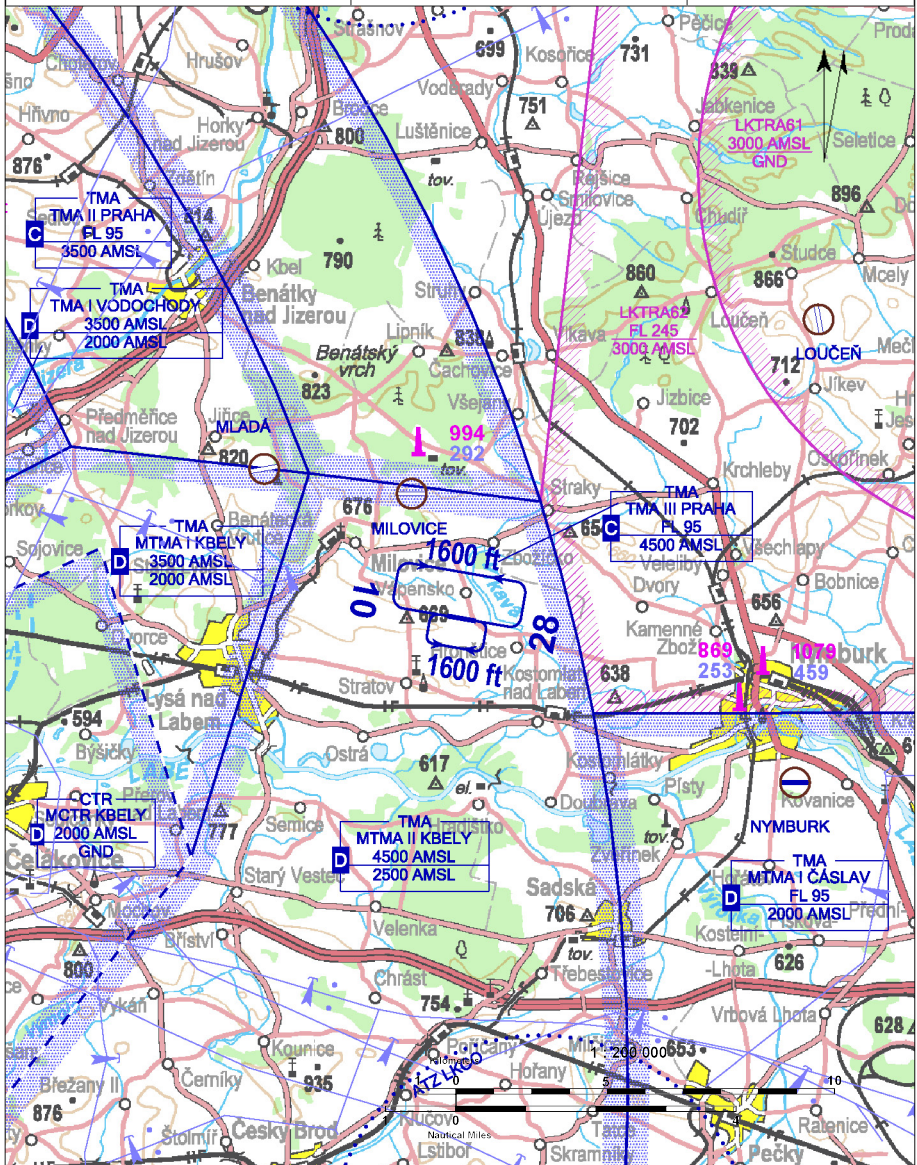

 <b>KOSTOMLATY RADIO</b> Group frequency	<b>125,830</b>	 
	Private SLZ field ARP: 50° 12' 29" N, 14° 55' 43" E ELEV: 700 ft / 213 m	

**!** The field is located below TMA II Kbely. Do not fly over surrounding villages below 1000 ft / 300 m AGL. Do not fly over roads in height less than 15 m AGL.