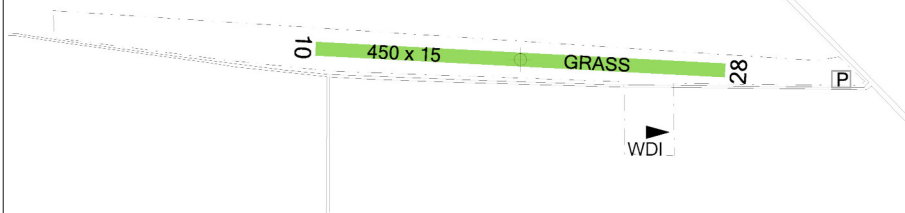

KOSTOMLATY
RADIO 125,830
Group frequency

	Year-round
	NIL
	NIL
	NIL
	NIL
	NIL
	NIL
	NIL

Zbyněk Adam
9 května 153, 289 21 Kostomlaty
nad Labem, ☎ +420 776 750 211,
zbynekadam@leteckaskola.cz,
zbynekadam@email.cz