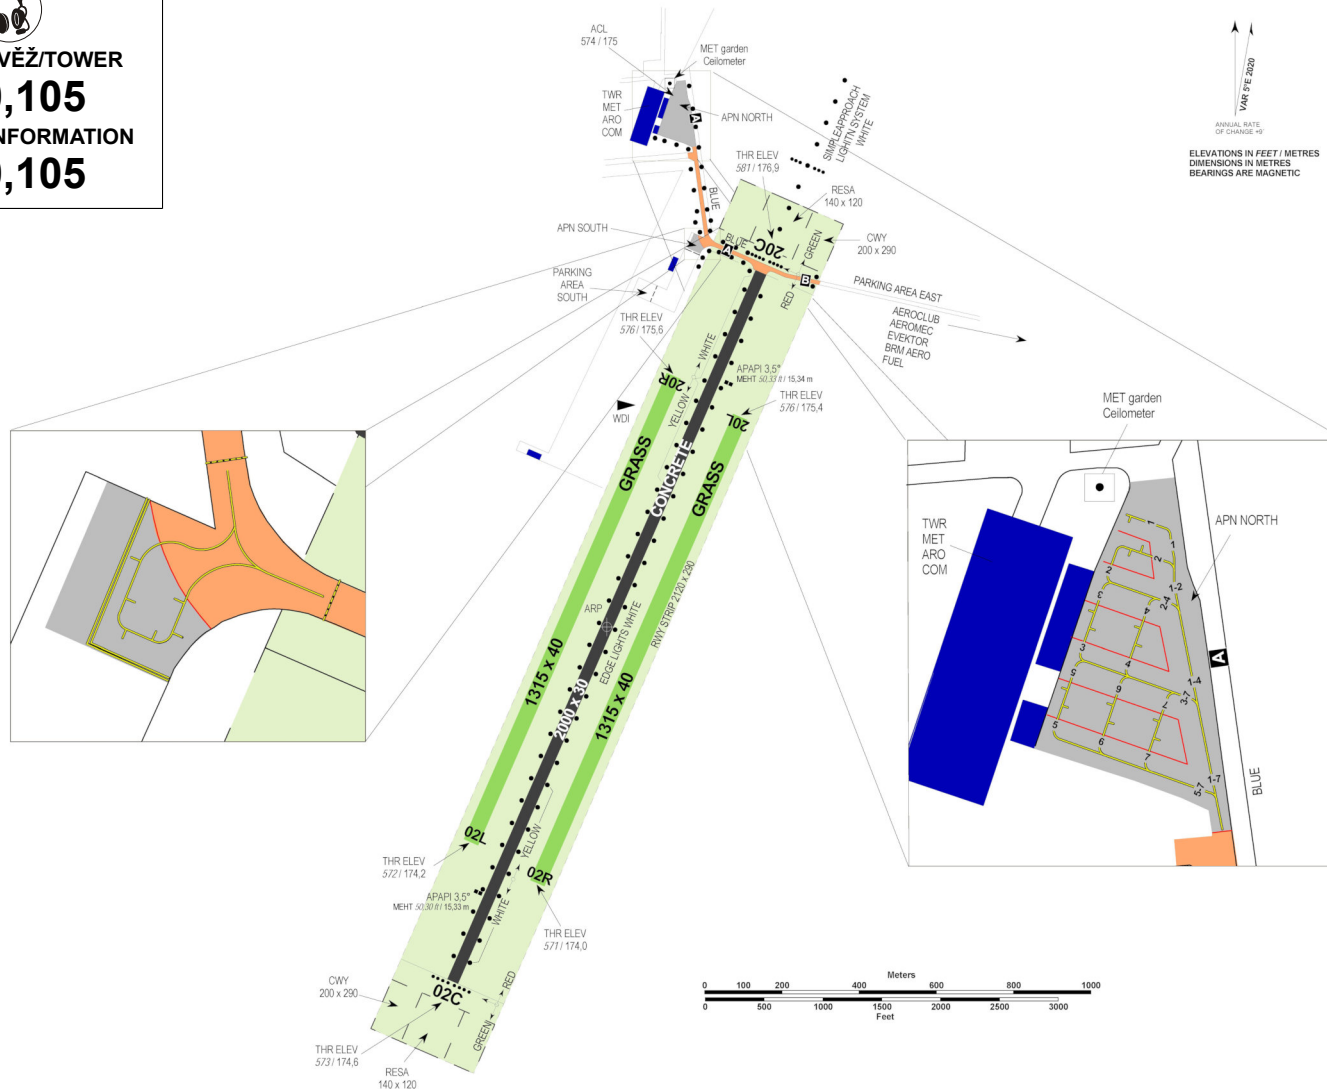

LKKU Kunovice

ARP: 49° 01' 46" N, 17° 26' 23" E
4,5 km S Uherské Hradiště
ELEV: 581 ft / 177 m

Kunovice VĚŽ/TOWER
120,105
Kunovice INFORMATION
120,105

S Private international aerodrome

X IFR, VFR, test flights, gliders operation,
parachute jumping operation

Altitudes in brackets
are for night VFR flights
ALT AND ELEV IN FEET
Distance in NM

! Outside operational hours of TWR, the AFIS is established on request in ATZ. If the AFIS is not provided outside of TWR operational hours, the aerodrome is closed and take-offs, landings and taxiing of aircraft are not allowed.

DESIGNATION	LOCATION	COORDINATES	
ECHO	Uherský brod	49° 01' 23" N 017° 38' 27" E	Entry / exit
NOVEMBER	Halenkovice	49° 10' 13" N 017° 28' 21" E	Entry / exit
SIERRA	Bzenec	48° 58' 27" N 017° 16' 05" E	Entry / exit
WHISKY	Buchlov (castle)	49° 06' 23" N 017° 18' 55" E	Entry / exit

LKKU Kunovice

Kunovice VĚŽ/TOWER
120,105
Kunovice INFORMATION
120,105

RWY	Magnetic direction	RWY dimensions	Strength	TORA	TODA	ASDA	LDA
02C	020°	2000 x 30	PCN 33/R/B/X/T	2000	2200	2000	2000
20C	200°	2000 x 30	PCN 33/R/B/X/T	2000	2200	2000	2000
02R	020°	1315 x 40	25000 kg / 0.7 MPa	1315	1375	1315	1315
20L	200°	1315 x 40	25000 kg / 0.7 MPa	1315	1375	1315	1315
02L	020°	1315 x 40	25000 kg / 0.7 MPa	1315	1375	1315	1315
20R	200°	1315 x 40	25000 kg / 0.7 MPa	1315	1375	1315	1315