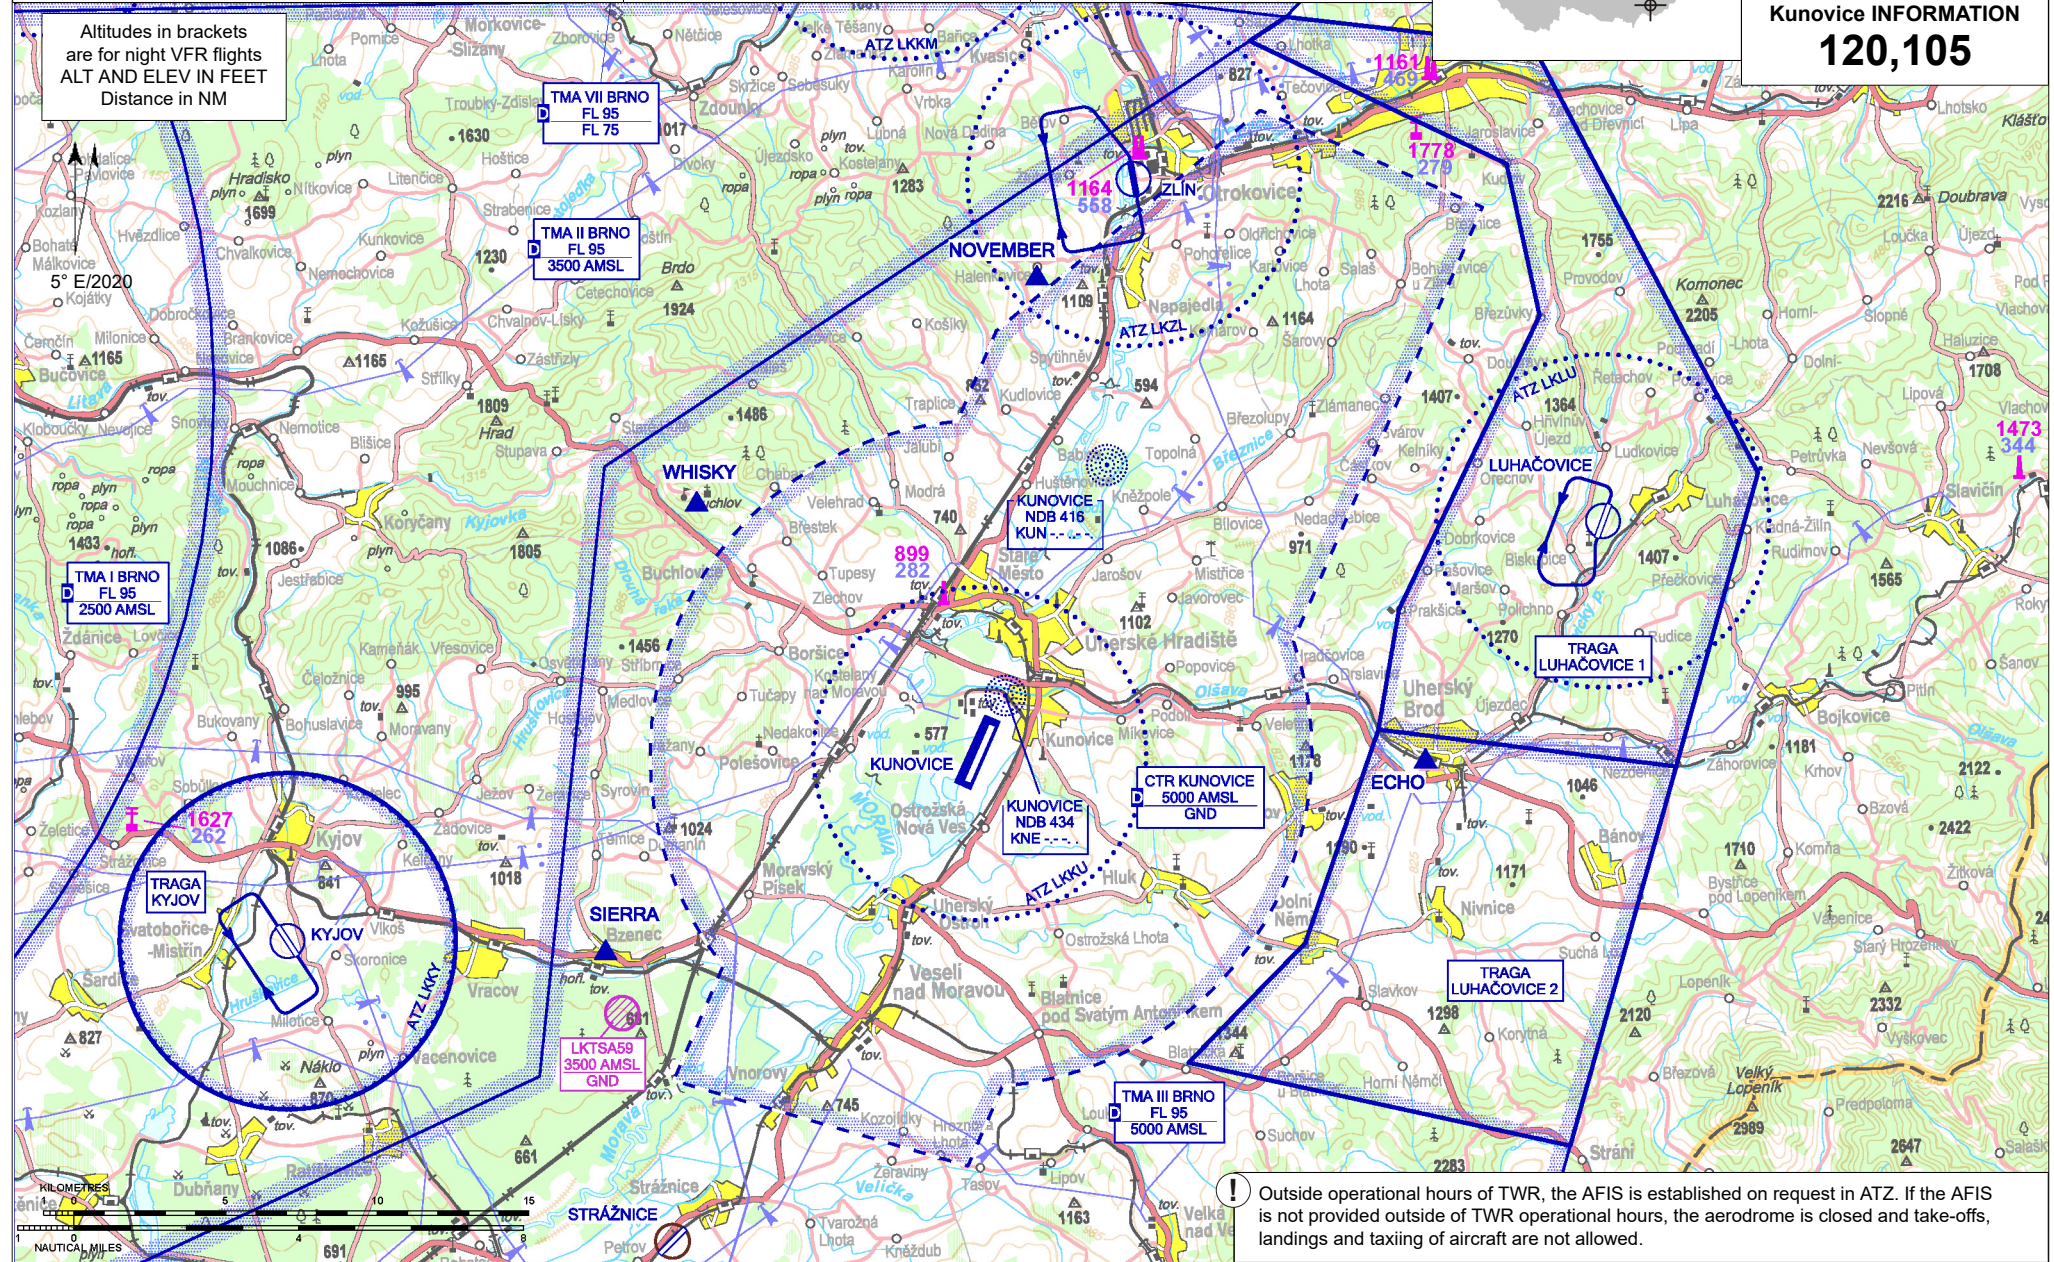

LKKU Kunovice

ARP: 49° 01' 46" N, 17° 26' 23" E
4,5 km S Uherské Hradiště
ELEV: 581 ft / 177 m

Kunovice VĚŽ/TOWER
120,105
Kunovice INFORMATION
120,105

S Private international aerodrome

X IFR, VFR, test flights, gliders operation,
parachute jumping operation

Altitudes in brackets
are for night VFR flights
ALT AND ELEV IN FEET
Distance in NM

! Outside operational hours of TWR, the AFIS is established on request in ATZ. If the AFIS is not provided outside of TWR operational hours, the aerodrome is closed and take-offs, landings and taxiing of aircraft are not allowed.

DESIGNATION	LOCATION	COORDINATES	
ECHO	Uherský brod	49° 01' 23" N 017° 38' 27" E	Entry / exit
NOVEMBER	Halenkovice	49° 10' 13" N 017° 28' 21" E	Entry / exit
SIERRA	Bzenec	48° 58' 27" N 017° 16' 05" E	Entry / exit
WHISKY	Buchlov (castle)	49° 06' 23" N 017° 18' 55" E	Entry / exit

LKKU Kunovice

Kunovice VĚŽ/TOWER
120,105
Kunovice INFORMATION
120,105

RWY	Magnetic direction	RWY dimensions	Strength	TORA	TODA	ASDA	LDA
02C	020°	2000 x 30	PCN 33/R/B/X/T	2000	2200	2000	2000
20C	200°	2000 x 30	PCN 33/R/B/X/T	2000	2200	2000	2000
02R	020°	1315 x 40	25000 kg / 0.7 MPa	1315	1375	1315	1315
20L	200°	1315 x 40	25000 kg / 0.7 MPa	1315	1375	1315	1315
02L	020°	1315 x 40	25000 kg / 0.7 MPa	1315	1375	1315	1315
20R	200°	1315 x 40	25000 kg / 0.7 MPa	1315	1375	1315	1315