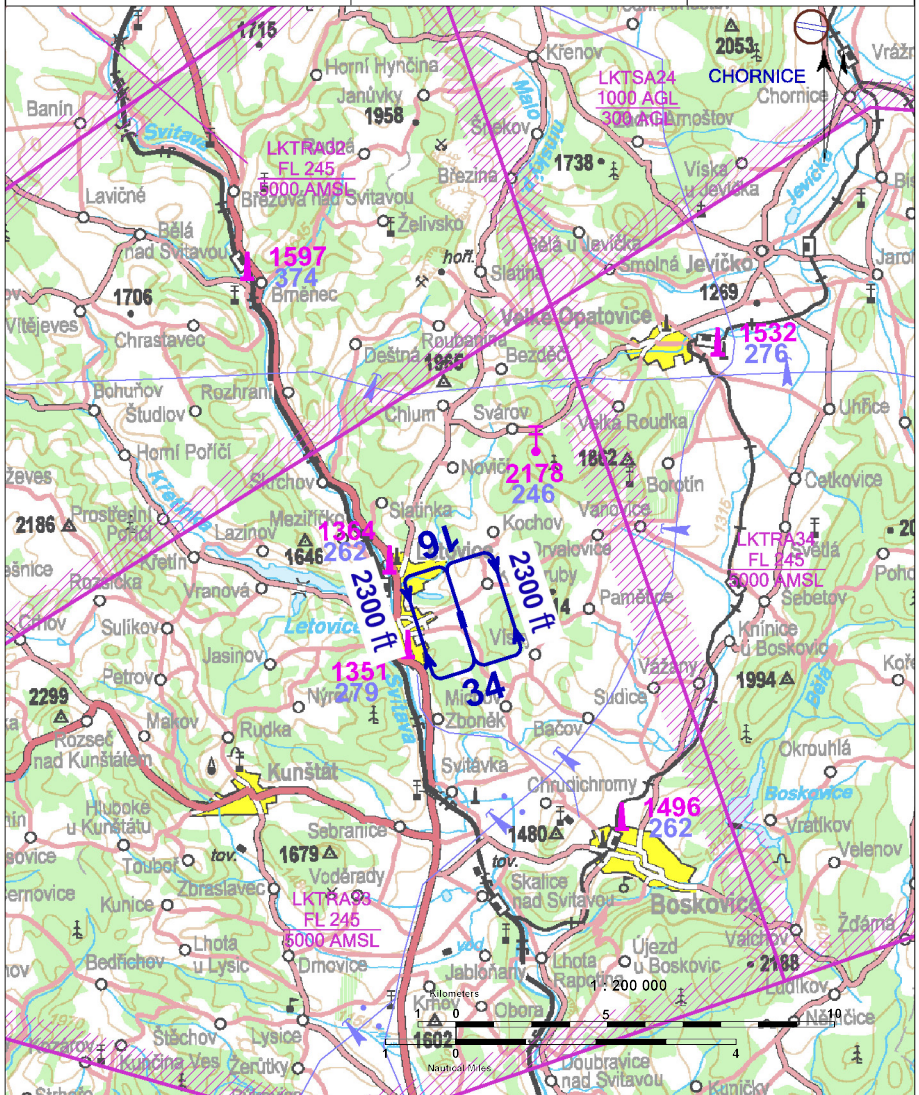

 LETOVICE RADIO	118,740	Public SLZ field	 
		ARP: 49° 32' 48" N, 16° 35' 55" E ELEV: 1247 ft / 380 m	

Do not overfly village Letovice in lower height than 1000 ft (300 m) AGL.
 Attention RWY slope 2.8%.
 Attention along the RWY on the side of RWY 34 - fence with height of 75 cm.
 Watch out for modeler traffic.
 Watch out for the roads in front of the RWY thresholds.