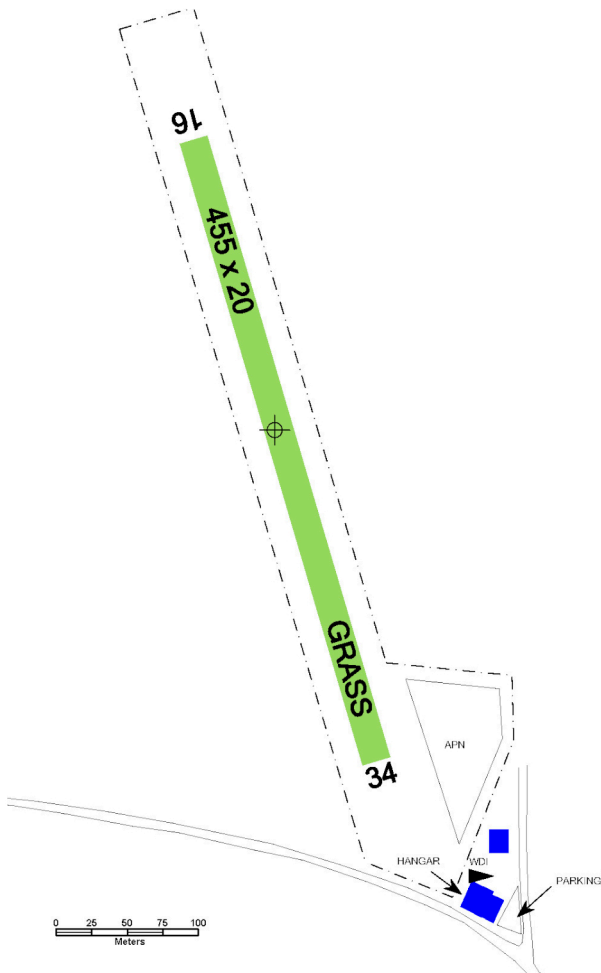

LETOVICE
RADIO 118,740

	Year-round
	3.5 km Letovice
	NIL
	NIL
	NIL
	NIL
	NIL
	NIL

Letecký klub Letovice
Ivo Procházka
E151, 679 61 Letovice

Roman Konopáč ☎ +420 604 171 493,
roman.konopac@tiscali.cz