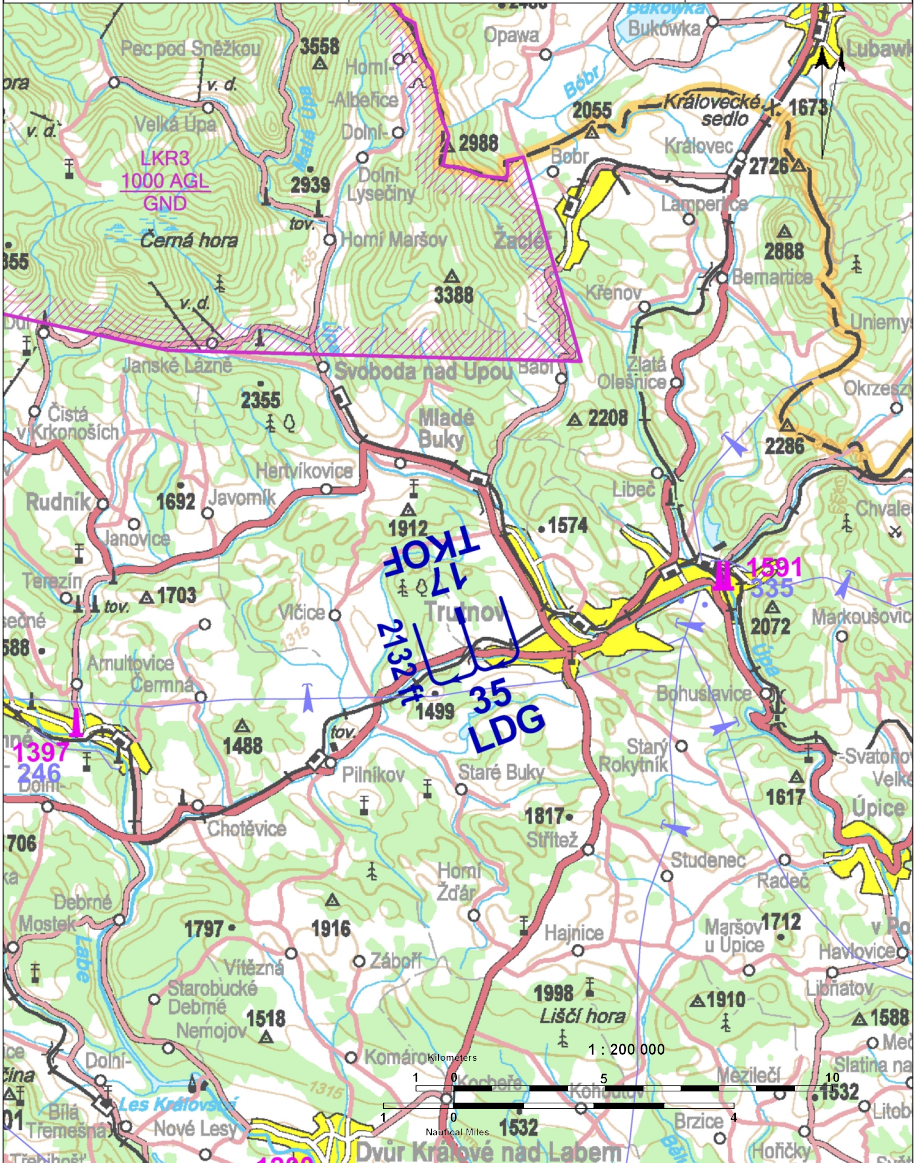

 TRUTNOV RADIO Group frequency	125,830	Private SLZ field	 
		ARP: 50° 34' 03" N, 15° 51' 55" E ELEV: 1489 ft / 454 m	

! Unidirectional RWY. Lee occurrence in case of strong west wind. Do not overfly surrounding villages in a height lower than 1000 ft / 300 m AGL.

 **TRUTNOV**
RADIO 125,830
 Group frequency

LL

450 x 25

GRASS

WDI

HANGAR

PARKING

C

35

	Year-round
	NIL
	NIL
	NIL
	NIL
	NIL
	NIL
	NIL

 **Letecký klub ULTRALIGHT**
 Volanov 31, 541 01 Trutnov, draciletka@seznam.cz

František Souček (deputy of the operator)
 ☎ +420 602 466 590, soucek.kov@tiscali.cz