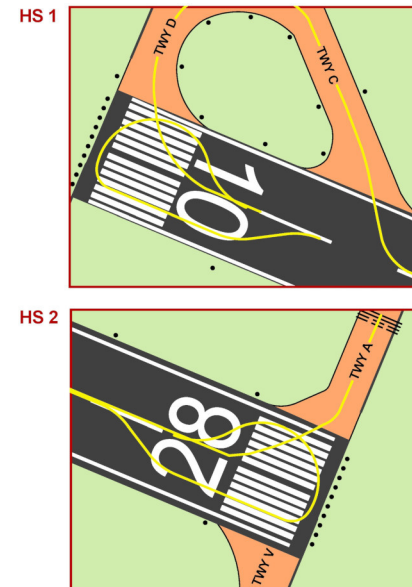

# LKVO PRAHA/Vodochody

ARP: 50° 13' 00" N, 14° 23' 44" E  
2 km SW from Odolena Voda  
ELEV: 919 ft / 280 m

Vodochody RADIM  
**123,030**  
Vodochody VĚŽ/TOWER  
**133,080**  
Vodochody RADAR  
**127,480**

# LKVO PRAHA/Vodochody

Vodochody VĚŽ/TOWER  
**133,080**

ANNUAL RATE OF CHANGE +9"  
VAR 5° E 2022  
ELEVATIONS IN ft / m  
DIMENSIONS IN m  
BEARINGS ARE MAGNETIC

LEGEND	
RWY (area of ATC responsibility)	
UNPAVED RWY (area of ATC responsibility)	
TWY (area of ATC responsibility)	
STAND	
TAXIING NOT ALLOWED	
RUNWAY HOLDING POINT	

RWY	Magnetic direction	RWY dimensions	Strength	TORA	TODA	ASDA	LDA
10	100°	2500 x 45	PCN 22/F/B/X/T	2500	2560	2500	2500
28	280°	2500 x 45	PCN 22/F/B/X/T	2500	2560	2500	2500
11	100°	1800 x 50	PCN 10/F/C/Y/U	1800	1860	1800	1800
29	280°	1800 x 50	PCN 10/F/C/Y/U	1800	1860	1800	1800