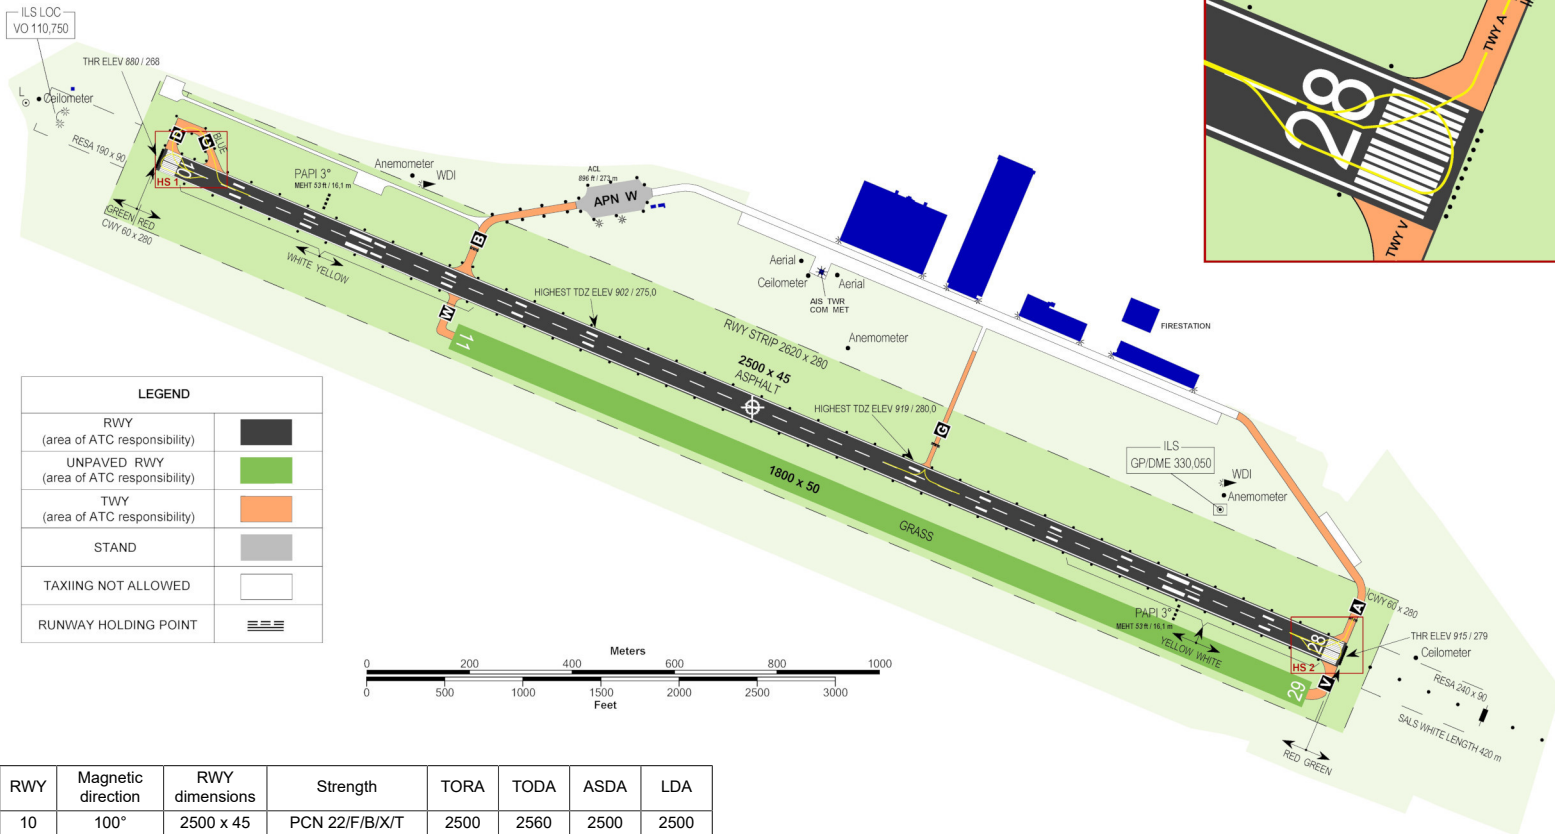

# LKVO PRAHA/Vodochody

ARP: 50° 13' 00" N, 14° 23' 44" E  
2 km SW from Odolena Voda  
ELEV: 919 ft / 280 m

Vodochody RADIM  
**123,030**  
Vodochody VĚŽ/TOWER  
**133,080**  
Vodochody RADAR  
**127,480**

Private international aerodrome

IFR, VFR

Altitudes in brackets are for night VFR flights  
ALT AND ELEV IN FEET  
Distance in NM

! CTR Vodochody expires outside the active status of CTR and TMA VIII Praha is applied. Information about airspace status of CTR is broadcasted by Radio Information Beacon RADIM FREQ 123,030 (in Czech and English language). Information RADIM can be obtained on +420 255 762 615. Without information about airspace status pilots shall consider CTR as active. Check of airspace status is necessary at latest every 15 minutes.

# LKVO PRAHA/Vodochody

Vodochody VĚŽ/TOWER  
**133,080**

ANNUAL RATE OF CHANGE +9"  
VAR 5° E 2022  
ELEVATIONS IN ft / m  
DIMENSIONS IN m  
BEARINGS ARE MAGNETIC

LEGEND	
RWY (area of ATC responsibility)	
UNPAVED RWY (area of ATC responsibility)	
TWY (area of ATC responsibility)	
STAND	
TAXIING NOT ALLOWED	
RUNWAY HOLDING POINT	

RWY	Magnetic direction	RWY dimensions	Strength	TORA	TODA	ASDA	LDA
10	100°	2500 x 45	PCN 22/F/B/X/T	2500	2560	2500	2500
28	280°	2500 x 45	PCN 22/F/B/X/T	2500	2560	2500	2500
11	100°	1800 x 50	PCN 10/F/C/Y/U	1800	1860	1800	1800
29	280°	1800 x 50	PCN 10/F/C/Y/U	1800	1860	1800	1800