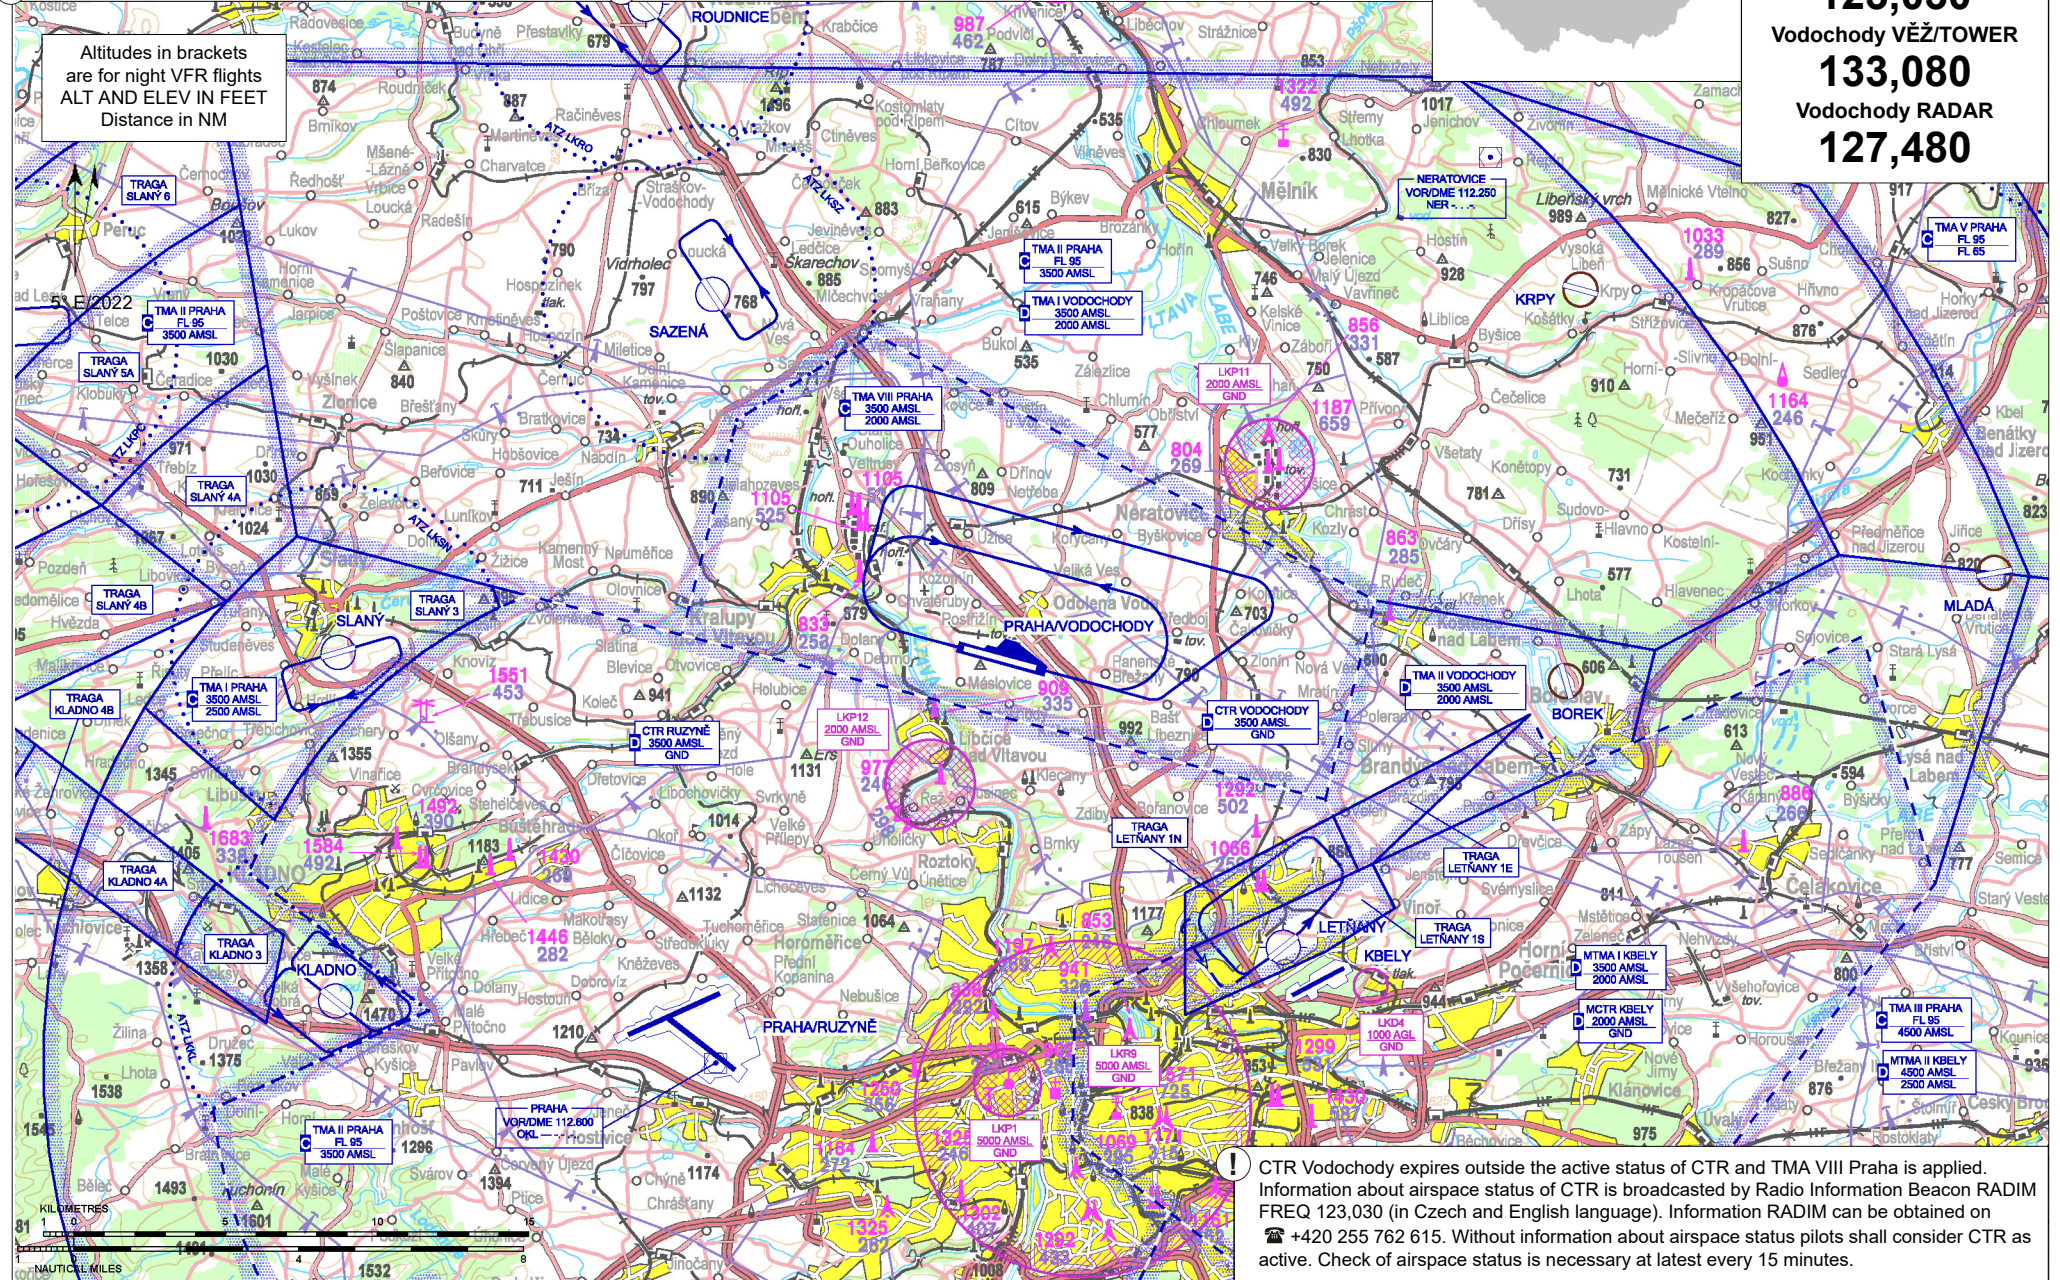

# LKVO PRAHA/Vodochody

ARP: 50° 13' 00" N, 14° 23' 44" E  
2 km SW from Odolena Voda  
ELEV: 919 ft / 280 m

Vodochody RADIM  
**123,030**  
Vodochody VĚŽ/TOWER  
**133,080**  
Vodochody RADAR  
**127,480**

Private international aerodrome

IFR, VFR

Altitudes in brackets are for night VFR flights  
ALT AND ELEV IN FEET  
Distance in NM

! CTR Vodochody expires outside the active status of CTR and TMA VIII Praha is applied. Information about airspace status of CTR is broadcasted by Radio Information Beacon RADIM FREQ 123,030 (in Czech and English language). Information RADIM can be obtained on +420 255 762 615. Without information about airspace status pilots shall consider CTR as active. Check of airspace status is necessary at latest every 15 minutes.

# LKVO PRAHA/Vodochody

Vodochody VĚŽ/TOWER  
**133,080**

ANNUAL RATE OF CHANGE +9"  
VAR 5° E 2022  
ELEVATIONS IN ft / m  
DIMENSIONS IN m  
BEARINGS ARE MAGNETIC

LEGEND	
RWY (area of ATC responsibility)	
UNPAVED RWY (area of ATC responsibility)	
TWY (area of ATC responsibility)	
STAND	
TAXIING NOT ALLOWED	
RUNWAY HOLDING POINT	

RWY	Magnetic direction	RWY dimensions	Strength	TORA	TODA	ASDA	LDA
10	100°	2500 x 45	PCN 22/F/B/X/T	2500	2560	2500	2500
28	280°	2500 x 45	PCN 22/F/B/X/T	2500	2560	2500	2500
11	100°	1800 x 50	PCN 10/F/C/Y/U	1800	1860	1800	1800
29	280°	1800 x 50	PCN 10/F/C/Y/U	1800	1860	1800	1800