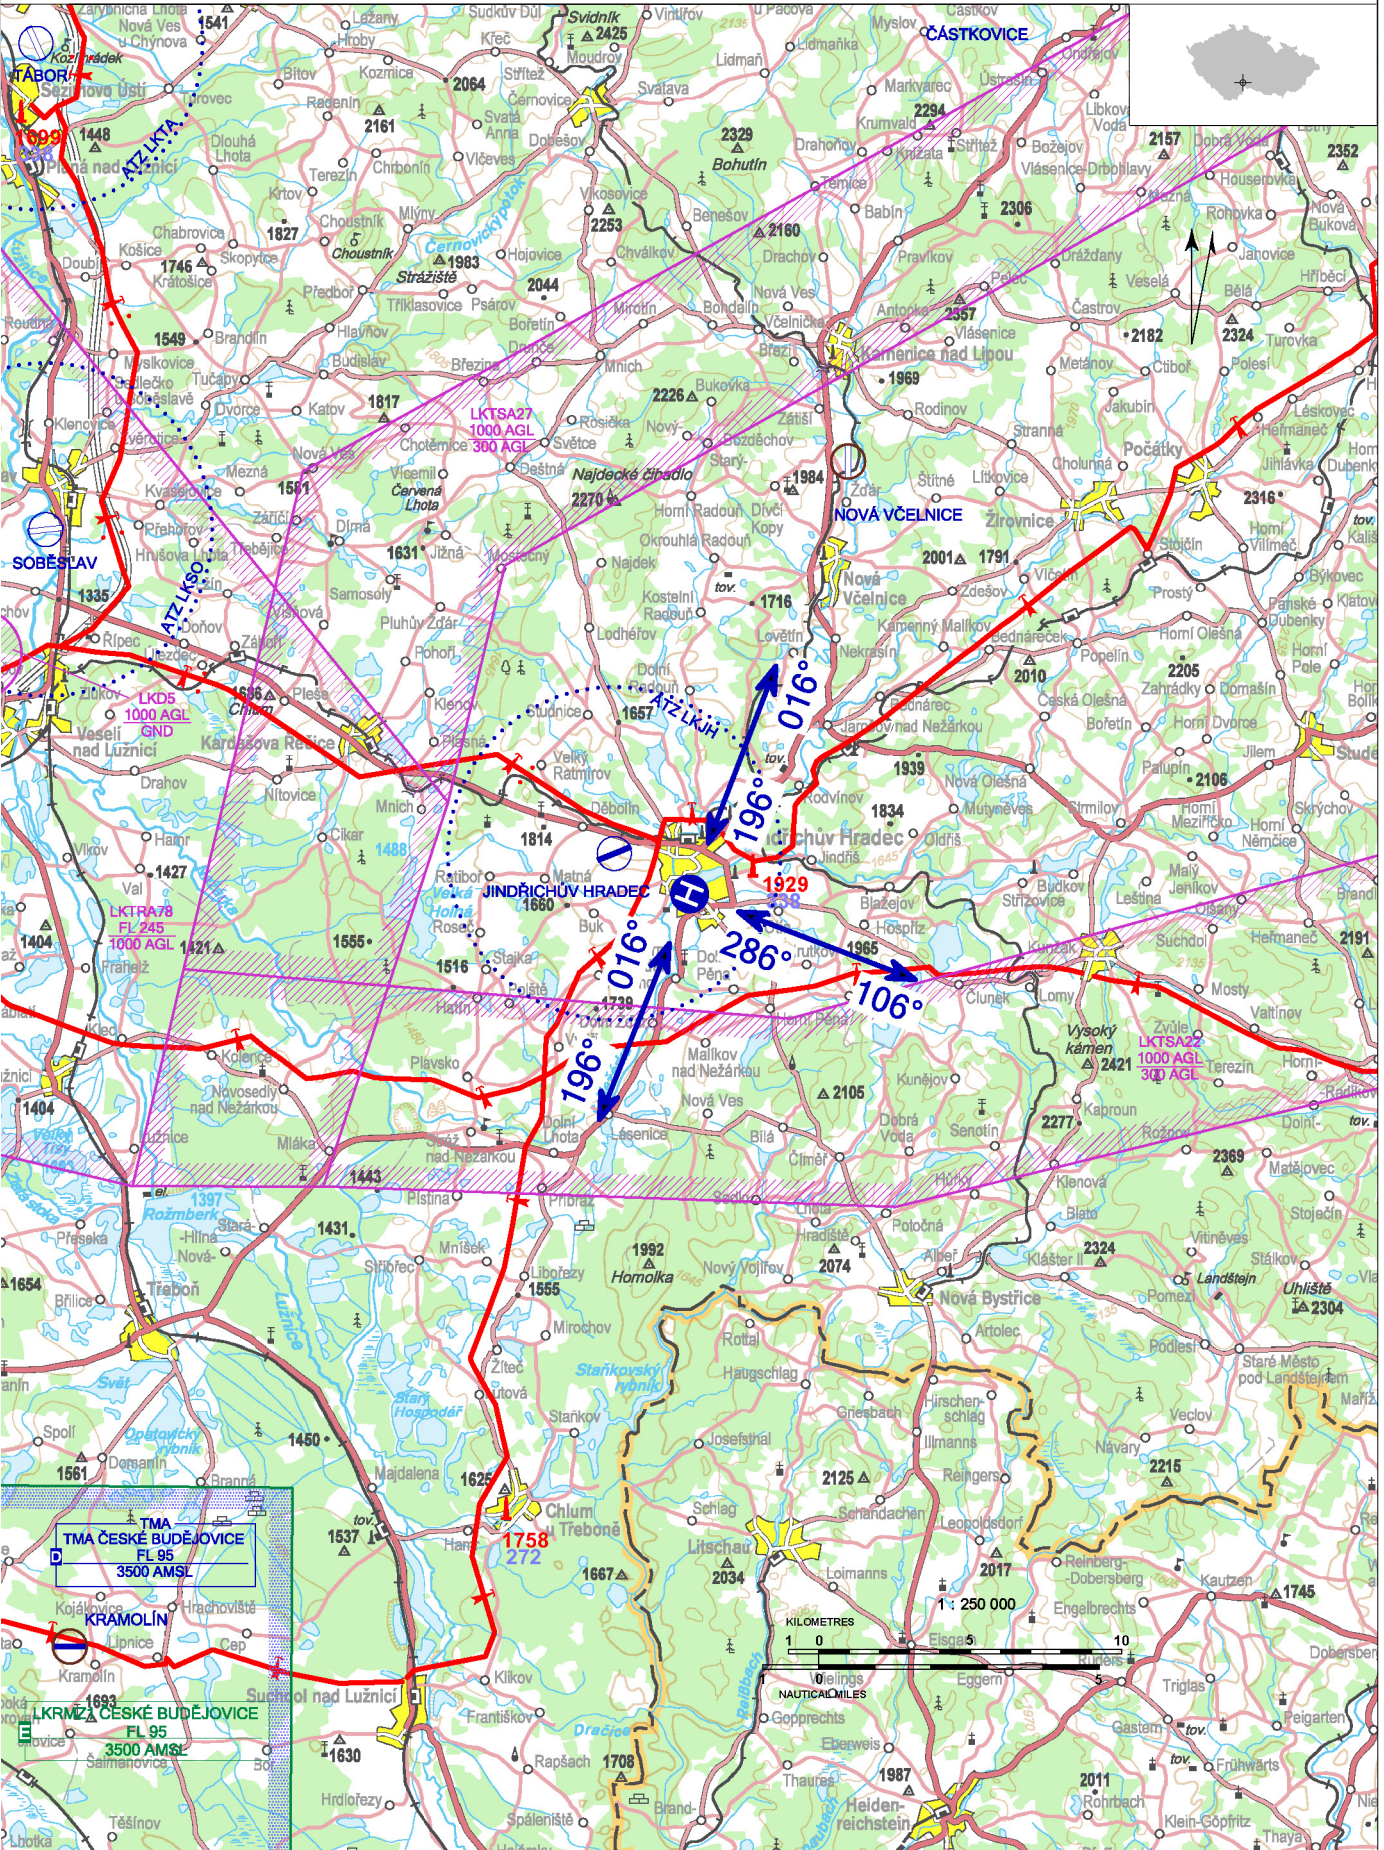

LKJR - Jindřichův Hradec - Nemocnice

Private domestic heliport HEMS

VFR day

49 08 21,37 N, 015 00 20,60 E POS: 0,6 km SSE Jindřichův Hradec city center ELEV: 1620 ft / 494 m

! Only HEMS flights allowed.