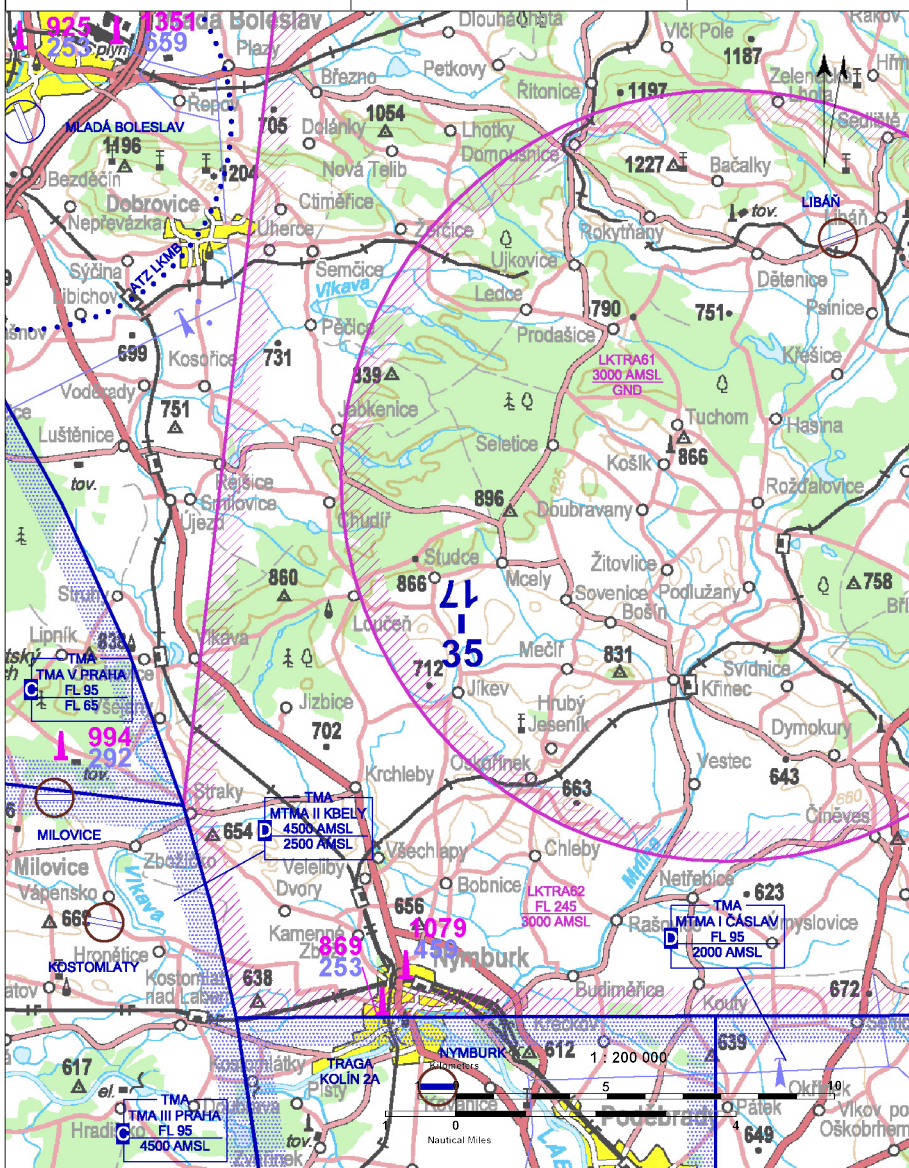

 <b>LOUČEŇ RADIO</b> Group frequency	<b>125,830</b>	<b>Private SLZ field</b>	 
		ARP: 50° 16' 45" N, 15° 03' 40" E ELEV: 636 ft / 194 m	

! Tree alley at height approx. 30 m at 150 m W from the THR RWY 17. The field is situated under the area LKTRA61 Kopidlno.

 **LOUČEŇ**  
**RADIO 125,830**  
 Group frequency

	Year-round
	NIL
	NIL
	NIL
	NIL
	On request
	NIL
	NIL

 **Pavel Zima**  
 Markupova 2581/1, 193 00 Praha 9  
 Horní Počernice, ☎ +420 731 785 541,  
 zima.eng@gmail.com