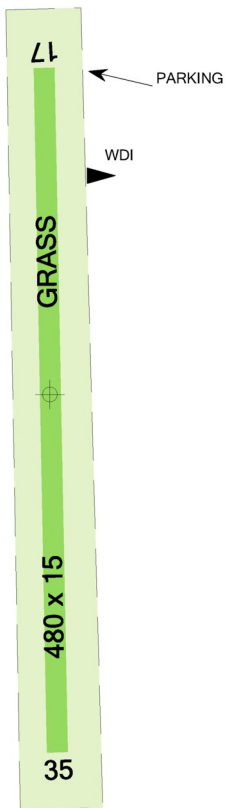

 <b>LOUČEŇ RADIO</b> Group frequency	<b>125,830</b>	<b>Private SLZ field</b>	 
		ARP: 50° 16' 45" N, 15° 03' 40" E ELEV: 636 ft / 194 m	

! Tree alley at height approx. 30 m at 150 m W from the THR RWY 17. The field is situated under the area LKTRA61 Kopidlno.

 **LOUČEŇ**  
**RADIO 125,830**  
 Group frequency

	Year-round
	NIL
	NIL
	NIL
	NIL
	On request
	NIL
	NIL

 **Pavel Zima**  
 Markupova 2581/1, 193 00 Praha 9  
 Horní Počernice, ☎ +420 731 785 541,  
 zima.eng@gmail.com