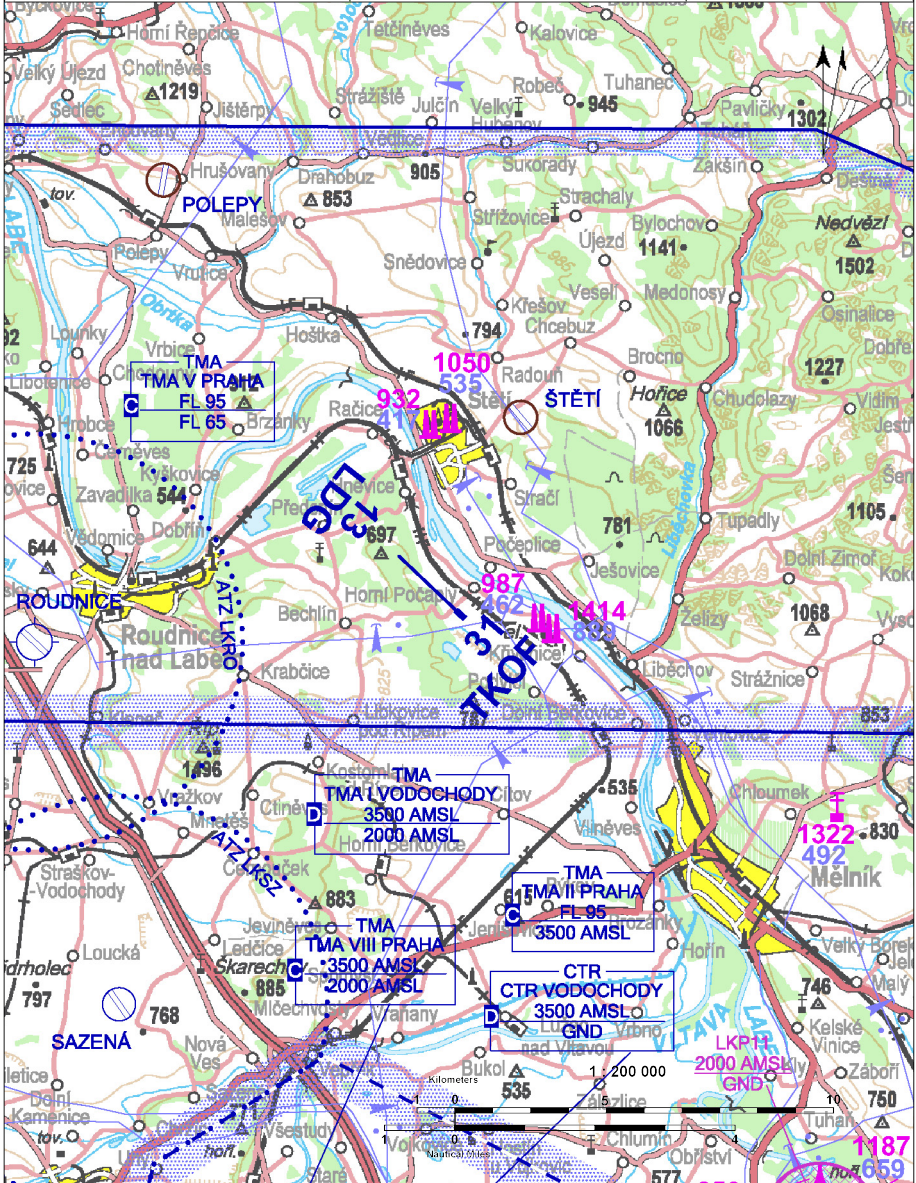

 POČAPLY RADIO Group frequency	125,830	Private SLZ field	 
		ARP: 50° 25' 05" N, 14° 23' 03" E ELEV: 524 ft / 160 m	

! Elevated power line at height approx. 30 m above ground at 300 m from the end of the RWY.