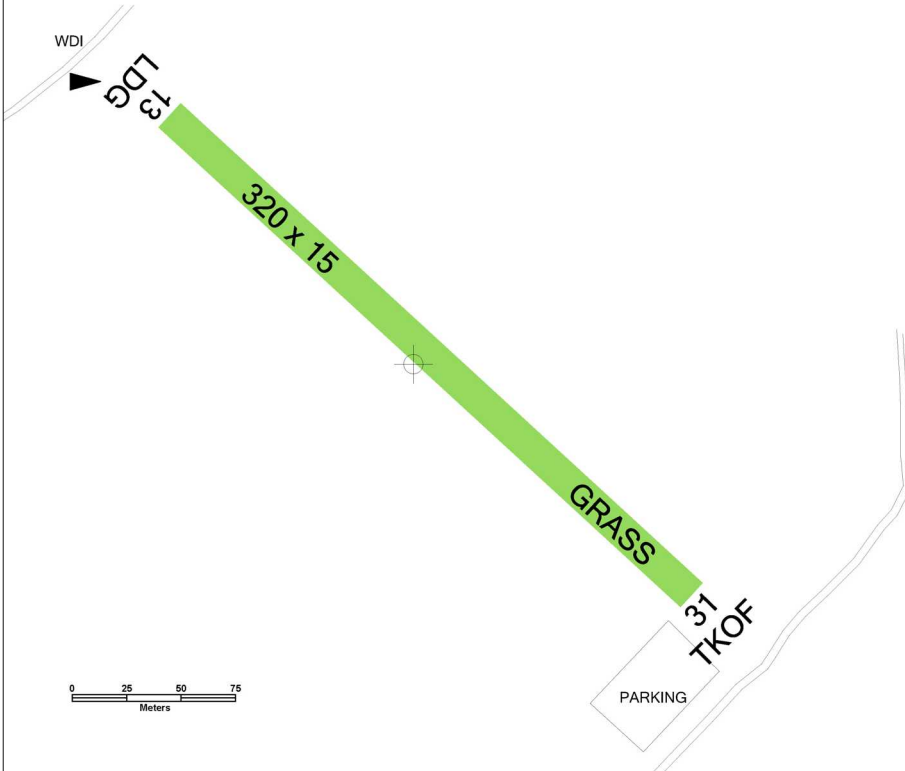

POČAPLY RADIO **125,830**
Group frequency

	Year-round
	NIL
	NIL
	NIL
	NIL
	NIL
	NIL
	NIL

Ladislav Kuchař
Horní Počaply 33, 277 03 Horní Počaply,
☎ +420 603 202 417, kuchar.ladislav@seznam.cz