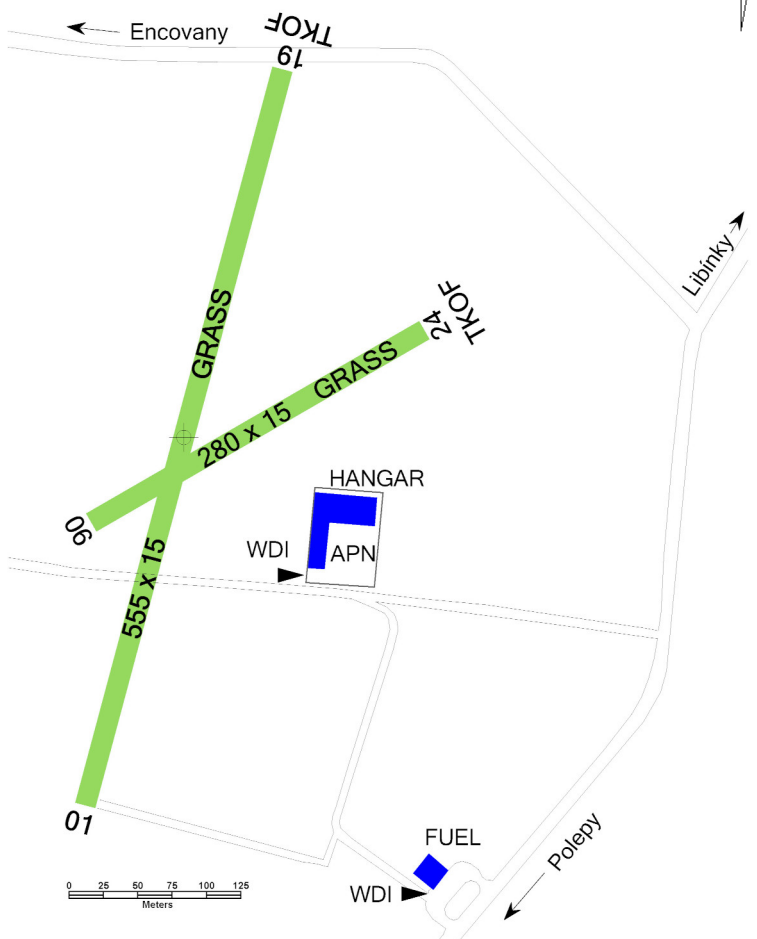

 POLEPY RADIO Group frequency	125,830	Private SLZ field	 
		ARP: 50° 31' 14" N, 14° 16' 20" E ELEV: 696 ft / 212 m	

 The field is located below TMA V Praha.

 **POLEPY RADIO** **125,830**
Group frequency

	Year-round
	BA95
	Aeroshell
	Yes
	NIL
	NIL
	NIL
	NIL

 **Luboš Vela**
Hrušovany 91, 411 45 Polepy,
☎ +420 603 305 058, infoaerovela@gmail.com

RWY 19 and RWY 24 only for take-off.
The road leads through RWY 01 and RWY 19 - occasional movement of people.