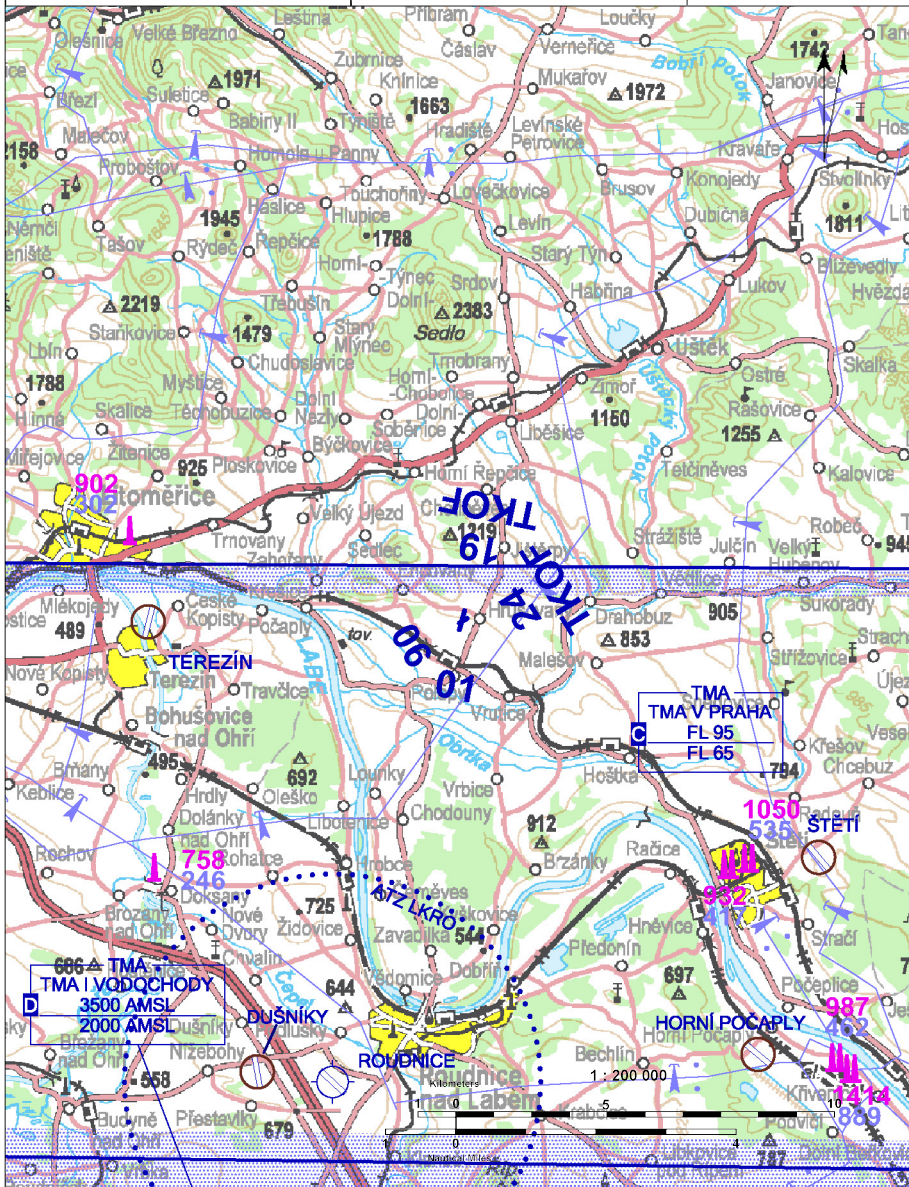

 POLEPY RADIO Group frequency	125,830	Private SLZ field	 
		ARP: 50° 31' 14" N, 14° 16' 20" E ELEV: 696 ft / 212 m	

 The field is located below TMA V Praha.

 **POLEPY RADIO** **125,830**
Group frequency

	Year-round
	BA95
	Aeroshell
	Yes
	NIL
	NIL
	NIL
	NIL

 **Luboš Vela**
Hrušovany 91, 411 45 Polepy,
☎ +420 603 305 058, infoaerovela@gmail.com

RWY 19 and RWY 24 only for take-off.
The road leads through RWY 01 and RWY 19 - occasional movement of people.