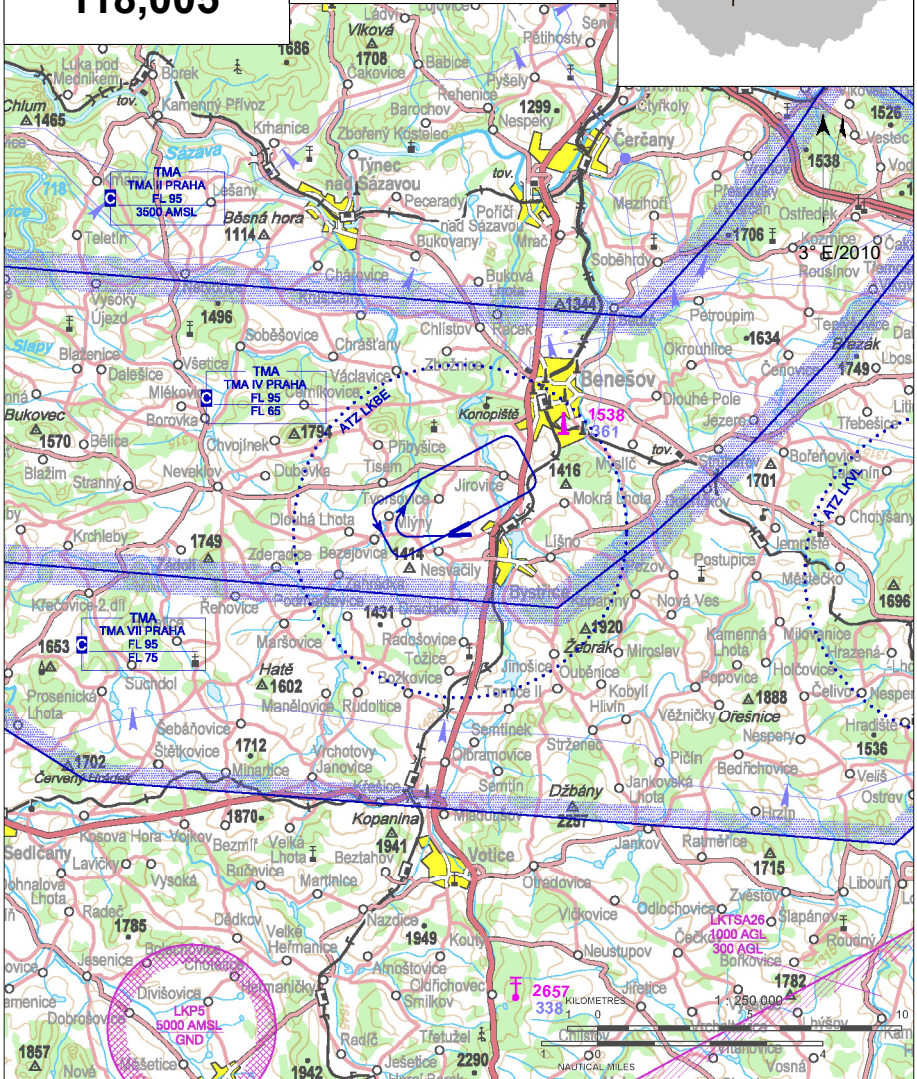

LKBE Benešov

Public domestic aerodrome / Private international aerodrome VFR day/night

Bene RADIO
118,005

ARP: 49° 44' 27" N, 14° 38' 41" E
5,6 km SSW Benešov
ELEV: 1322 ft / 403 m
Circuit: 2460 ft / 750 m AMSL

! In Aerodrome Traffic Zone (ATZ) avoid flying in a distance less than 300 m from villages or fly in MNM altitude 2 953 ft / 900 m AMSL.

LKBE Benešov

Bene RADIO
118,005

| RWY | Magnetic direction | RWY dimensions | Strength | TORA | TODA | ASDA | LDA |
|-----|--------------------|----------------|-------------------|------|------|------|-----|
| 06 | 060° | 720 x 23 | 5700 kg / 0.7 MPa | 720 | 750 | 720 | 720 |
| 24 | 240° | 720 x 23 | 5700 kg / 0.7 MPa | 720 | 750 | 720 | 720 |
| 09R | 087° | 750 x 18 | 5700 kg / 0.7 MPa | 750 | 780 | 750 | 750 |
| 27L | 267° | 750 x 18 | 5700 kg / 0.7 MPa | 750 | 780 | 750 | 750 |
| 09L | 087° | 750 x 40 | 5700 kg / 0.7 MPa | 750 | 780 | 750 | 750 |
| 27R | 267° | 750 x 40 | 5700 kg / 0.7 MPa | 750 | 780 | 750 | 750 |

Customs and immigration clearance: O/R, till 1000 (0900) of the previous working day and 24 HR in advance. Visas are not granted.

RWY 09L/R can be used for take-offs only with the approval of officer of unit Providing information to known traffic. After take-off from RWY 09L/R turn left heading 045° and after take-off from RWY 24L/R turn right heading 270° in order to avoid the villages.

O/R

O/R

at aerodrome limited, Bystřice 2 km, Benešov 7 km

restaurant at the airport

bus, train Bystřice 1,5 km, taxi O/R