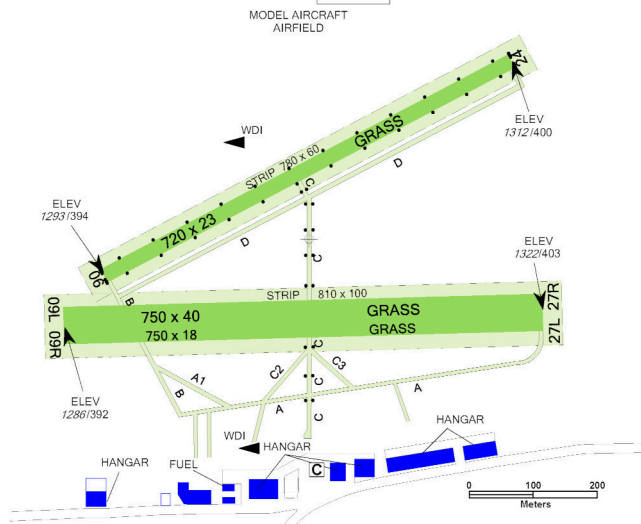

LKBE Benešov

Public domestic aerodrome / Private international aerodrome VFR day/night

Bene RADIO
118,005

ARP: 49° 44' 27" N, 14° 38' 41" E
5,6 km SSW Benešov
ELEV: 1322 ft / 403 m
Circuit: 2460 ft / 750 m AMSL

! In Aerodrome Traffic Zone (ATZ) avoid flying in a distance less than 300 m from villages or fly in MNM altitude 2 953 ft / 900 m AMSL.

LKBE Benešov

Bene RADIO
118,005

| RWY | Magnetic direction | RWY dimensions | Strength | TORA | TODA | ASDA | LDA |
|-----|--------------------|----------------|-------------------|------|------|------|-----|
| 06 | 060° | 720 x 23 | 5700 kg / 0.7 MPa | 720 | 750 | 720 | 720 |
| 24 | 240° | 720 x 23 | 5700 kg / 0.7 MPa | 720 | 750 | 720 | 720 |
| 09R | 087° | 750 x 18 | 5700 kg / 0.7 MPa | 750 | 780 | 750 | 750 |
| 27L | 267° | 750 x 18 | 5700 kg / 0.7 MPa | 750 | 780 | 750 | 750 |
| 09L | 087° | 750 x 40 | 5700 kg / 0.7 MPa | 750 | 780 | 750 | 750 |
| 27R | 267° | 750 x 40 | 5700 kg / 0.7 MPa | 750 | 780 | 750 | 750 |

Customs and immigration clearance: O/R, till 1000 (0900) of the previous working day and 24 HR in advance. Visas are not granted.

RWY 09L/R can be used for take-offs only with the approval of officer of unit Providing information to known traffic. After take-off from RWY 09L/R turn left heading 045° and after take-off from RWY 24L/R turn right heading 270° in order to avoid the villages.