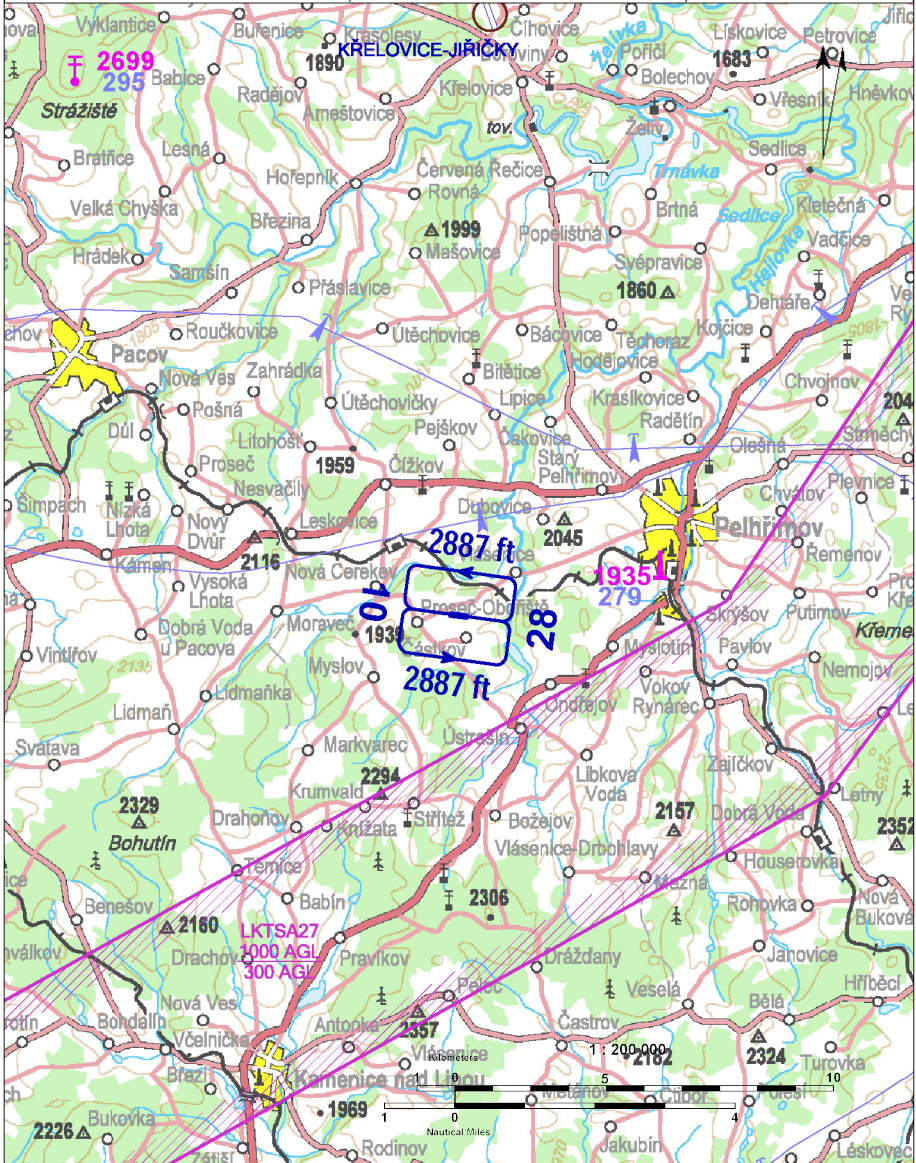

Částkovice

 ČÁSTKOVICE RADIO 120,410	Private SLZ field	 
	ARP: 49° 24' 33" N, 15° 08' 39" E ELEV: 1925 ft / 587 m	

! Flights only with prior permission. When flying along the traffic circuit do not overfly surrounding villages in lower height than 1000 ft (300 m) AGL. Risk of turbulence in case of strong NE wind.

 **ČÁSTKOVICE**
RADIO **120,410**

	Year-round
	NIL
	NIL
	NIL
	NIL
	NIL
	NIL
	NIL

 **Jaromír Šimek**
Nová Cerekev 224, 394 15 Nová Cerekev,
☎ +420 602 229 192, info@kovovyroba.net

Andrzej Migus (deputy of the operator)
☎ +420 777 290 325, lmk-castkovice@seznam.cz