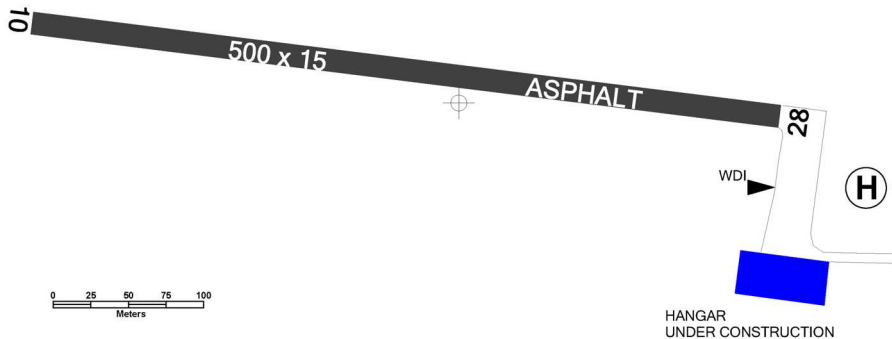

ČÁSTKOVICE
RADIO **120,410**

	Year-round
	NIL
	NIL
	NIL
	NIL
	NIL
	NIL
	NIL

Jaromír Šimek
Nová Cerekev 224, 394 15 Nová Cerekev,
☎ +420 602 229 192, info@kovovyroba.net

Andrzej Migus (deputy of the operator)
☎ +420 777 290 325, lmk-castkovice@seznam.cz