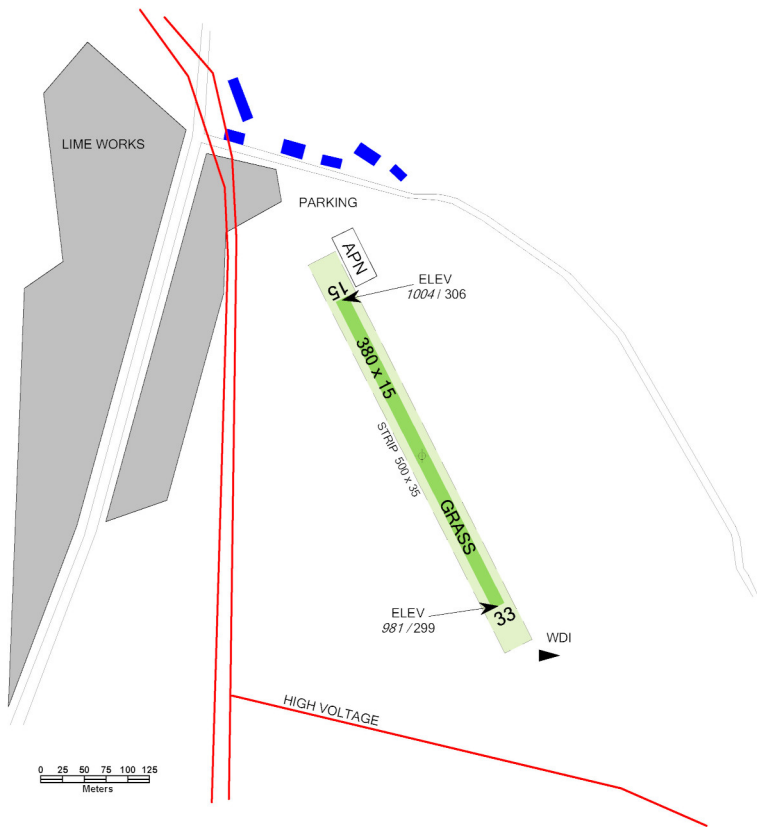

ČEBÍN RADIO **125,830**
Group frequency

	Year-round
	NIL
	NIL
	NIL
	NIL
	NIL
	NIL
	NIL

Čebínskokuřimský spolek aviatiků z.s.
1. Května 1306/4, 664 34 Kuřim,
 +420 604 262 833
Aleš Trtil +420 604 262 833, ales.trtil@gmail.com