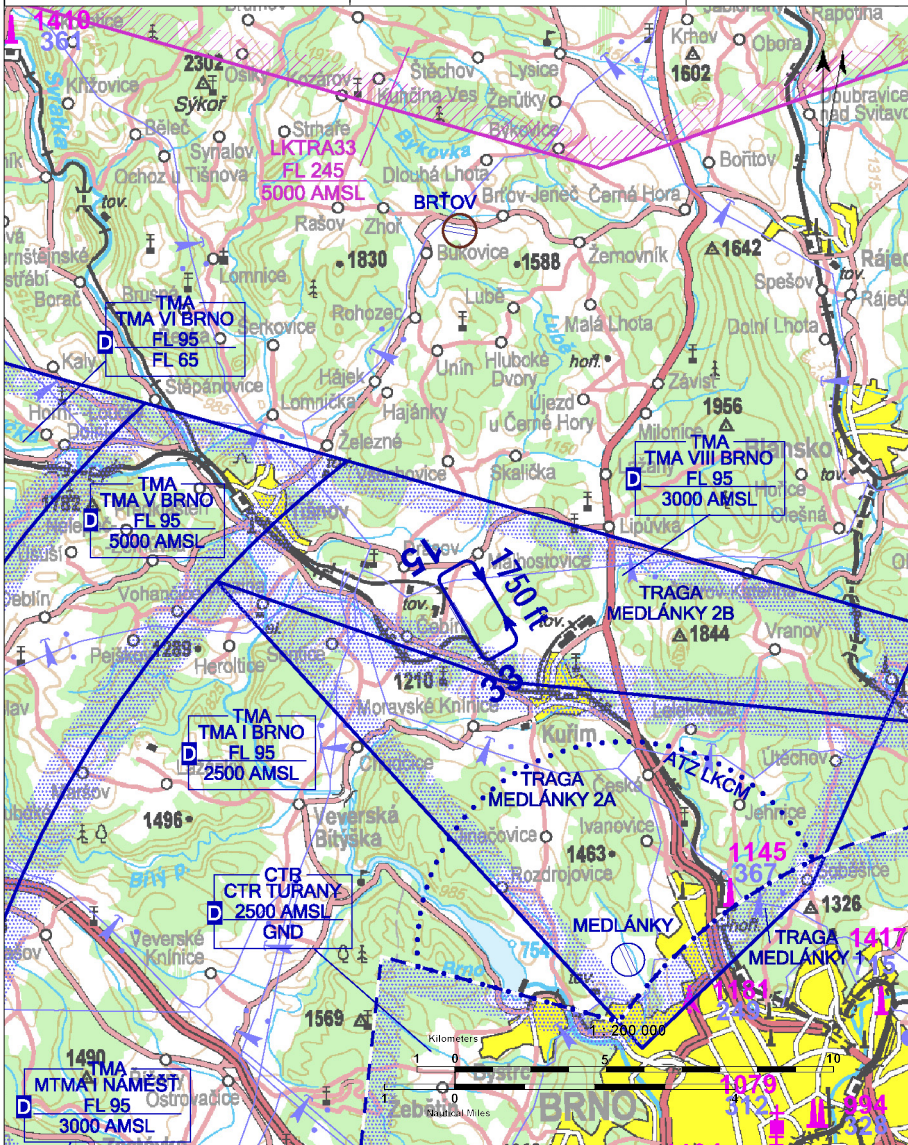

 ČEBÍN RADIO 125,830 Group frequency	Private SLZ field	 
	ARP: 49° 19' 08" N, 16° 29' 48" E ELEV: 1004 ft / 306 m	

! Do not overfly surrounding villages below 300 m / 1000 ft AGL. Increased attention in case of W wind behind Čebínka hill, possibility of turbulence. South edge 6 m above ground. RWY elevation difference of 7 m towards the south of the RWY.