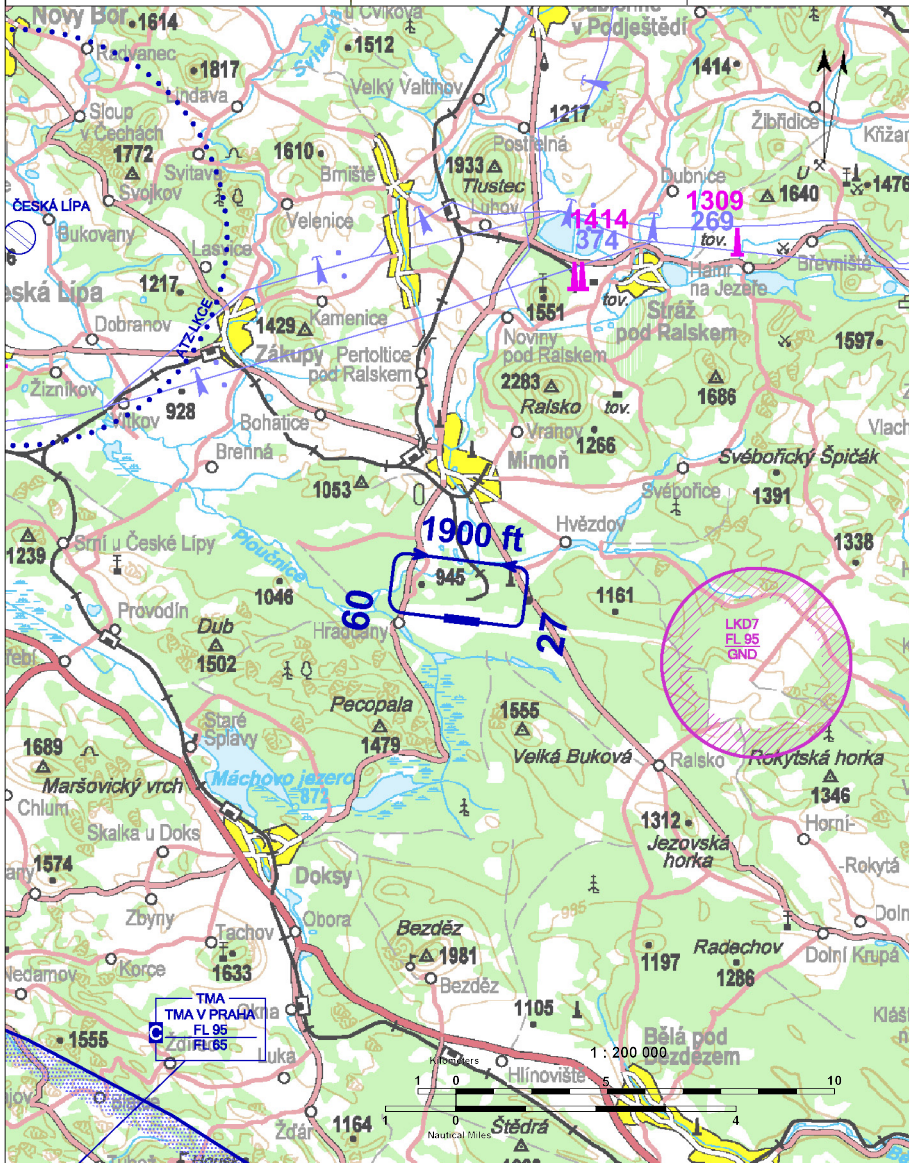

 HRADČANY RADIO	134,815	Private SLZ field	 
		ARP: 50° 37' 10" N, 14° 43' 58" E ELEV: 912 ft / 278 m	

! Winch operation of parachute and hang gliders. Do not overfly Hradčany ponds. Do not overfly natural reserve "Hradčanské rybníky" and village Hradčany in lower height than 300 m AGL.