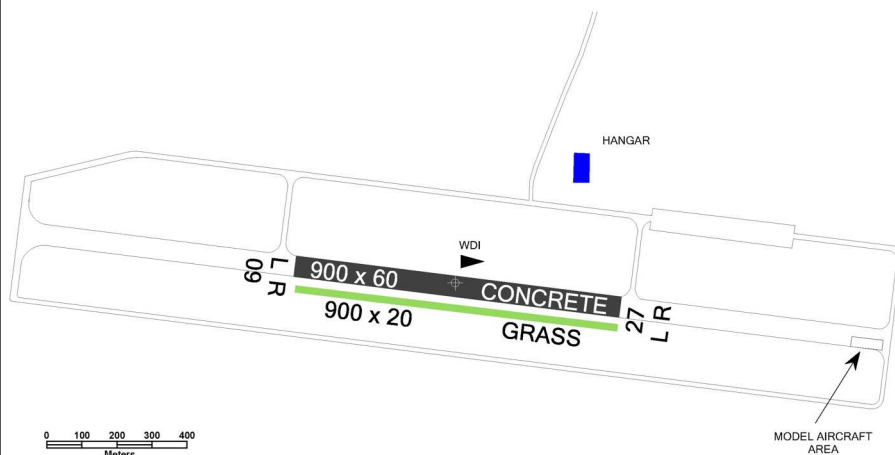

HRADČANY RADIO 134,815

	Year-round
	NIL
	NIL
	O/R
	NIL
	NIL
	NIL
	NIL

Aeroklub Hradčany nad Ploučnicí
U cihelny 1094, 463 11 Liberec 30

Pavel Půta (deputy of the operator) ☎ +420 734 718 753,
puta.p@seznam.cz