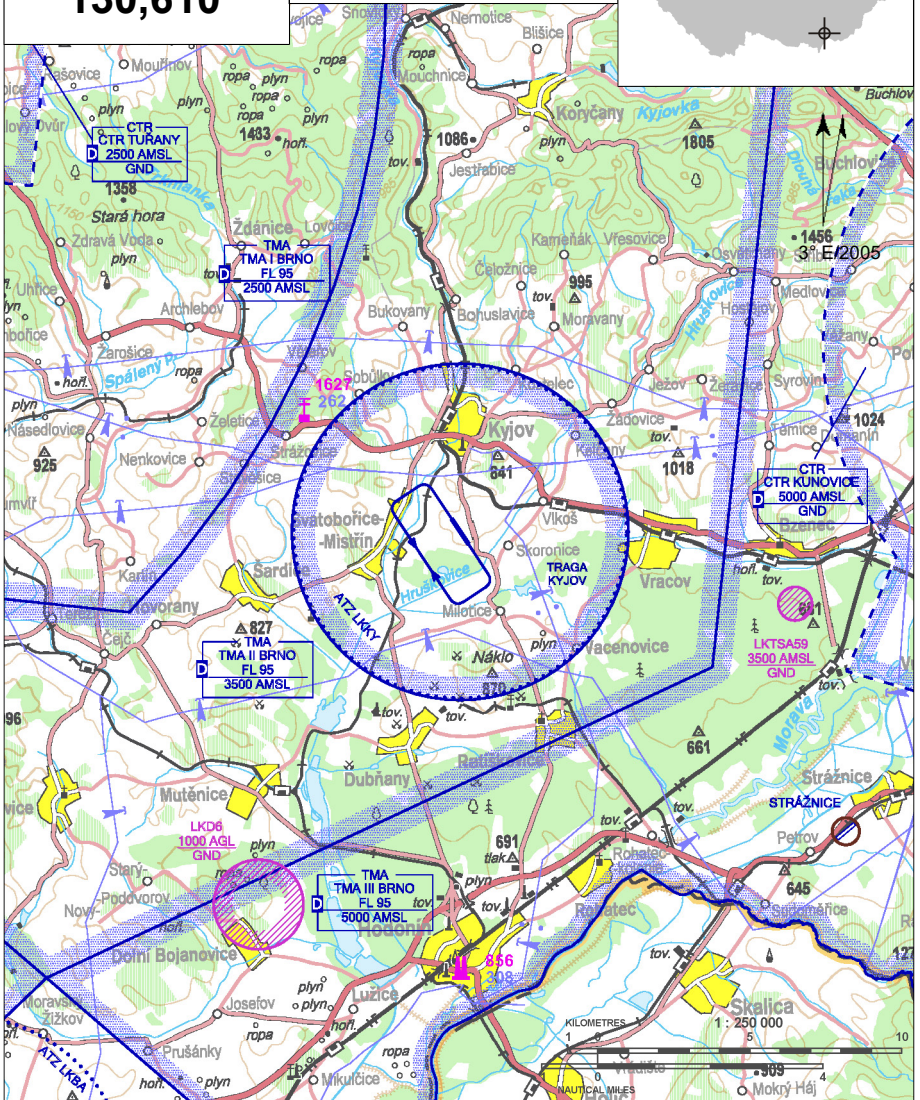

LKKY Kyjov

S Public domestic aerodrome

X VFR day, parachute jumping operation

Kyjov RADIO
130,610

ARP: 48° 58' 48" N, 17° 07' 29" E
3 km S Kyjov
ELEV: 686 ft / 209 m
Circuit: 1670 ft / 510 m AMSL

! AD is located under TMA Brno.

LKKY Kyjov

Kyjov RADIO
130,610

RWY	Magnetic direction	RWY dimensions	Strength	TORA	TODA	ASDA	LDA
15	146°	1000 x 125	5700 kg / 0.7 MPa	1000	1060	1000	1000
33	326°	1000 x 125	5700 kg / 0.7 MPa	1000	1060	1000	1000

1 APR- 31 OCT
SAT, SUN, HOL 0700-1500
otherwise O/R

petrol Natural 95

AEROSHELL 100, ELF 100 AD, M7 ADX

O/R, limited

O/R, limited

Kyjov, 4

NIL

bus, taxi