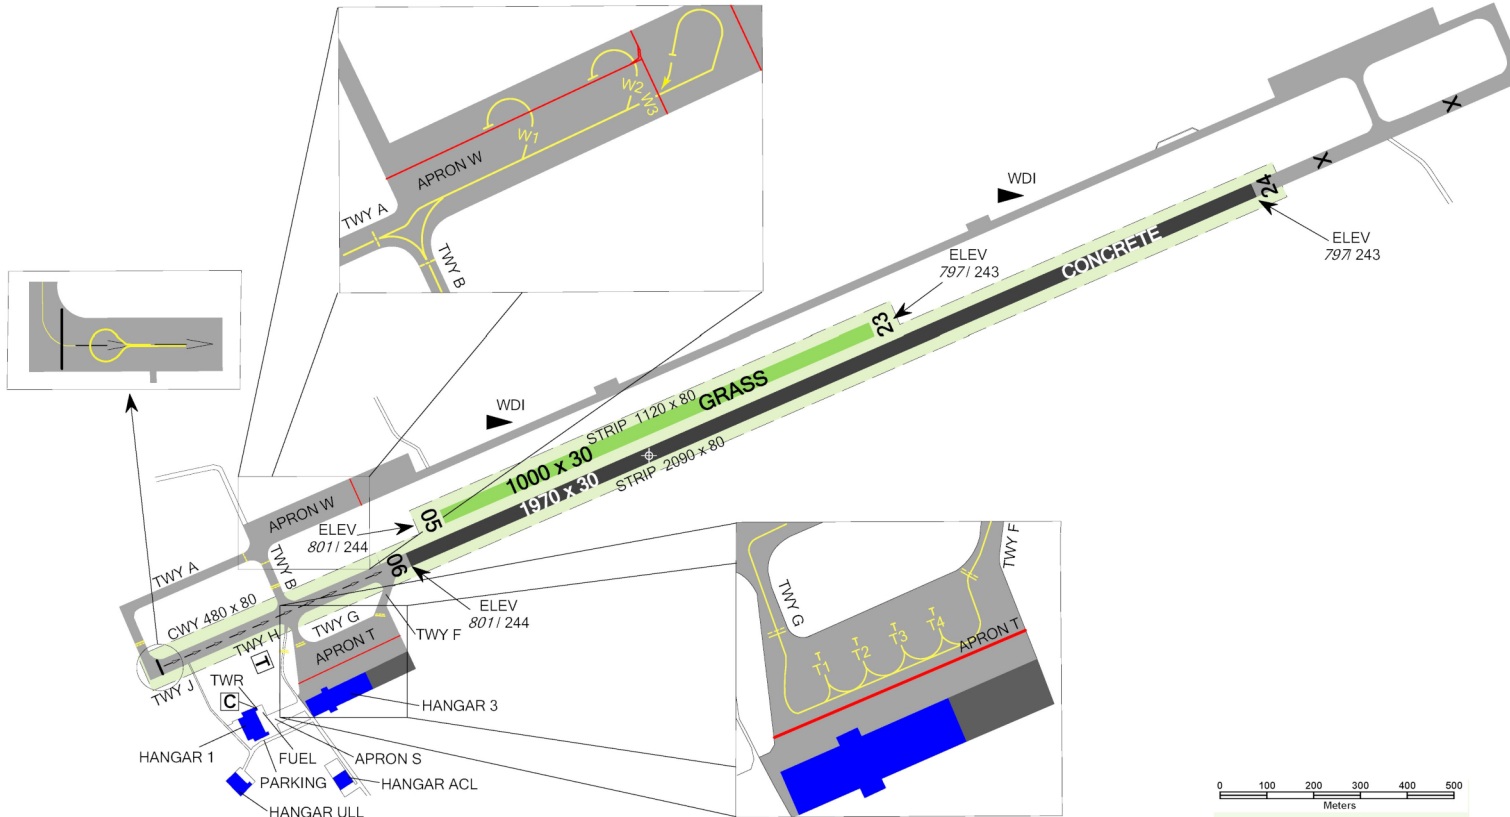

Customs and immigration clearance:
MON - FRI O/R 24 HR in advance,
SAT, SUN, HOL O/R 48 HR in advance.
The scope of the application for customs and immigration clearance in the form at www.lkmh.cz.

On the paved RWY operations of aircraft up to code marking 2B are permitted.

RWY	Magnetic direction	RWY dimensions	Strength	TORA	TODA	ASDA	LDA
06	062°	1970 x 30	PCR 280/R/B/W/T	1970	1970	1970	1550
24	242°	1970 x 30	PCR 280/R/B/W/T	1550	2030	1970	1550
05	062°	1000 x 30	5500 kg / 0.8 MPa	1000	1060	1000	1000
23	242°	1000 x 30	5500 kg / 0.8 MPa	1000	1060	1000	1000