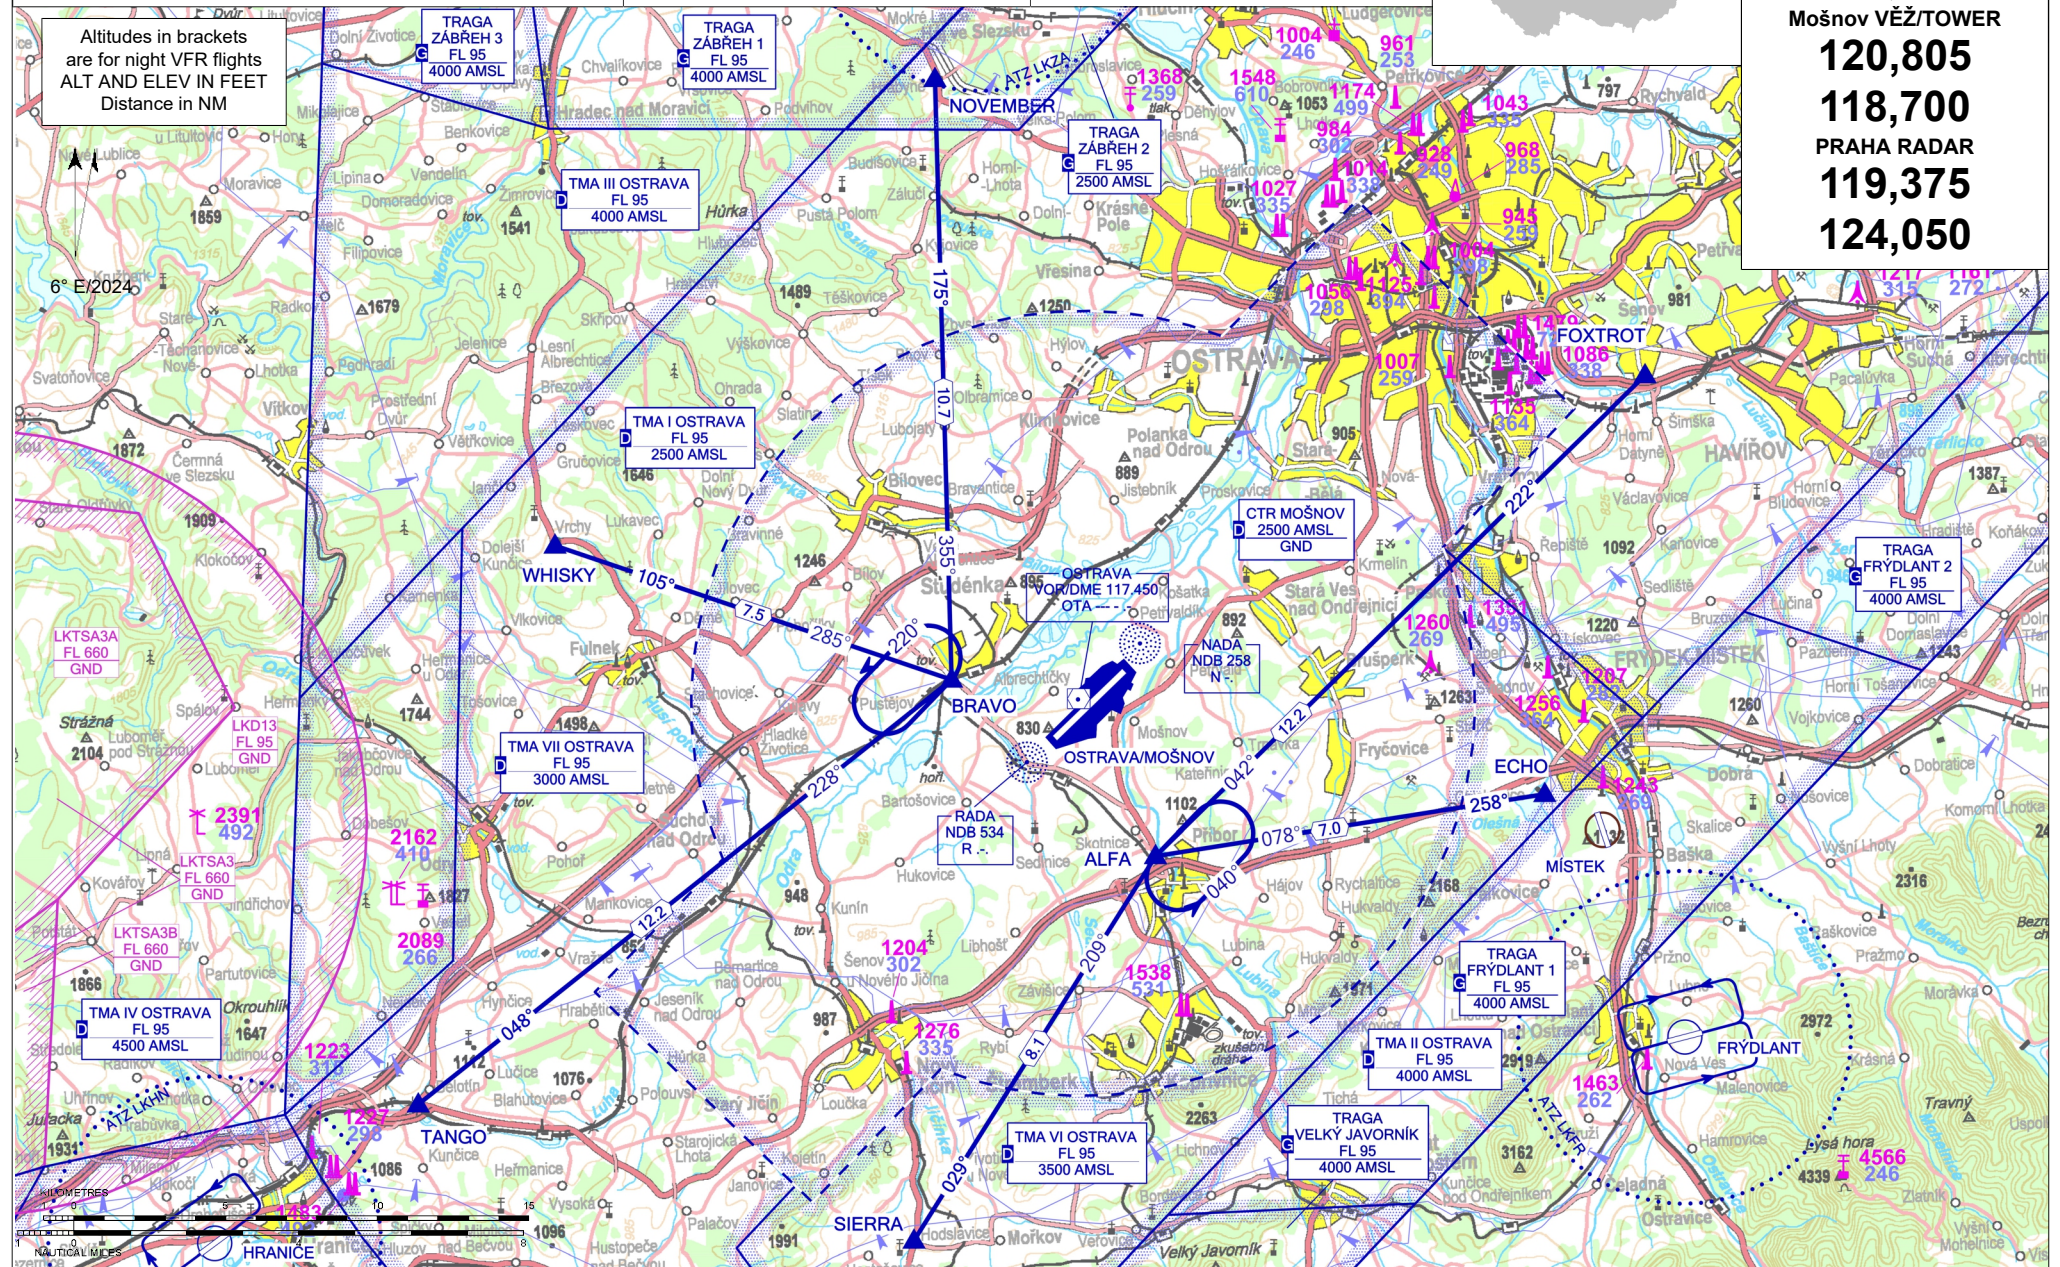

LKMT OSTRAVA/Mošnov

ARP: 49° 41' 46" N, 18° 06' 39" E
 20 km SW Main railway station in Ostrava
 ELEV: 844 ft / 257 m

Mošnov ATIS
118,055
Mošnov VĚŽ/TOWER
120,805
118,700
PRAHA RADAR
119,375
124,050

Public international aerodrome

IFR, VFR

DESIGNATION	LOCATION	COORDINATES	
ALFA	Příbor	49° 39' 00" N 018° 08' 28" E	Holding
BRAVO	Studénka (railway overpass)	49° 42' 17" N 018° 03' 04" E	Holding
ECHO	Frýdek Místek (dam)	49° 39' 48" N 018° 19' 13" E	Entry / exit
FOXTROT	Šenov (church)	49° 47' 10" N 018° 22' 29" E	Entry / exit
NOVEMBER	Hrabyně	49° 52' 59" N 018° 03' 17" E	Entry / exit
SIERRA	Hodslavice	49° 32' 20" N 018° 01' 25" E	Entry / exit
TANGO	Bělotín	49° 35' 06" N 017° 47' 59" E	Entry / exit
WHISKY	Vrchy (church)	49° 44' 57" N 017° 52' 19" E	Entry / exit

ARRIVAL ROUTES	WAYPOINT SEQUENCE
NOVEMBER 1	NOVEMBER - BRAVO
FOXTROT 1	FOXTROT - ALFA
ECHO 1	ECHO - ALFA
SIERRA 1	SIERRA - ALFA
TANGO 1	TANGO - BRAVO
WHISKY 1	WHISKY - BRAVO
DEPARTURE ROUTES	WAYPOINT SEQUENCE
NOVEMBER 1	BRAVO - NOVEMBER
FOXTROT 1	ALFA - FOXTROT
ECHO 1	ALFA - ECHO
SIERRA 1	ALFA - SIERRA
TANGO 1	BRAVO - TANGO
WHISKY 1	BRAVO - WHISKY

Hotels in Kopřivnice, Ostrava and Nový Jičín

Fast-food and coffee house with limited
 opening hours

City bus No. 333, train, taxi and public
 transport, car rent

Customs and immigration clearance: H24

RWY	Magnetic direction	RWY dimensions	Strength	TORA	TODA	ASDA	LDA
04	040°	3511 x 63	PCN 50/R/B/W/T	3511	3811	3511	3511
22	220°	3511 x 63	PCN 50/R/B/W/T	3511	3811	3511	3511