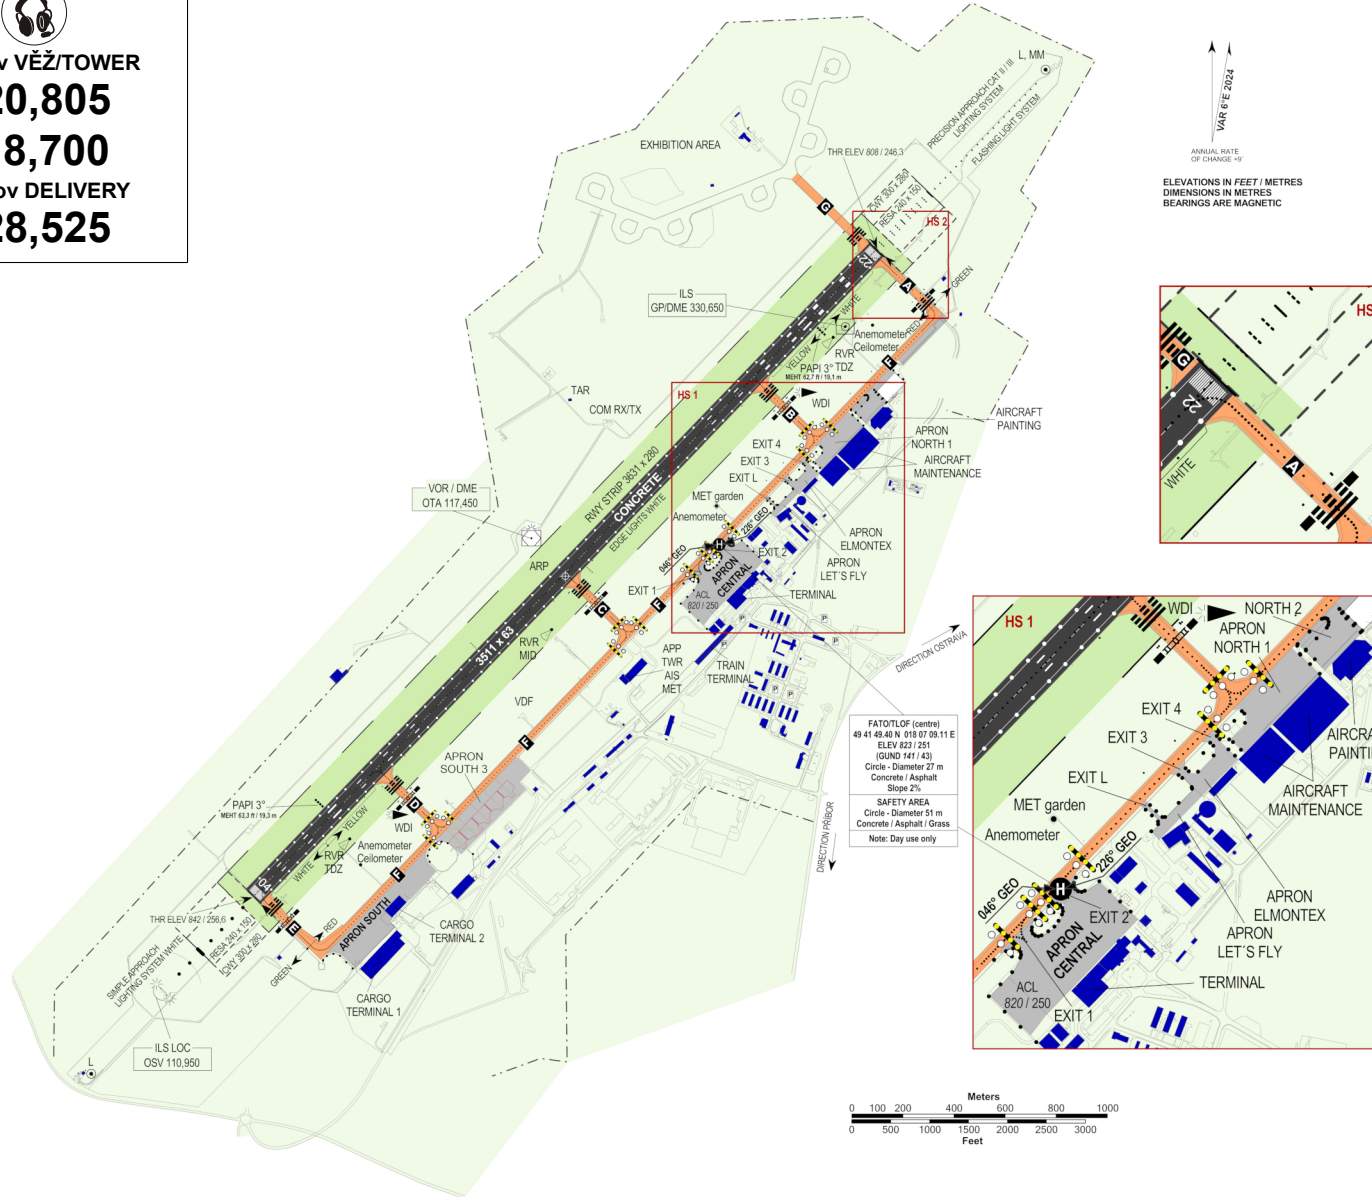

LKMT OSTRAVA/Mošnov

Mošnov VĚŽ/TOWER
120,805
118,700
Mošnov DELIVERY
128,525

Airport Ostrava Ltd.
742 51 Mošnov, č.p. 401,
☎ +420 597 471 137,
☎ +420 597 471 122,
☎ +420 597 471 121,
operation@airport-ostrava.cz,
handling@airport-ostrava.cz,
AFTN: LKMTYDYX,
SITA: OSRCZ7X, SITA: OSRCZKO

Letiště Ostrava, a.s. (Handling agent
for all flights) - ☎ +420 597 471 137,
☎ +420 597 471 121,
handling@airport-ostrava.cz,
SITA: OSRCZ7X (FREQ: 131,430, call sign
OSTRAVA HANDLING)
Eurojet (Handling agent for private and
business flights) - ☎ +420 233 343 362,
☎ +420 233 343 102,
ops@eurojet-service.com,
SITA: PRGOOCR

H24

Jet A-1, AVGAS 100 LL

on request

own hangar only limited, otherwise
according to possibility of hangar of JOB-
AIR Technic, a.s. ☎ +420 556 789 111,
☎ +420 556 789 122,
jobair@jobair.cz Hangar space for
GA aircraft - Hangar ELMONTEX
a.s. ☎ +420 702 209 570,
operation@elmontex.cz

Minor repairs only, limited
Maintenance of aircraft is provided by
company : JOB-AIR Technic, a.s.,
International aerodrome Ostrava, Gen. Fajtl
370, 742 51 Mošnov, ☎ +420 556 789 111,
☎ +420 556 789 122, jobair@jobair.cz
ELMONTEX, a.s.
repair services and maintenance of
GA aircraft carried out by ELMONTEX
a.s., ☎ +420 725 808 310,
operation@elmontex.cz

Hotels in Kopřivnice, Ostrava and Nový Jičín

Fast-food and coffee house with limited
opening hours

City bus No. 333, train, taxi and public
transport, car rent

Customs and immigration clearance: H24

RWY	Magnetic direction	RWY dimensions	Strength	TORA	TODA	ASDA	LDA
04	040°	3511 x 63	PCN 50/R/B/W/T	3511	3811	3511	3511
22	220°	3511 x 63	PCN 50/R/B/W/T	3511	3811	3511	3511