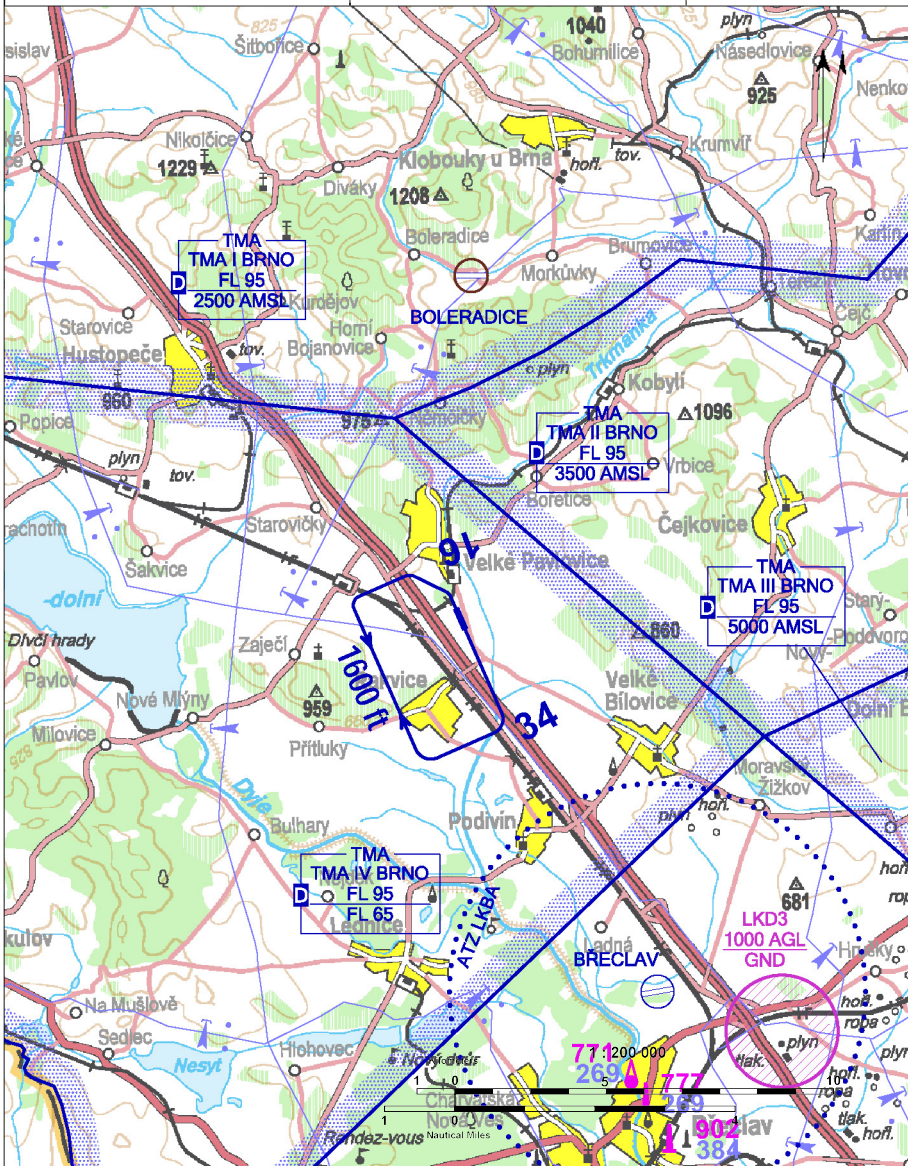

 PAVLOVICE RADIO	130,555	Private SLZ field	 
		ARP: 48° 52' 50" N, 16° 49' 30" E ELEV: 564 ft / 172 m	

! The field is situated under TMA IV Brno. Do not overfly villages Velké Pavlovice and Rakvice in a height lower than 1000 ft / 300 m AGL.