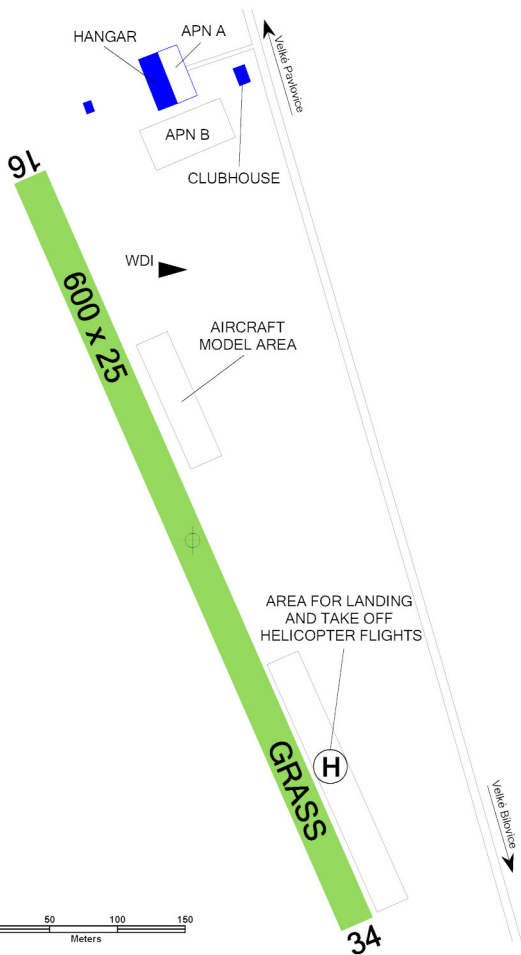

PAVLOVICE
RADIO 130,555

	Year-round
	O/R
	O/R
	O/R
	NIL
	NIL
	NIL
	NIL

LETECKÝ KLUB NAD KRAJEM ANDRÉ, z.s.
Zelnice 8, 691 06 Velké Pavlovice

Ing. Vratislav Nádeníček (deputy of the operator)
☎ +420 775 145 117, lknka@seznam.cz