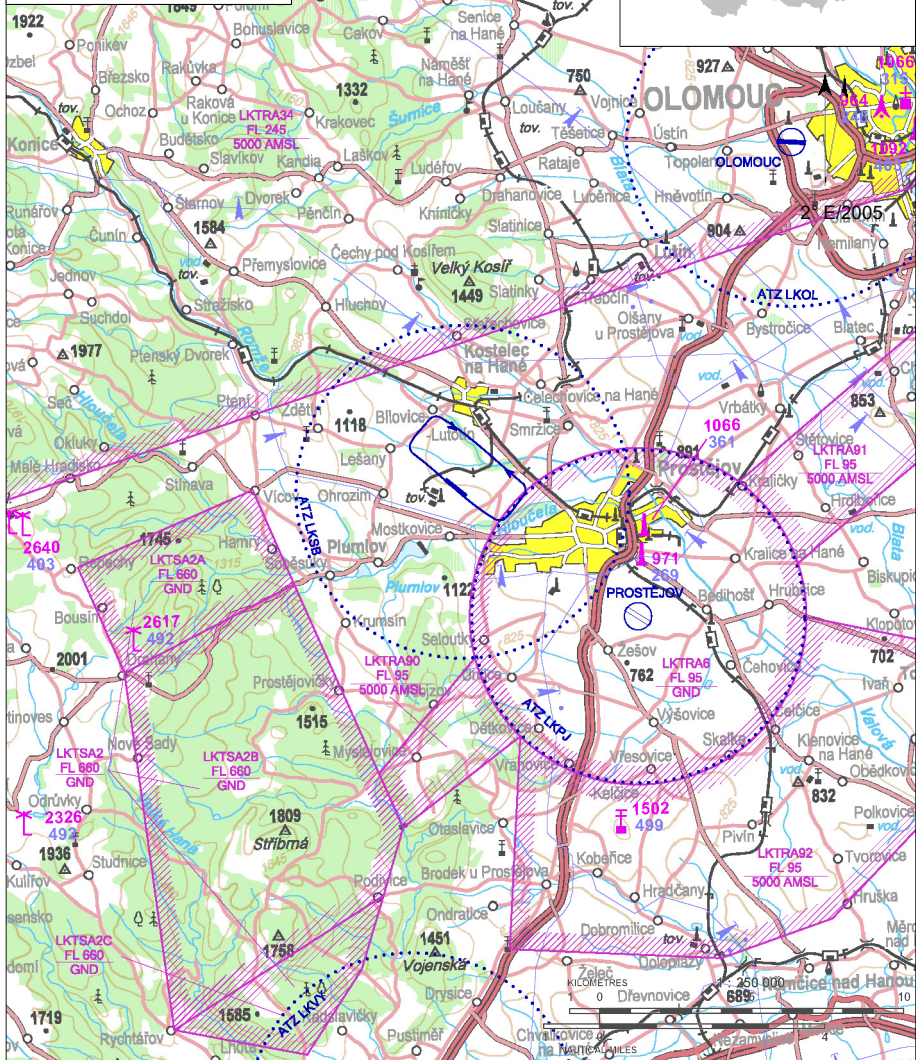

LKSB Stichovice

 Public domestic aerodrome

 VFR day

Stichovice RADIO
120,680

ARP: 49° 29' 10" N, 17° 03' 20" E
5,2 km GEO 285° from
the centre of Prostějov
ELEV: 837 ft / 255 m
Circuit: 1820 ft / 555 m AMSL

 Reduce flights in the area of Plumlov dam and its neighbourhood.

LKSB Stichovice

Stichovice RADIO
120,680

RWY	Magnetic direction	RWY dimensions	Strength	TORA	TODA	ASDA	LDA
14	135°	880 x 30	5500 kg / 0.3 MPa	880	920	880	880
32	315°	880 x 30	5500 kg / 0.3 MPa	880	920	880	880

15 APR - 15 OCT
SAT, SUN, HOL 0900 - 1600
(0800 - 1500) UTC,
other days O/R 24 HR in advance

BA 95

Aeroshell W100

O/R

only minor repairs

6 persons at the AD, guesthouses and
hotels in the surroundings

Prostejov, Mostkovice