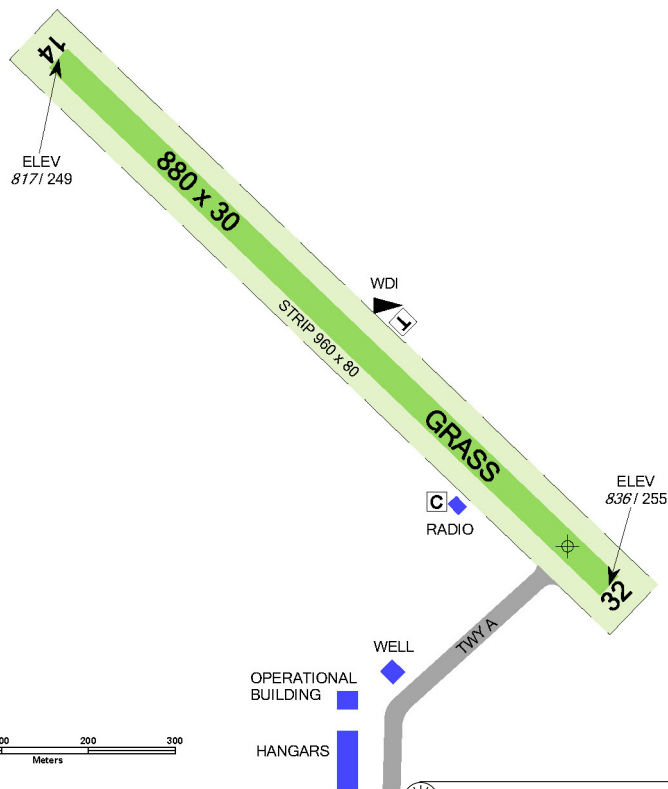

LKSB Stichovice

 Public domestic aerodrome

 VFR day

Stichovice RADIO
120,680

ARP: 49° 29' 10" N, 17° 03' 20" E
5,2 km GEO 285° from
the centre of Prostějov
ELEV: 837 ft / 255 m
Circuit: 1820 ft / 555 m AMSL

 Reduce flights in the area of Plumlov dam and its neighbourhood.

LKSB Stichovice

Stichovice RADIO
120,680

RWY	Magnetic direction	RWY dimensions	Strength	TORA	TODA	ASDA	LDA
14	135°	880 x 30	5500 kg / 0.3 MPa	880	920	880	880
32	315°	880 x 30	5500 kg / 0.3 MPa	880	920	880	880