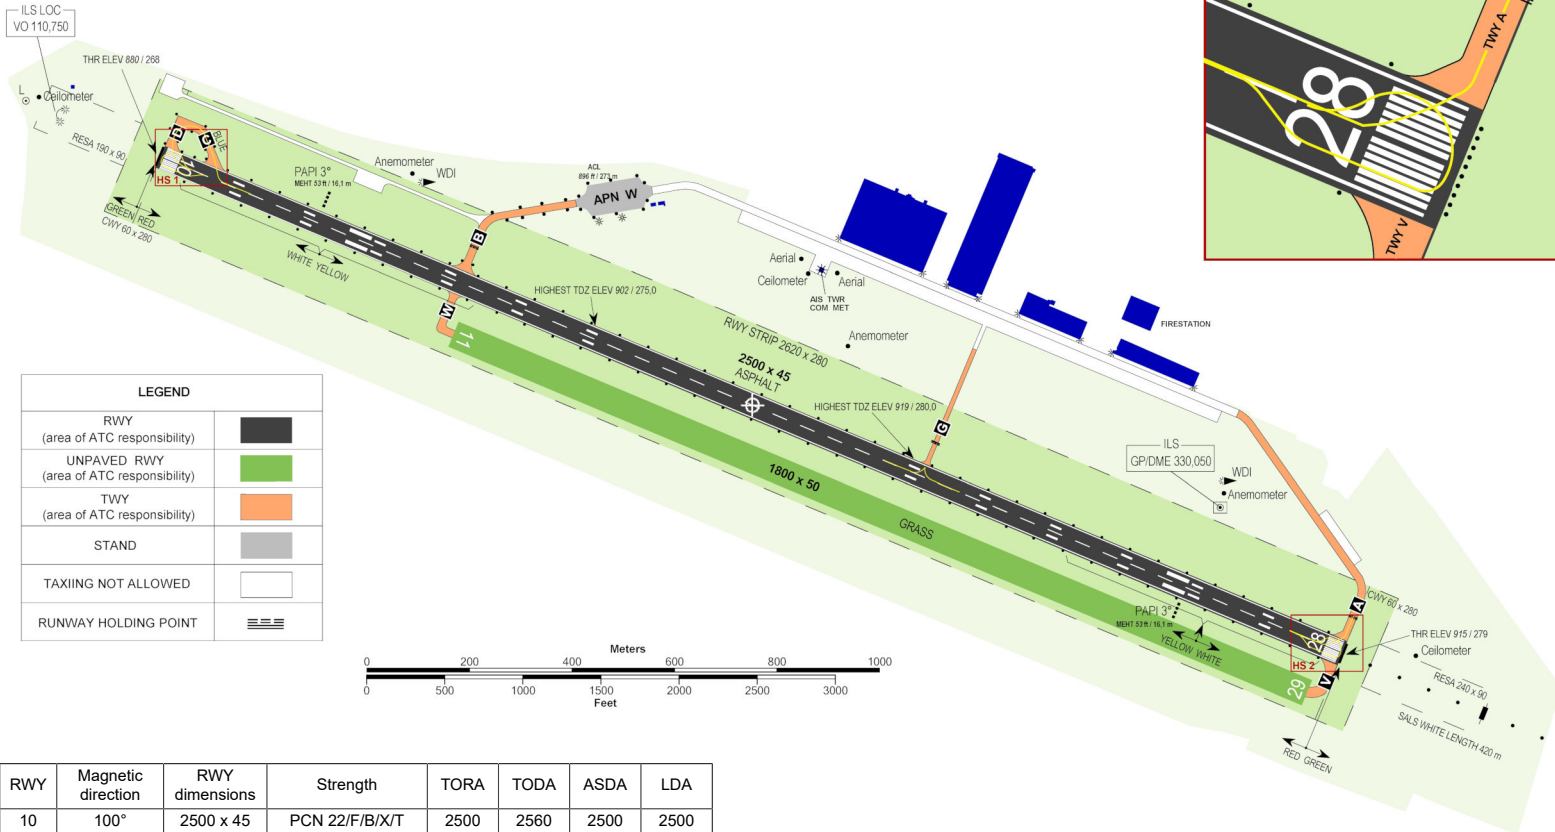

LKVO PRAHA/Vodochody

ARP: 50° 13' 00" N, 14° 23' 44" E
2 km SW from Odolena Voda
ELEV: 919 ft / 280 m

Vodochody RADIM
123,030
Vodochody VĚŽ/TOWER
133,080
Vodochody RADAR
127,480

Private international aerodrome

IFR, VFR

Altitudes in brackets are for night VFR flights
ALT AND ELEV IN FEET
Distance in NM

! CTR Vodochody expires outside the active status of CTR and TMA VIII Praha is applied. Information about airspace status of CTR is broadcasted by Radio Information Beacon RADIM FREQ 123,030 (in Czech and English language). Information RADIM can be obtained on +420 255 762 615. Without information about airspace status pilots shall consider CTR as active. Check of airspace status is necessary at latest every 15 minutes.

LKVO PRAHA/Vodochody

Vodochody VĚŽ/TOWER
133,080

ANNUAL RATE OF CHANGE +9"
VAR °E 202Z
ELEVATIONS IN ft / m
DIMENSIONS IN m
BEARINGS ARE MAGNETIC

LEGEND	
RWY (area of ATC responsibility)	
UNPAVED RWY (area of ATC responsibility)	
TWY (area of ATC responsibility)	
STAND	
TAXIING NOT ALLOWED	
RUNWAY HOLDING POINT	

RWY	Magnetic direction	RWY dimensions	Strength	TORA	TODA	ASDA	LDA
10	100°	2500 x 45	PCN 22/F/B/X/T	2500	2560	2500	2500
28	280°	2500 x 45	PCN 22/F/B/X/T	2500	2560	2500	2500
11	100°	1800 x 50	PCN 10/F/C/Y/U	1800	1860	1800	1800
29	280°	1800 x 50	PCN 10/F/C/Y/U	1800	1860	1800	1800