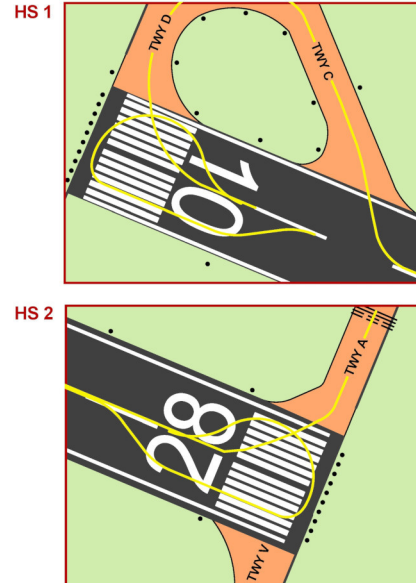

LKVO PRAHA/Vodochody

ARP: 50° 13' 00" N, 14° 23' 44" E
2 km SW from Odolena Voda
ELEV: 919 ft / 280 m

Vodochody RADIM
123,030
Vodochody VĚŽ/TOWER
133,080
Vodochody RADAR
127,480

Private international aerodrome

LKVO PRAHA/Vodochody

Vodochody VĚŽ/TOWER
133,080

ANNUAL RATE OF CHANGE +9"
VAR °E 202Z
ELEVATIONS IN ft / m
DIMENSIONS IN m
BEARINGS ARE MAGNETIC

LEGEND	
RWY (area of ATC responsibility)	
UNPAVED RWY (area of ATC responsibility)	
TWY (area of ATC responsibility)	
STAND	
TAXIING NOT ALLOWED	
RUNWAY HOLDING POINT	

RWY	Magnetic direction	RWY dimensions	Strength	TORA	TODA	ASDA	LDA
10	100°	2500 x 45	PCN 22/F/B/X/T	2500	2560	2500	2500
28	280°	2500 x 45	PCN 22/F/B/X/T	2500	2560	2500	2500
11	100°	1800 x 50	PCN 10/F/C/Y/U	1800	1860	1800	1800
29	280°	1800 x 50	PCN 10/F/C/Y/U	1800	1860	1800	1800