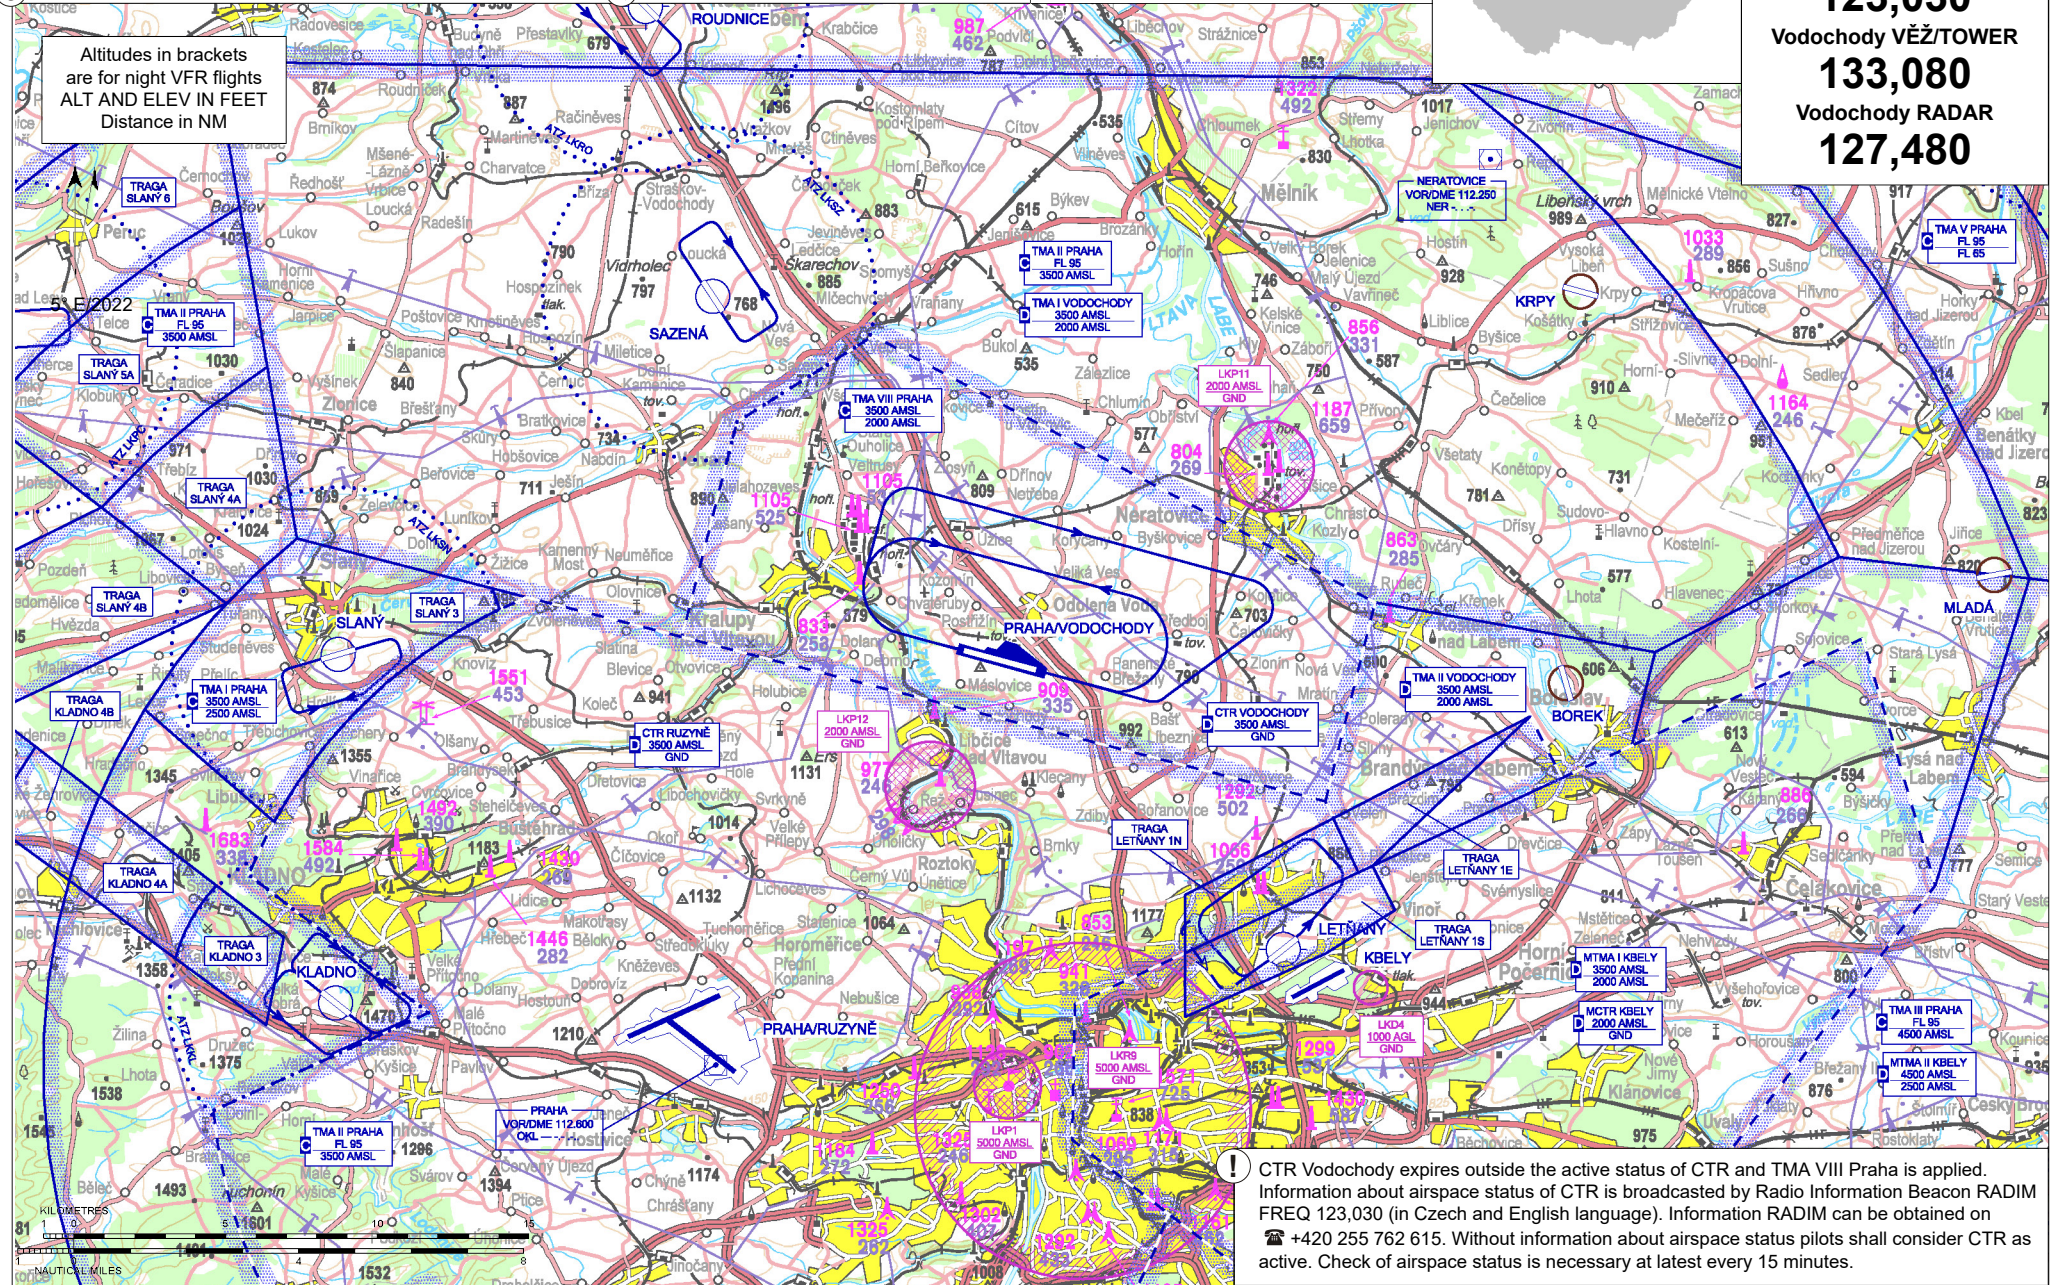

LKVO PRAHA/Vodochody

ARP: 50° 13' 00" N, 14° 23' 44" E
2 km SW from Odolena Voda
ELEV: 919 ft / 280 m

Vodochody RADIM
123,030
Vodochody VĚŽ/TOWER
133,080
Vodochody RADAR
127,480

Private international aerodrome

IFR, VFR

Altitudes in brackets are for night VFR flights
ALT AND ELEV IN FEET
Distance in NM

! CTR Vodochody expires outside the active status of CTR and TMA VIII Praha is applied. Information about airspace status of CTR is broadcasted by Radio Information Beacon RADIM FREQ 123,030 (in Czech and English language). Information RADIM can be obtained on +420 255 762 615. Without information about airspace status pilots shall consider CTR as active. Check of airspace status is necessary at latest every 15 minutes.

LKVO PRAHA/Vodochody

Vodochody VĚŽ/TOWER
133,080

ANNUAL RATE OF CHANGE +9"
VAR °E 202Z
ELEVATIONS IN ft / m
DIMENSIONS IN m
BEARINGS ARE MAGNETIC

LEGEND	
RWY (area of ATC responsibility)	
UNPAVED RWY (area of ATC responsibility)	
TWY (area of ATC responsibility)	
STAND	
TAXIING NOT ALLOWED	
RUNWAY HOLDING POINT	

RWY	Magnetic direction	RWY dimensions	Strength	TORA	TODA	ASDA	LDA
10	100°	2500 x 45	PCN 22/F/B/X/T	2500	2560	2500	2500
28	280°	2500 x 45	PCN 22/F/B/X/T	2500	2560	2500	2500
11	100°	1800 x 50	PCN 10/F/C/Y/U	1800	1860	1800	1800
29	280°	1800 x 50	PCN 10/F/C/Y/U	1800	1860	1800	1800