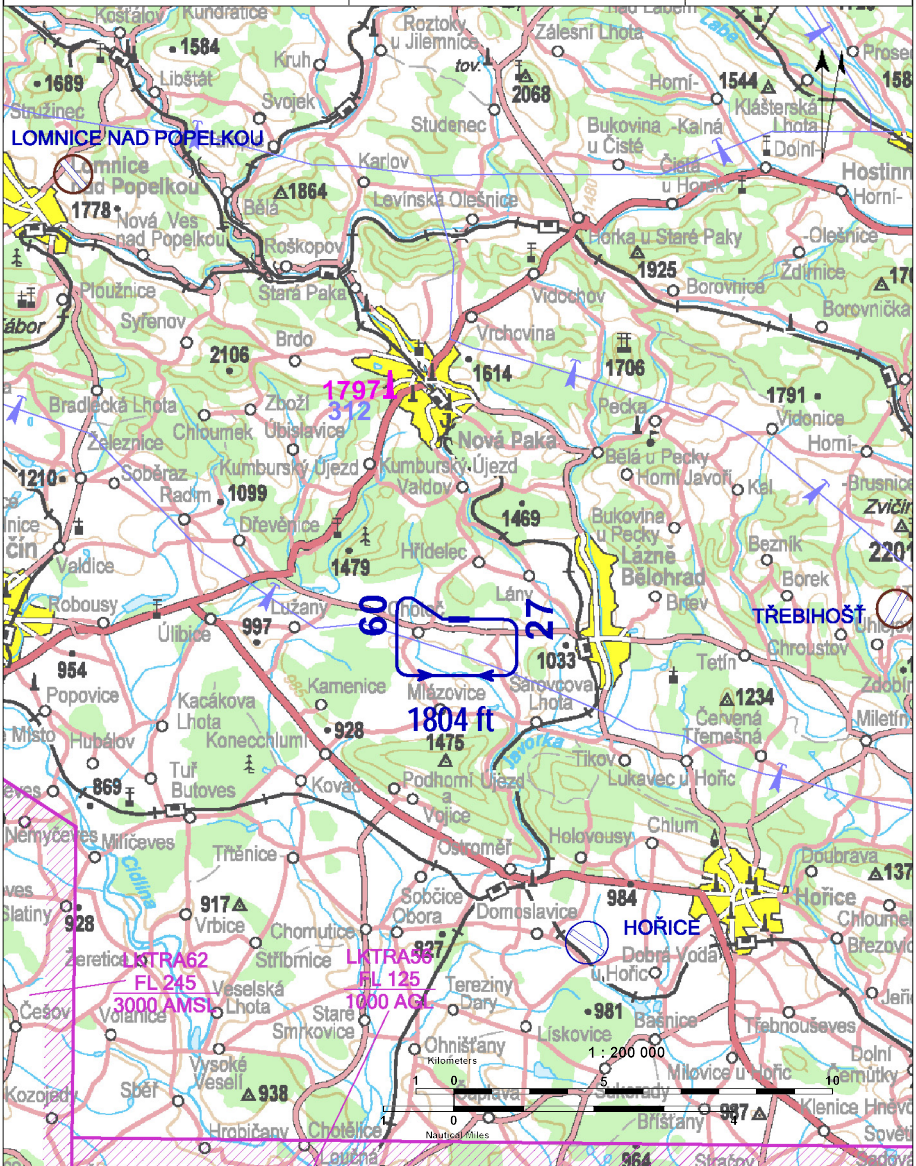

 <b>CHOTEČ RADIO</b> Group frequency	<b>125,830</b>	<b>Public SLZ field</b>	 
		<b>ARP: 50° 26' 02" N, 15° 31' 50" E</b> <b>ELEV: 1076 ft / 328 m</b>	

**!** Forest to the north of the field. Risk of lee or turbulence. After take-off from RWY 27 avoid village Choteč to the right. Beware of operation of agricultural aircraft.