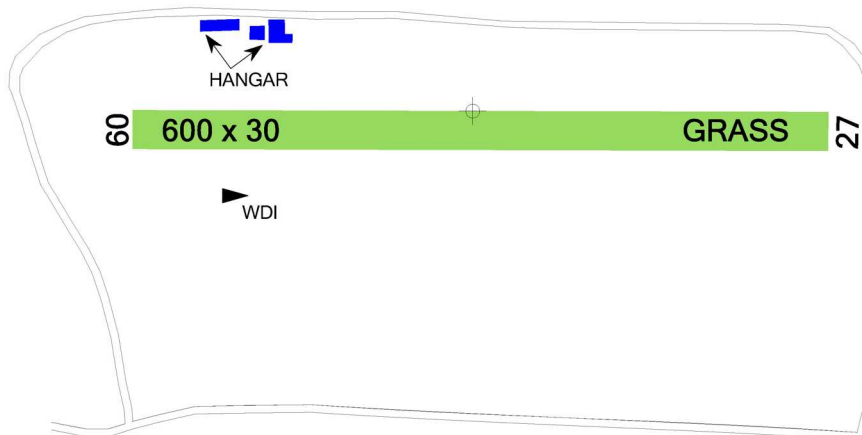

CHOTEČ RADIO **125,830**
Group frequency

	Year-round
	NIL
	NIL
	On request
	NIL
	On request
	NIL
	NIL

Letecký klub Lázně Bělohrad
Vojtíškova 172, 507 81 Lázně Bělohrad,
☎ +420 777 842 880, rydl46@seznam.cz

Josef Rýdl (deputy of the operator) ☎ +420 777 409 261,
josef.rydl@seznam.cz