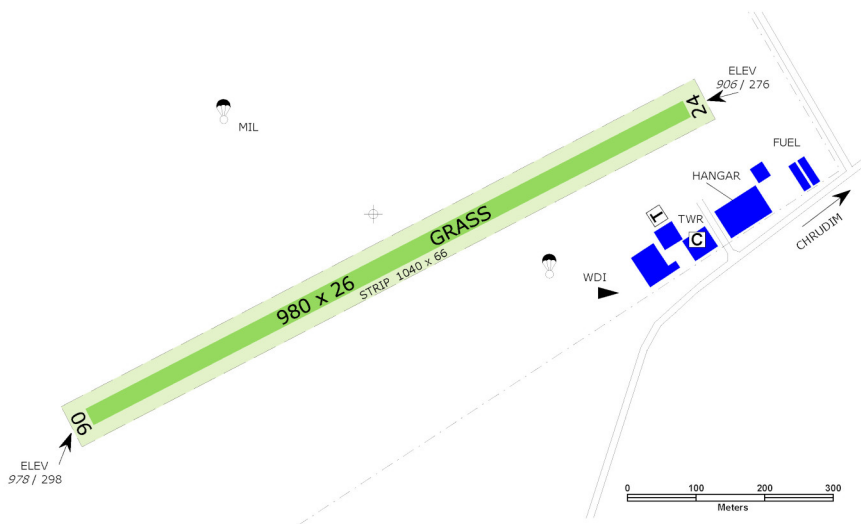

LKCR Chrudim

Chrudim RADIO
122,805

RWY	Magnetic direction	RWY dimensions	Strength	TORA	TODA	ASDA	LDA
24	240°	980 x 26	5700 kg / 0,7 MPa	980	1010	980	980
06	060°	980 x 26	5700 kg / 0,7 MPa	980	1010	980	980

15 APR-15 OCT
SAT, SUN, HOL 0800-1500
otherwise during of aeroclub operation or
O/R 24 HR in advance

AVGAS 100 LL (limited)

AEROSHELL W 100 (limited)

limited by arrangement

minor repairs only

20 beds - by previous arrangement or a
hotel in town