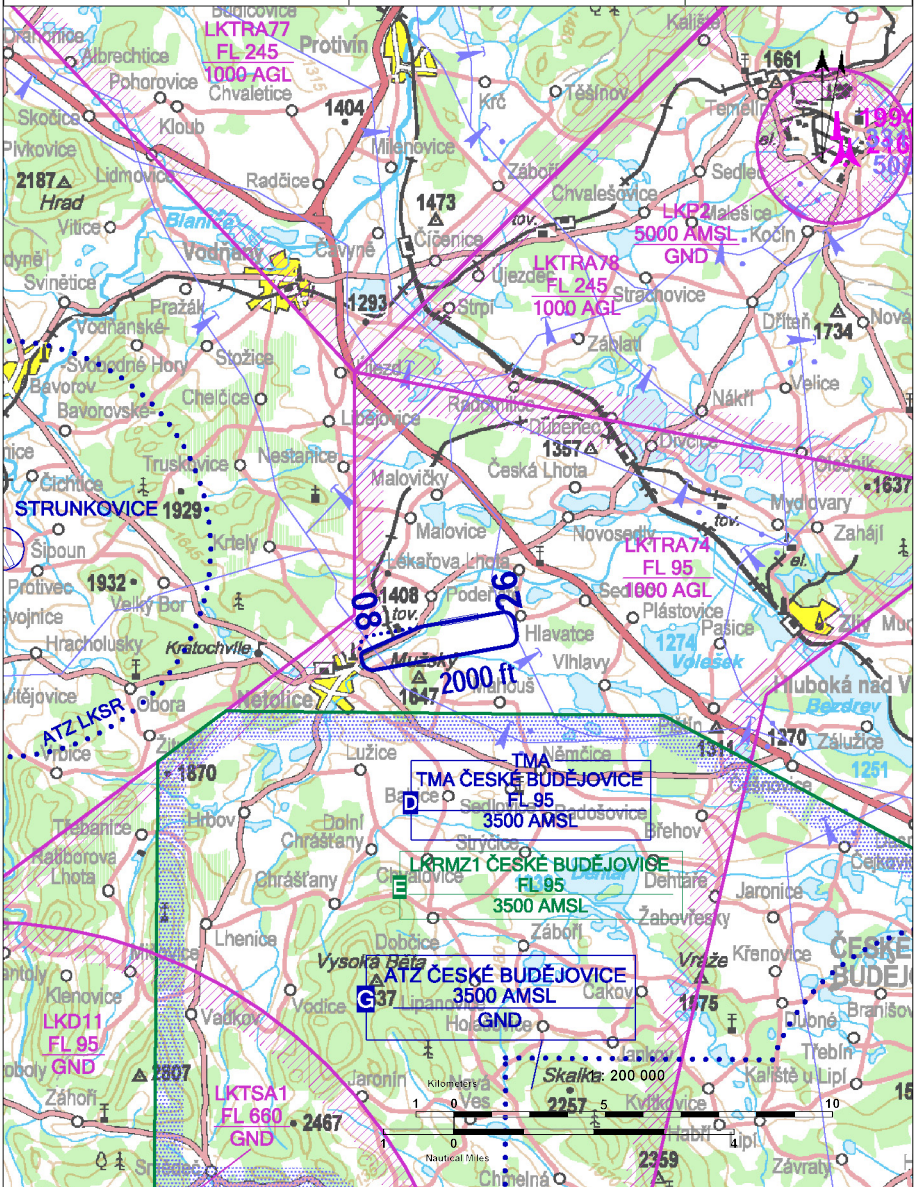

 HLÁŠKA RADIO Group frequency	125,830	Private SLZ field	 
		ARP: 49° 04' 01" N, 14° 14' 29" E ELEV: 1430 ft / 436 m	

! SLZ field is located below LKTRA74.

 **HLÁŠKA**
RADIO 125,830
 Group frequency

	Year-round
	NIL
	NIL
	NIL
	NIL
	NIL
	NIL
	NIL