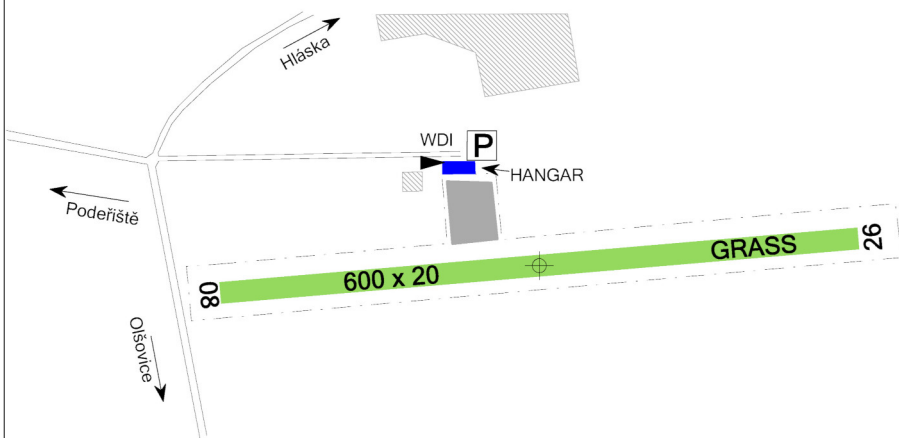

 HLÁŠKA RADIO Group frequency	125,830	Private SLZ field	 
		ARP: 49° 04' 01" N, 14° 14' 29" E ELEV: 1430 ft / 436 m	

! SLZ field is located below LKTRA74.

 **HLÁŠKA**
RADIO 125,830
 Group frequency

	Year-round
	NIL
	NIL
	NIL
	NIL
	NIL
	NIL
	NIL