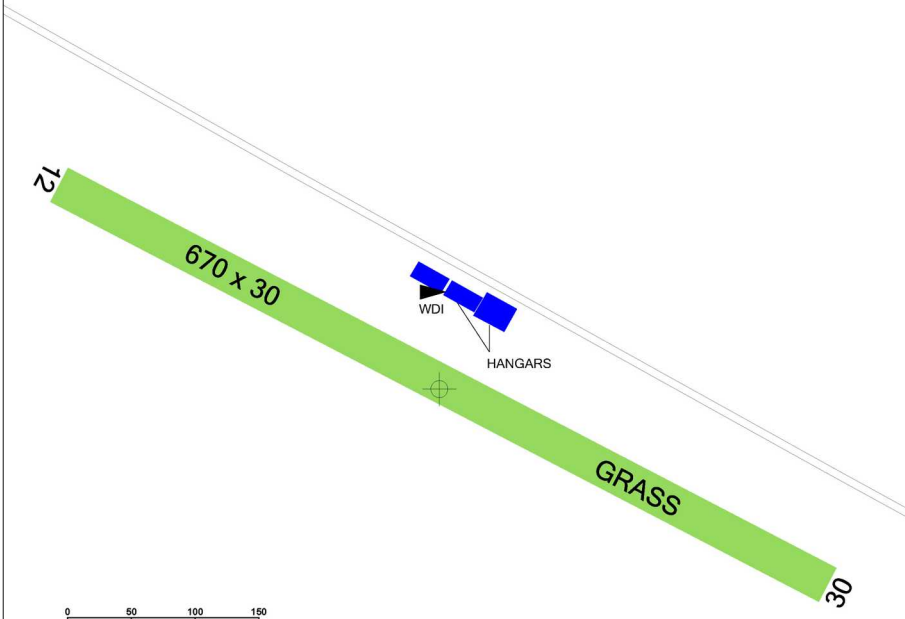

! The field is situated under the MTMA I Náměšť. Sport flying equipment field Miroslav is 3 km W from the field.

 **AIRCON RADIO** **120,665**

	Year-round
	O/R
	O/R
	O/R
	NIL
	O/R
	NIL
	NIL

 **AirConFly, z.s.**
Vymazalova 17, 615 00 Brno