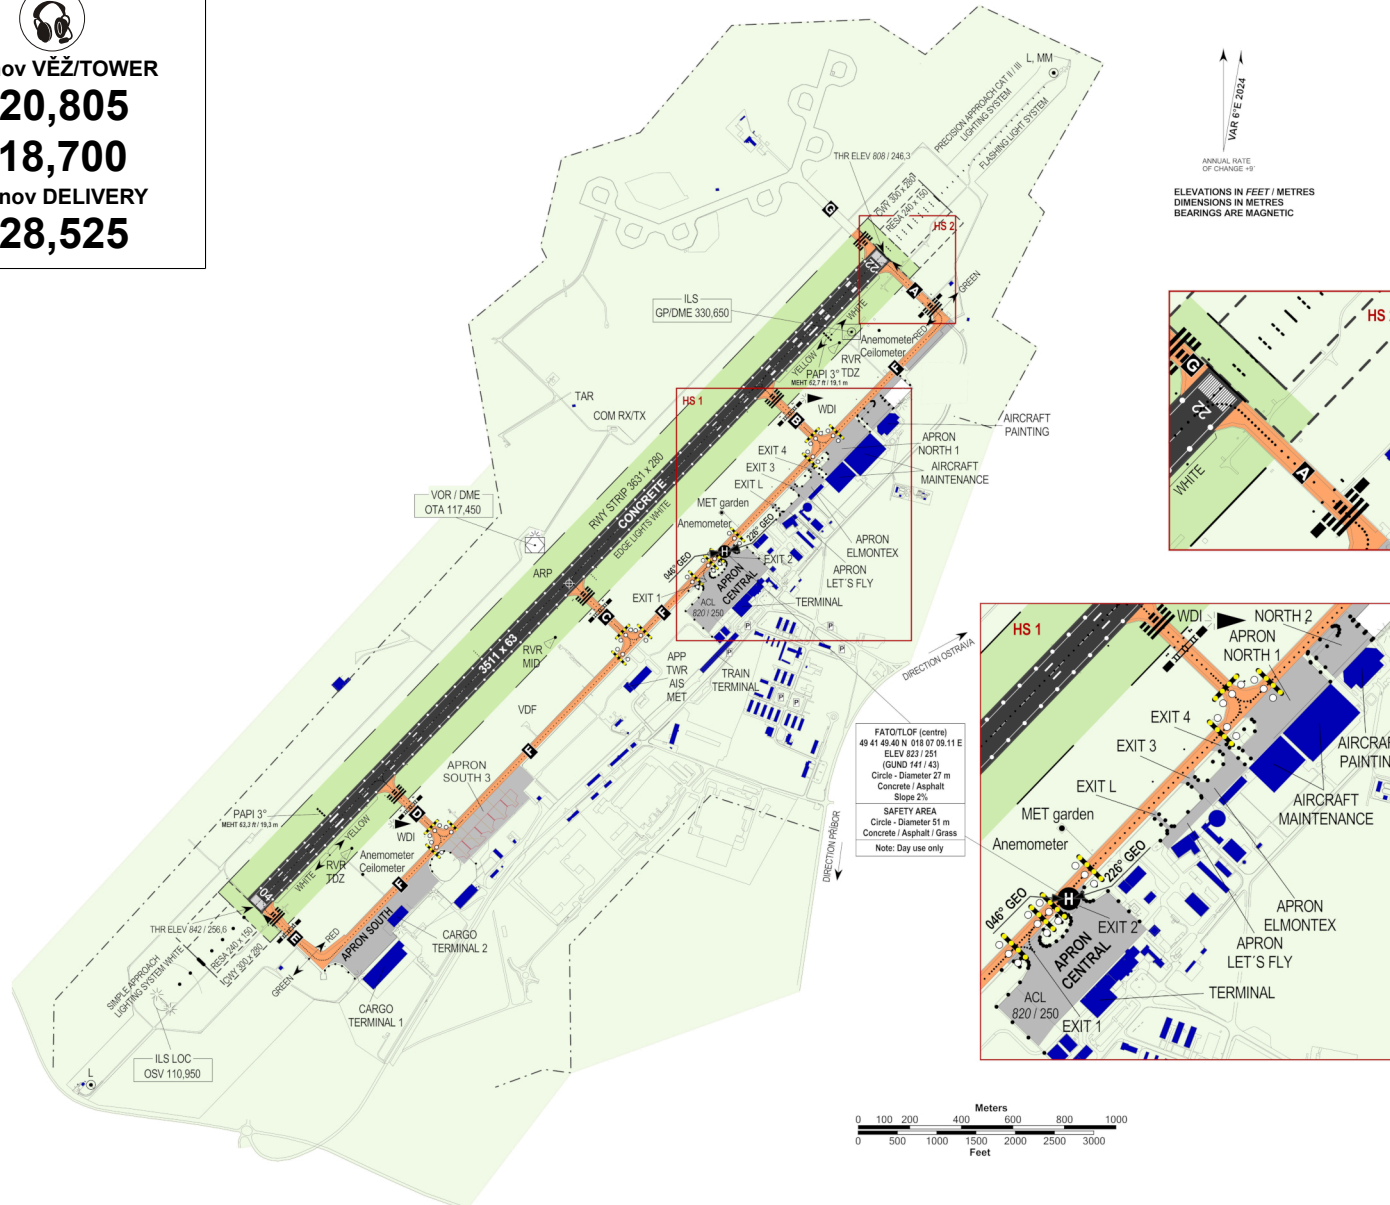

LKMT OSTRAVA/Mošnov

Mošnov VĚŽ/TOWER
120,805
118,700
Mošnov DELIVERY
128,525

Airport Ostrava Ltd.
742 51 Mošnov, č.p. 401,
☎ +420 597 471 137,
☎ +420 597 471 122,
☎ +420 597 471 121,
operation@airport-ostlava.cz,
handling@airport-ostlava.cz,
AFTN: LKMTYDYX,
SITA: OSRCZ7X, SITA: OSRCZKO

Letiště Ostrava, a.s. (Handling agent for all flights) - ☎ +420 597 471 137,
☎ +420 597 471 121,
handling@airport-ostlava.cz,
SITA: OSRCZ7X (FREQ: 131,430, call sign OSTRAVA HANDLING)
Eurojet (Handling agent for private and business flights) - ☎ +420 233 343 362,
☎ +420 233 343 102,
ops@eurojet-service.com,
SITA: PRGOOCR

- H24
- Jet A-1, AVGAS 100 LL
- on request
- own hangar only limited, otherwise according to possibility of hangar of JOB-AIR Technic, a.s. ☎ +420 556 789 111, ☎ +420 556 789 122, jobair@jobair.cz Hangar space for GA aircraft - Hangar ELMONTEX a.s. ☎ +420 702 209 570, operation@elmontex.cz
- Minor repairs only, limited Maintenance of aircraft is provided by company : JOB-AIR Technic, a.s., International aerodrome Ostrava, Gen. Fajtlta 370, 742 51 Mošnov, ☎ +420 556 789 111, ☎ +420 556 789 122, jobair@jobair.cz ELMONTEX, a.s. repair services and maintenance of GA aircraft carried out by ELMONTEX a.s., ☎ +420 725 808 310, operation@elmontex.cz
- Hotels in Kopřivnice, Ostrava and Nový Jičín
- Fast-food and coffee house with limited opening hours
- City bus No. 333, train, taxi and public transport, car rent
- Customs and immigration clearance: H24

RWY	Magnetic direction	RWY dimensions	Strength	TORA	TODA	ASDA	LDA
04	040°	3511 x 63	PCN 50/R/B/W/T	3511	3811	3511	3511
22	220°	3511 x 63	PCN 50/R/B/W/T	3511	3811	3511	3511