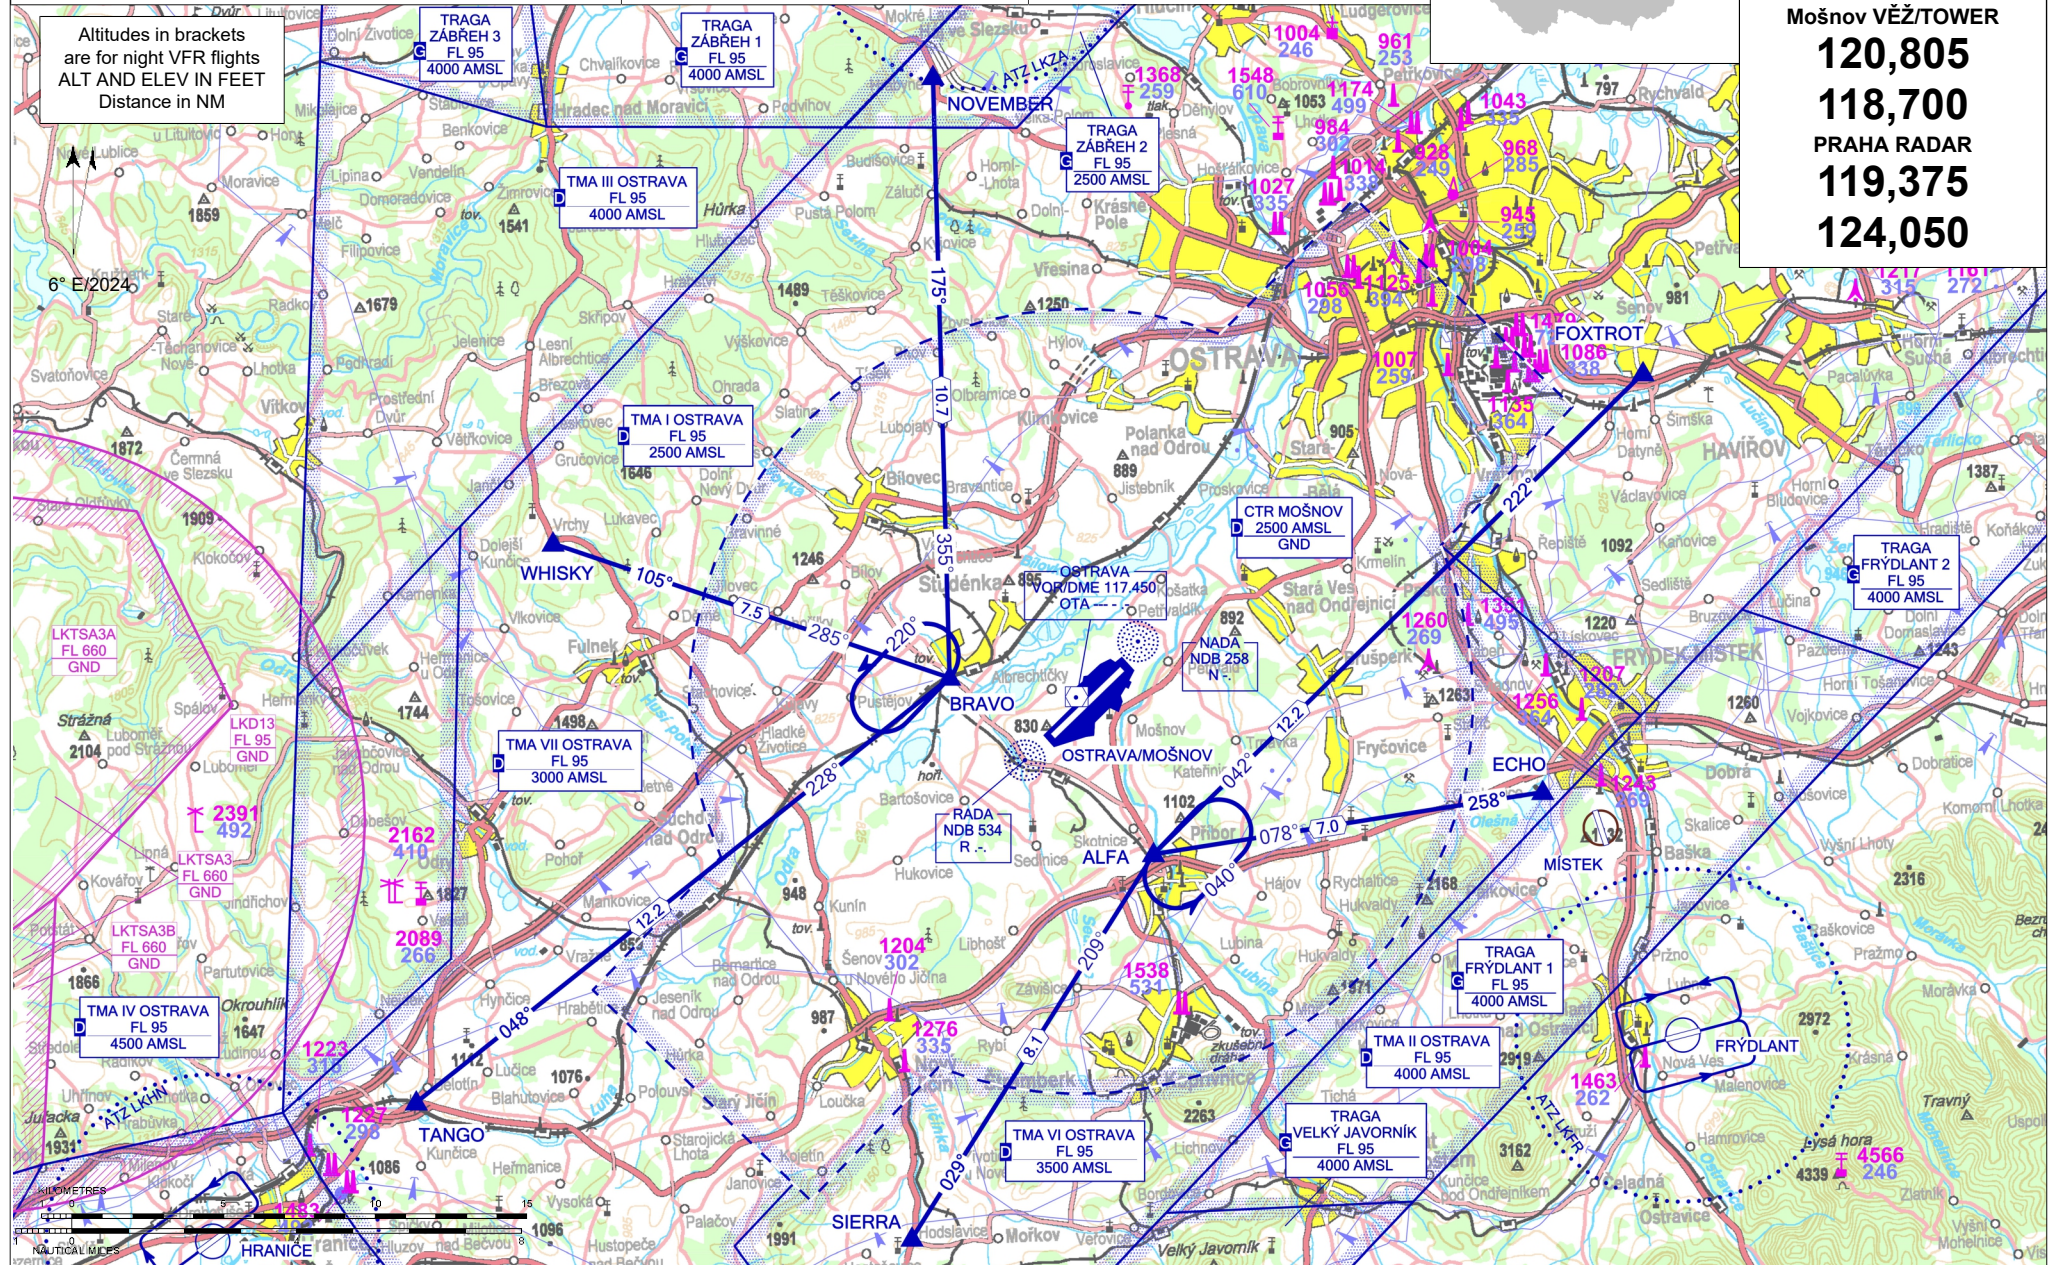

LKMT OSTRAVA/Mošnov

ARP: 49° 41' 46" N, 18° 06' 39" E
 20 km SW Main railway station in Ostrava
 ELEV: 844 ft / 257 m

Mošnov ATIS
118,055
 Mošnov VĚŽ/TOWER
120,805
118,700
 PRAHA RADAR
119,375
124,050

S Public international aerodrome

X IFR, VFR

Altitudes in brackets are for night VFR flights
 ALT AND ELEV IN FEET
 Distance in NM

DESIGNATION	LOCATION	COORDINATES	
ALFA	Příbor	49° 39' 00" N 018° 08' 28" E	Holding
BRAVO	Studénka (railway overpass)	49° 42' 17" N 018° 03' 04" E	Holding
ECHO	Frýdek Místek (dam)	49° 39' 48" N 018° 19' 13" E	Entry / exit
FOXTROT	Šenov (church)	49° 47' 10" N 018° 22' 29" E	Entry / exit
NOVEMBER	Hrabyně	49° 52' 59" N 018° 03' 17" E	Entry / exit
SIERRA	Hodslavice	49° 32' 20" N 018° 01' 25" E	Entry / exit
TANGO	Bělotín	49° 35' 06" N 017° 47' 59" E	Entry / exit
WHISKY	Vrchy (church)	49° 44' 57" N 017° 52' 19" E	Entry / exit

ARRIVAL ROUTES	WAYPOINT SEQUENCE
NOVEMBER 1	NOVEMBER - BRAVO
FOXTROT 1	FOXTROT - ALFA
ECHO 1	ECHO - ALFA
SIERRA 1	SIERRA - ALFA
TANGO 1	TANGO - BRAVO
WHISKY 1	WHISKY - BRAVO
DEPARTURE ROUTES	WAYPOINT SEQUENCE
NOVEMBER 1	BRAVO - NOVEMBER
FOXTROT 1	ALFA - FOXTROT
ECHO 1	ALFA - ECHO
SIERRA 1	ALFA - SIERRA
TANGO 1	BRAVO - TANGO
WHISKY 1	BRAVO - WHISKY

RWY	Magnetic direction	RWY dimensions	Strength	TORA	TODA	ASDA	LDA
04	040°	3511 x 63	PCN 50/R/B/W/T	3511	3811	3511	3511
22	220°	3511 x 63	PCN 50/R/B/W/T	3511	3811	3511	3511

Intentionally left blank