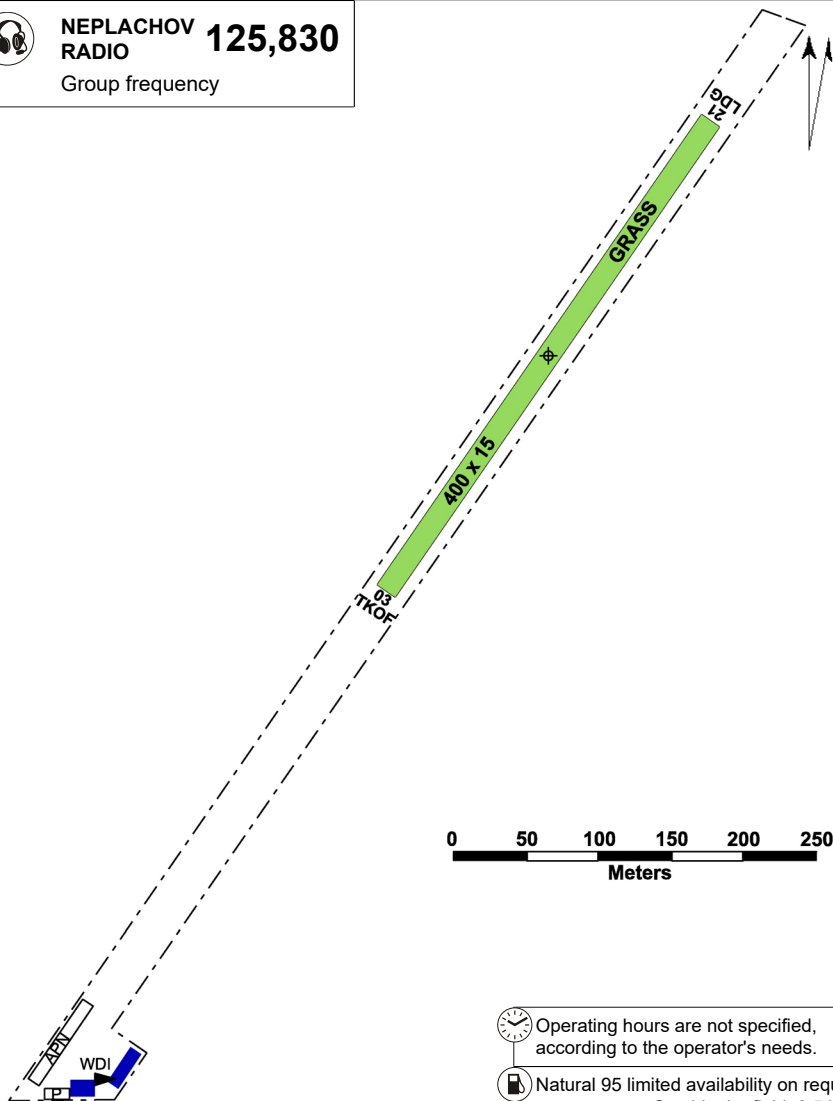

 NEPLACHOV RADIO 125,830 Group frequency	Private SLZ field	 
	ARP: 49° 08' 31" N, 14° 36' 35" E ELEV: 1417 ft / 432 m	

! Do not fly over surrounding villages below 1000 ft / 300 m AGL. The field is unsuitable for operations after prolonged rainfall. Snow removal is not provided. Overhead power lines are located SE and W of the field. The field is located under LKTRA78 Soběslav FL245 / 1000 AGL. Model aircraft operators give priority to airplanes. Arrivals only with prior telephone approval from the operator. Taxi with regard to other traffic, taxi on the runway.

 **NEPLACHOV**
RADIO 125,830
 Group frequency

	Operating hours are not specified, according to the operator's needs.
	Natural 95 limited availability on request, by arrangement. Outside the field: 8,5 km in Veselí nad Lužnicí.
	Castrol Power Racing 2T
	NIL
	NIL
	Caravan, tent.
	NIL
	NIL