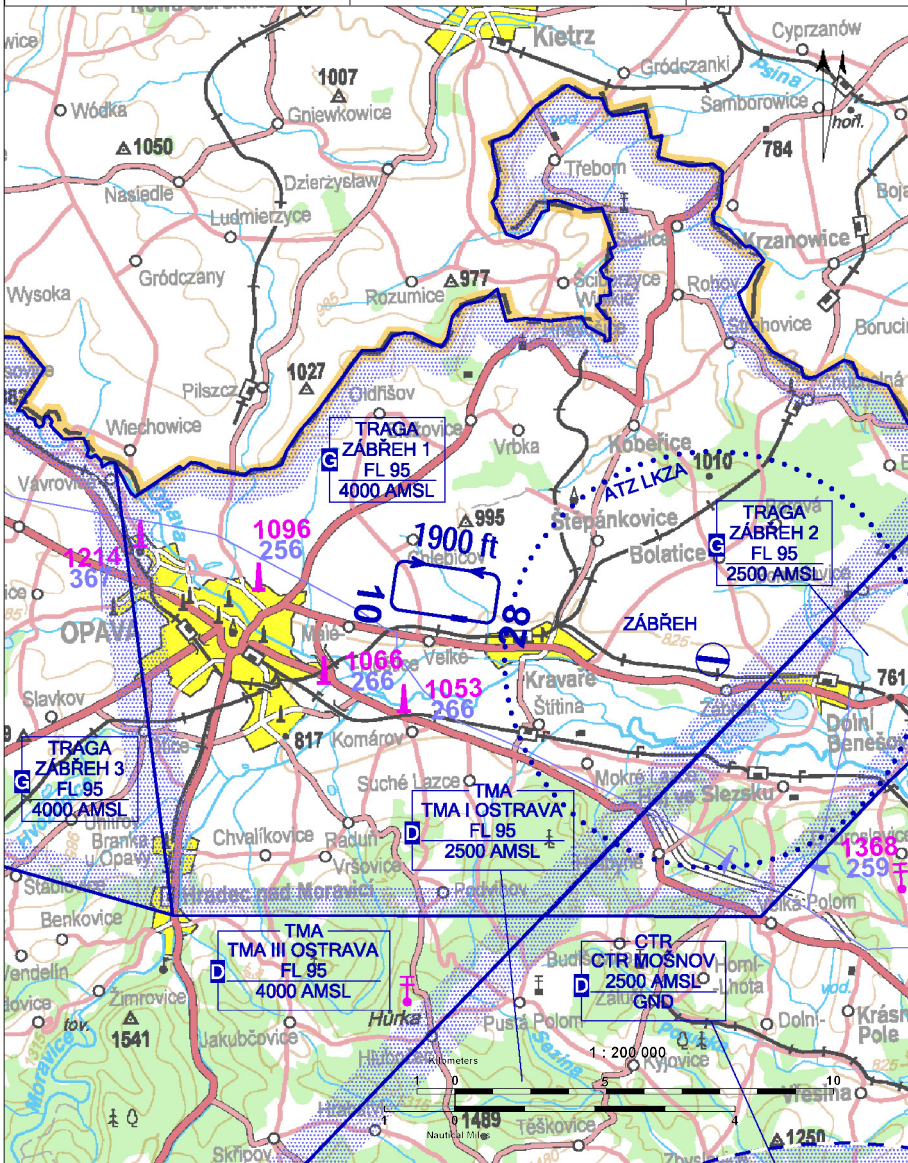

 OPAVA RADIO Group frequency	125,830	Private SLZ field	 
		ARP: 49° 56' 26" N, 17° 59' 10" E ELEV: 872 ft / 266 m	

! In case of N wind, risk of turbulence behind the hangar. The field is situated under TMA III Ostrava. Do not overfly villages Velké Hoštice and Kravaře in a height lower than 1000 ft / 300 m AGL.