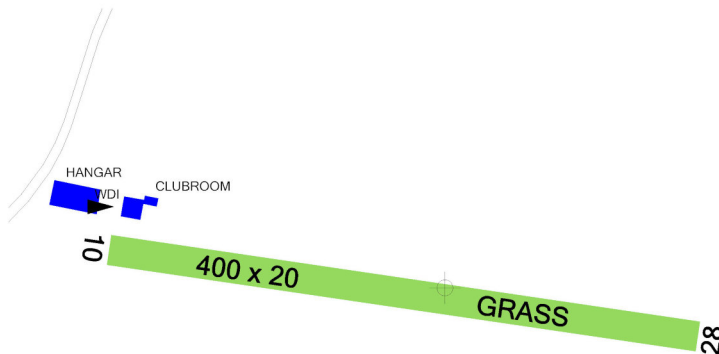

OPAVA RADIO **125,830**
Group frequency

	Year-round
	NIL
	NIL
	Yes
	NIL
	NIL
	NIL
	NIL

Ing. Josef Lissek
Mírová 168, 747 31 Velké Hoštice,
☎ +420 776 262 808, j.lissek@seznam.cz

Zdeněk Hnátek (deputy of the operator)
☎ +420 602 682 612, hnatek.z@post.cz