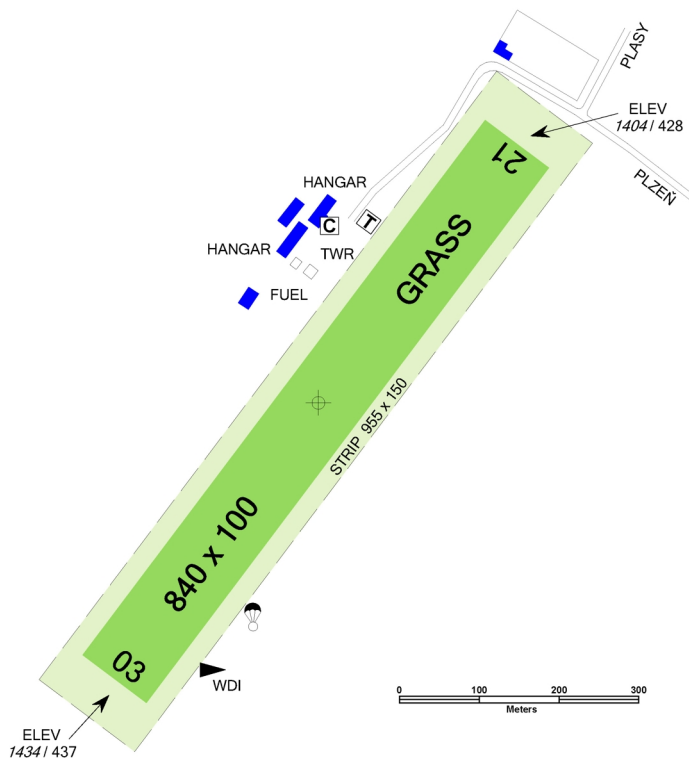

LKPS Plasy

Public domestic aerodrome

VFR day, parachute jumping operation

Plasy RADIO
123,590

ARP: 49° 55' 13" N, 13° 22' 37" E
2 km SSW Plasy
ELEV: 1434 ft / 437 m
Circuit: 2420 ft / 737 m AMSL

LKPS Plasy

Plasy RADIO
123,590

RWY	Magnetic direction	RWY dimensions	Strength	TORA	TODA	ASDA	LDA
03	034°	840 x 100	5700 kg / 0.5 MPa	840	955	840	840
21	214°	840 x 100	5700 kg / 0.5 MPa	840	920	840	840

15 APR - 15 OCT
SAT, SUN, HOL 0700 - 1400
otherwise O/R

aviation petrol AVGAS 100LL, NATURAL 95

ELF 100 AD, M 7 ADX

O/R limited

Yes (Letecký servis Plasy Ltd. is located at the AD)

Plasy, there is possible to accomodate 40 persons at AD

Snack bar at AD (April-September)