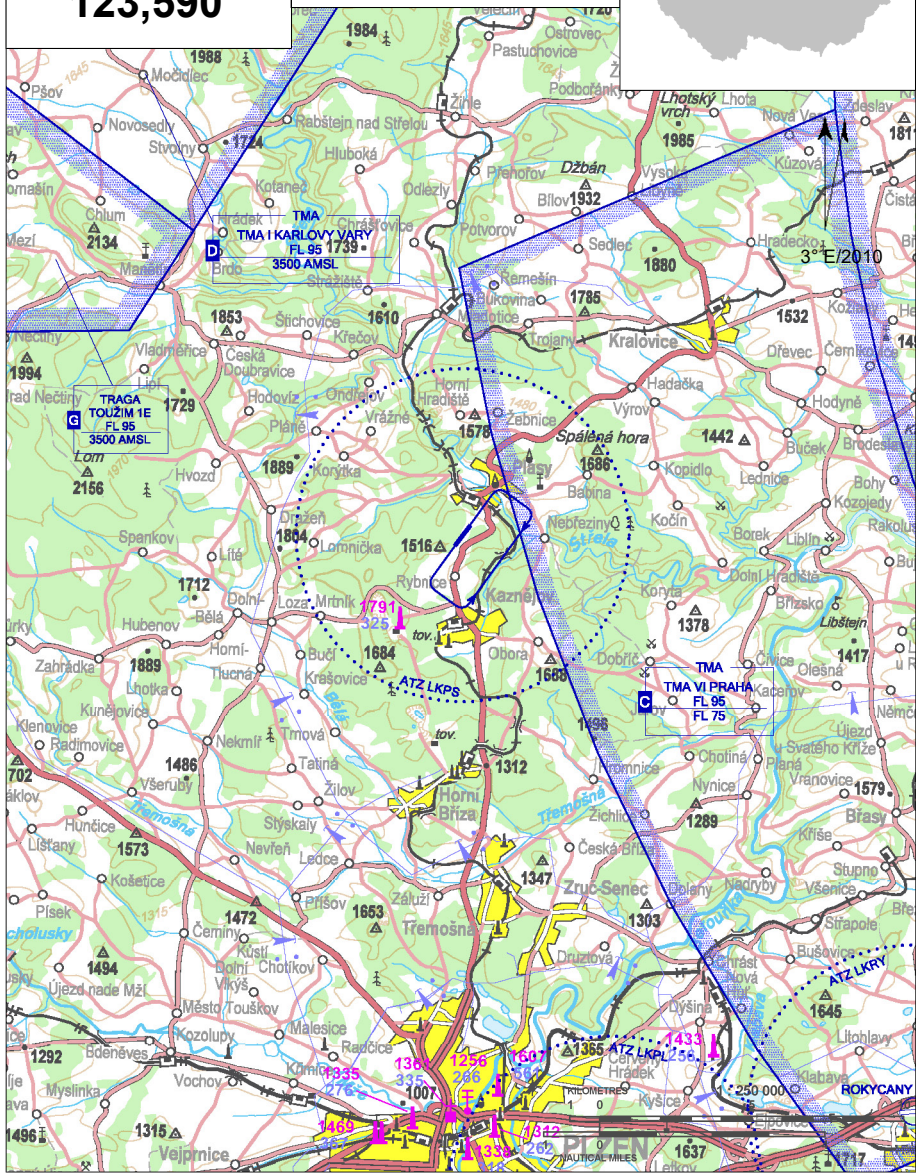

LKPS Plasy

Public domestic aerodrome

VFR day, parachute jumping operation

Plasy RADIO
123,590

ARP: 49° 55' 13" N, 13° 22' 37" E
2 km SSW Plasy
ELEV: 1434 ft / 437 m
Circuit: 2420 ft / 737 m AMSL

LKPS Plasy

Plasy RADIO
123,590

RWY	Magnetic direction	RWY dimensions	Strength	TORA	TODA	ASDA	LDA
03	034°	840 x 100	5700 kg / 0.5 MPa	840	955	840	840
21	214°	840 x 100	5700 kg / 0.5 MPa	840	920	840	840

15 APR - 15 OCT
SAT, SUN, HOL 0700 - 1400
otherwise O/R

aviation petrol AVGAS 100LL, NATURAL 95

ELF 100 AD, M 7 ADX

O/R limited

Yes (Letecký servis Plasy Ltd. is located at the AD)

Plasy, there is possible to accomodate 40 persons at AD

Snack bar at AD (April-September)