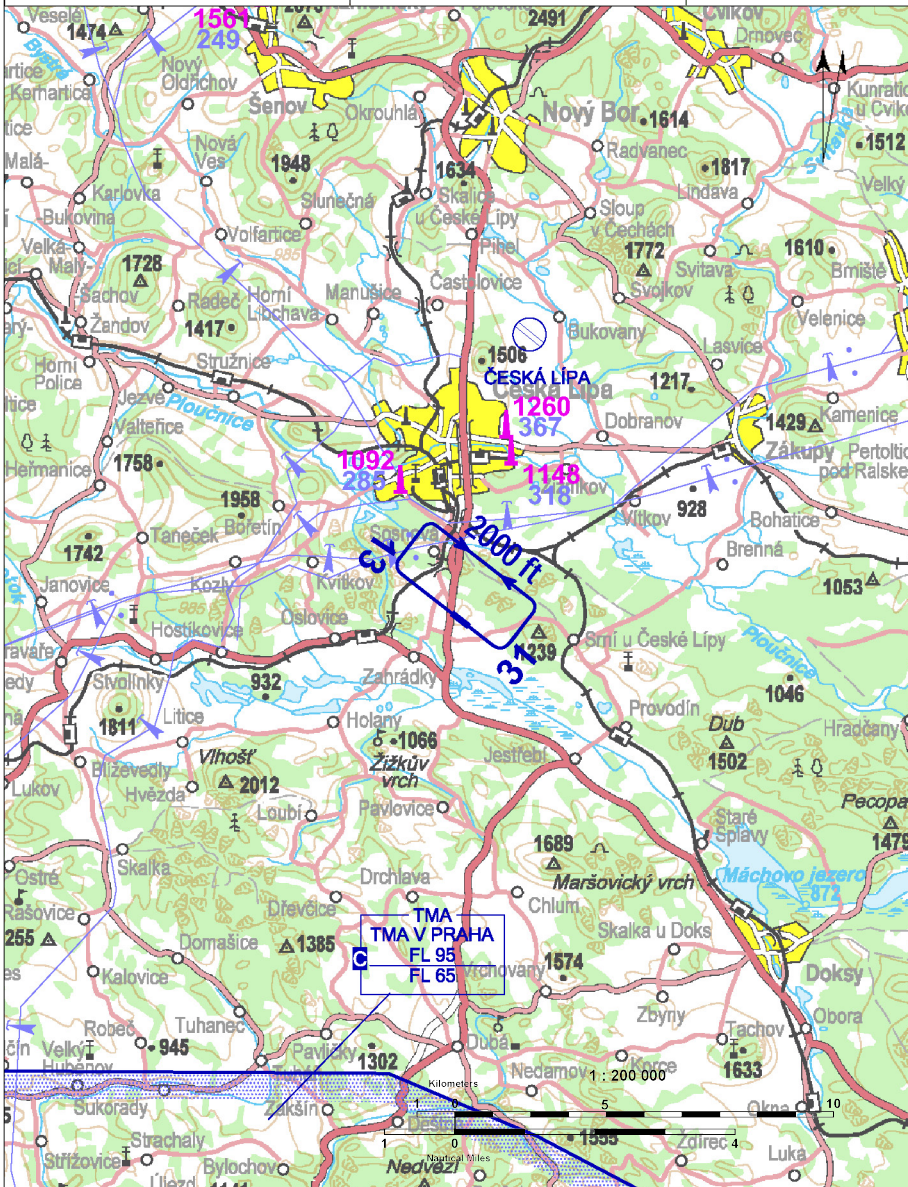

 RAMŠ RADIO 125,830 Group frequency	Private SLZ field	 
	ARP: 50° 38' 30" N, 14° 32' 29" E ELEV: 984 ft / 300 m	

! Do not overfly Novozámecký pond and surrounded villages in a height lower than 1000 ft / 300 m AGL.