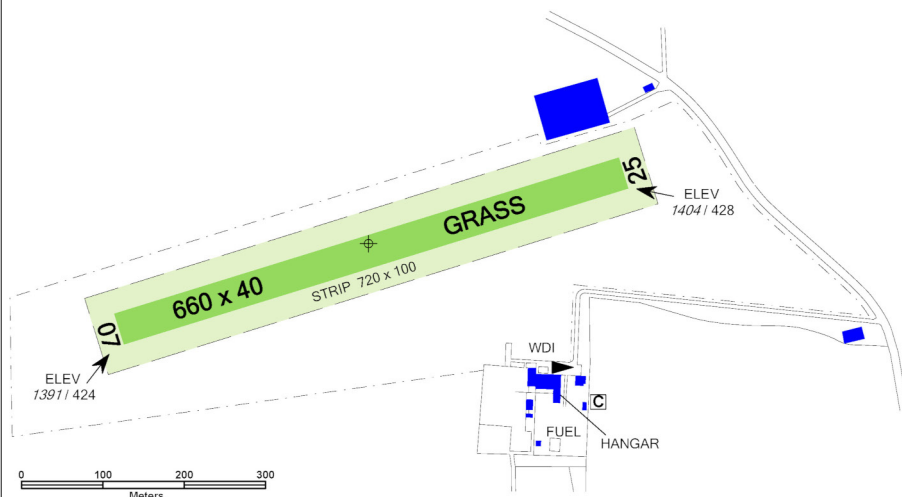

LKSA Staňkov

§ Public domestic aerodrome

✈ VFR day, parachute jumping operation

Staňkov RADIO
123,610

ARP: 49° 34' 00" N, 13° 02' 55" E
2,5 km NW Staňkov
ELEV: 1404 ft / 428 m
Circuit: 2400 ft / 730 m AMSL

LKSA Staňkov

Staňkov RADIO
123,610

RWY	Magnetic direction	RWY dimensions	Strength	TORA	TODA	ASDA	LDA
07	071°	660 x 40	5700 kg / 0.25 MPa	660	690	660	660
25	251°	660 x 40	5700 kg / 0.25 MPa	660	690	660	660

MS 20

limited, after previous settlement only

in limited scale

7 beds in aeroclub

limited

taxi, bus, train