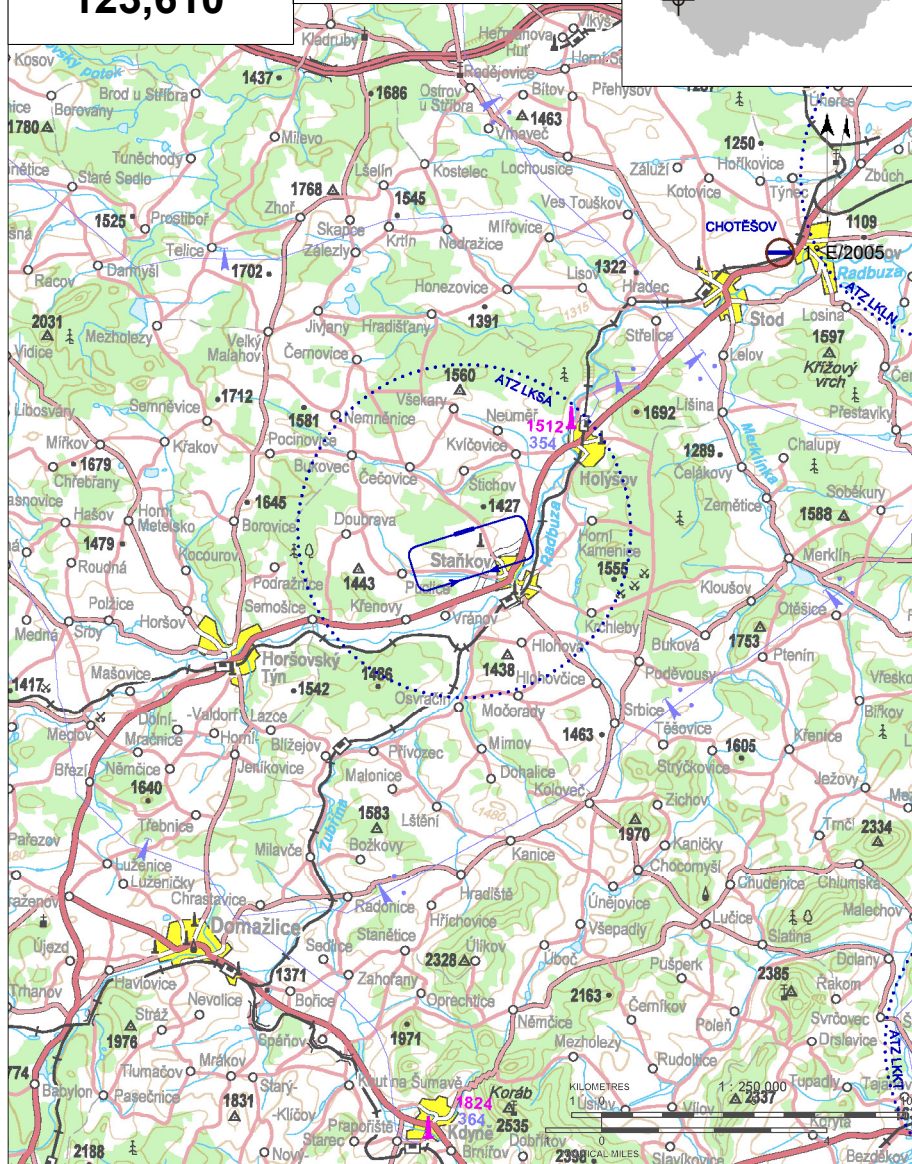

LKSA Staňkov

§ Public domestic aerodrome

✈ VFR day, parachute jumping operation

Staňkov RADIO
123,610

ARP: 49° 34' 00" N, 13° 02' 55" E
2,5 km NW Staňkov
ELEV: 1404 ft / 428 m
Circuit: 2400 ft / 730 m AMSL

LKSA Staňkov

Staňkov RADIO
123,610

RWY	Magnetic direction	RWY dimensions	Strength	TORA	TODA	ASDA	LDA
07	071°	660 x 40	5700 kg / 0.25 MPa	660	690	660	660
25	251°	660 x 40	5700 kg / 0.25 MPa	660	690	660	660

MS 20

limited, after previous settlement only

in limited scale

7 beds in aeroclub

limited

taxi, bus, train