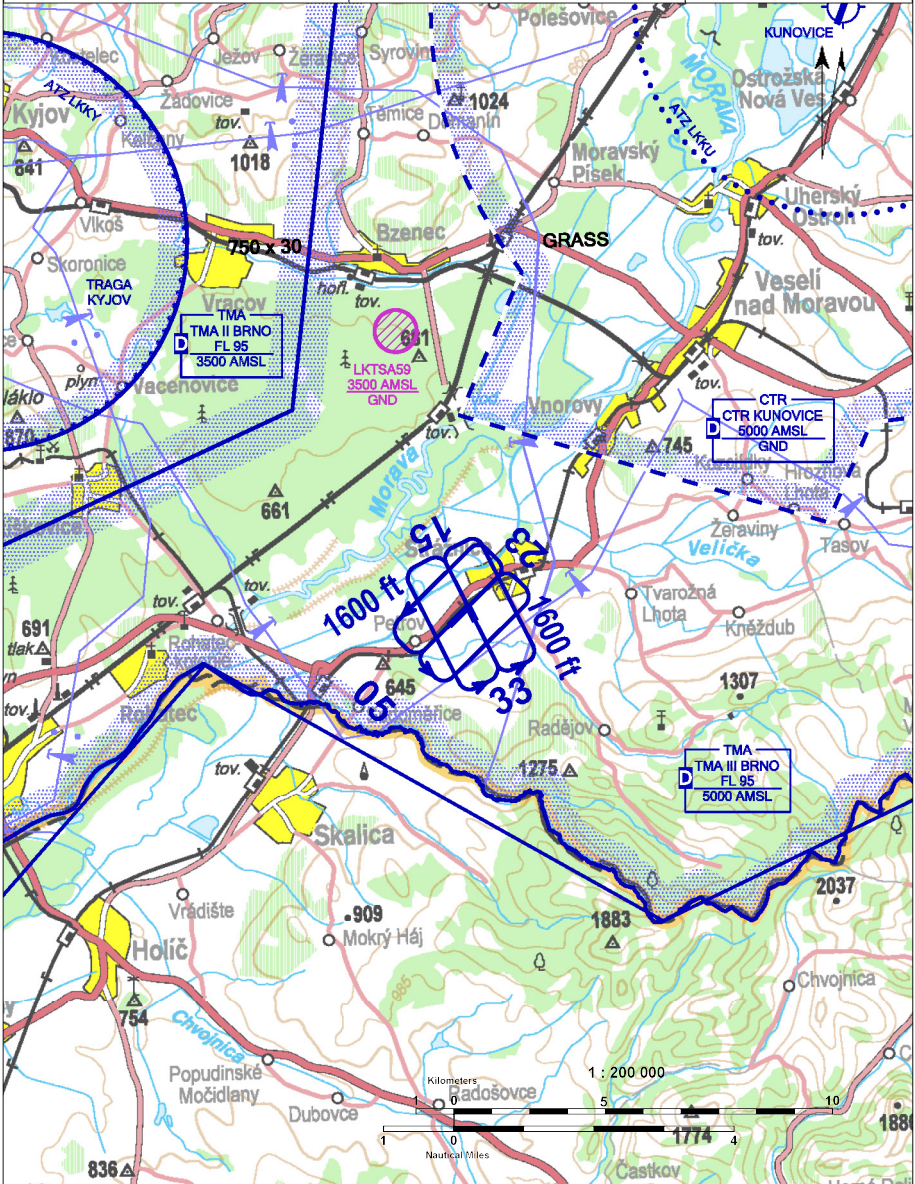

 STRÁŽNICE RADIO Group frequency	125,830	Private SLZ field	 

! Elevated power line 100 m to the north-east and 300 m to the south-east.

 **STRÁŽNICE**
RADIO 125,830
 Group frequency

	Year-round
	NIL
	NIL
	On request
	NIL
	NIL
	NIL
	NIL