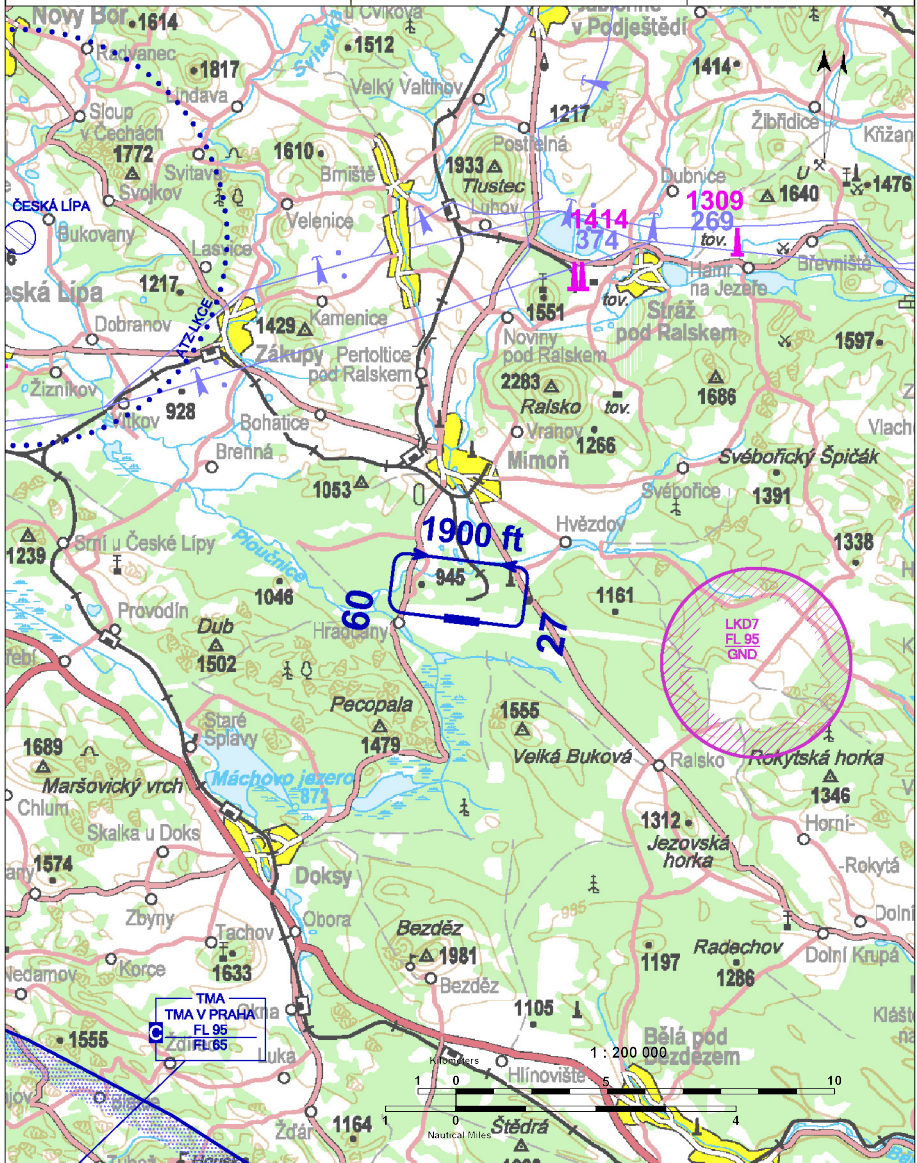

 HRADČANY RADIO	134,815	Private SLZ field	 
	ARP: 50° 37' 10" N, 14° 43' 58" E ELEV: 912 ft / 278 m		

! Winch operation of parachute and hang gliders. Do not overfly Hradčany ponds. Do not overfly natural reserve "Hradčanské rybníky" and village Hradčany in lower height than 300 m AGL.