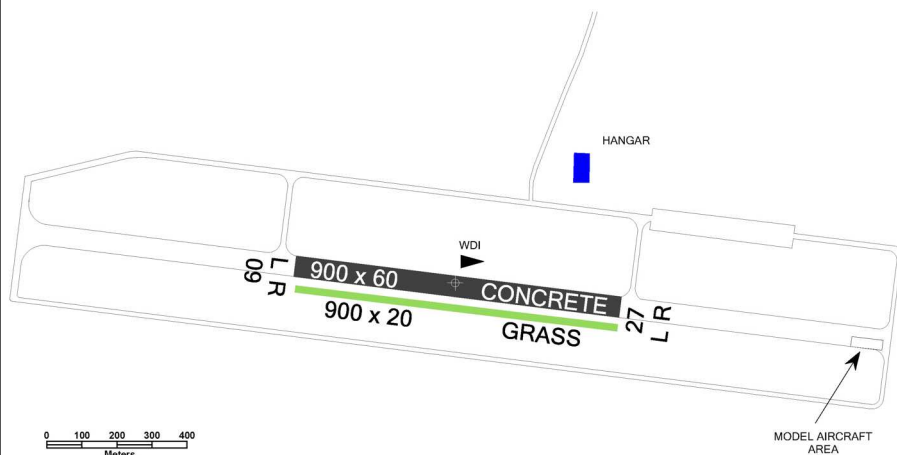

HRADČANY RADIO 134,815

	Year-round
	NIL
	NIL
	O/R
	NIL
	NIL
	NIL
	NIL

Letecký klub LAA - Hradčany nad Ploučnicí
Šípková 3160, 470 01 Česká Lípa

Ladislav Sibera (deputy of the operator)
☎ +420 605 212 536, l.sibera@gmail.com