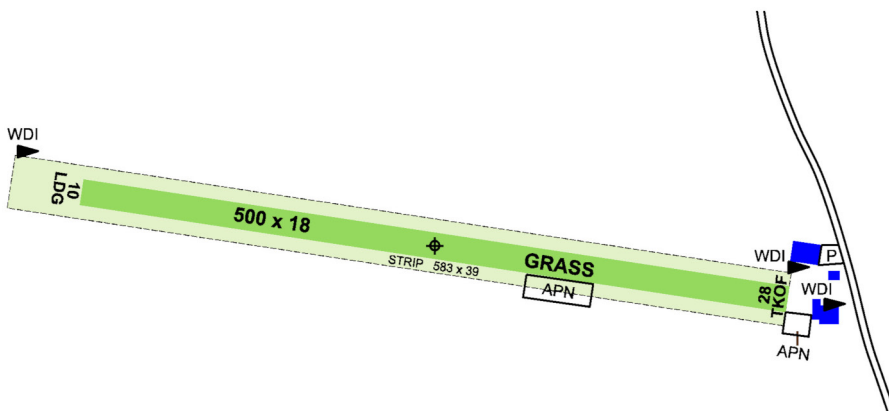

 **BRUSNÉ RADIO** **125,830**  
Group frequency

-  Operating hours are not specified. According to the operator's needs. Year-round according to the current state of the runway. Snow removal is not provided.
-  By agreement with the operator, outside the field 4 km Bystřice pod Hostýnem.
-  NIL
-  By agreement with the operator.
-  NIL
-  600 m guesthouse with Brusenska restaurant - [www.brusenka.cz](http://www.brusenka.cz).
-  Coffee in the clubroom. 500 m pub "Háj u rybníčku" with workout playground.
-  Bus 500 m S in Brusné village.