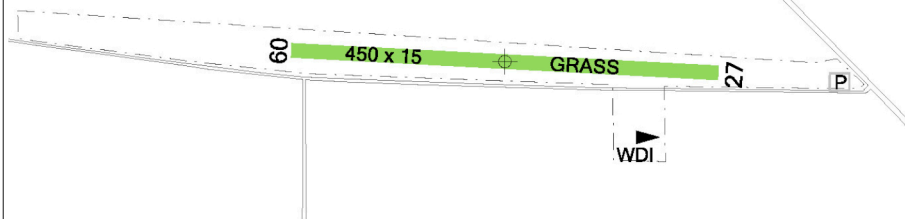

The field is located below TMA II Kbely. Do not fly over surrounding villages below 1000 ft / 300 m AGL. Do not fly over roads in height less than 15 m AGL.

 **KOSTOMLATY**
RADIO 125,830
 Group frequency