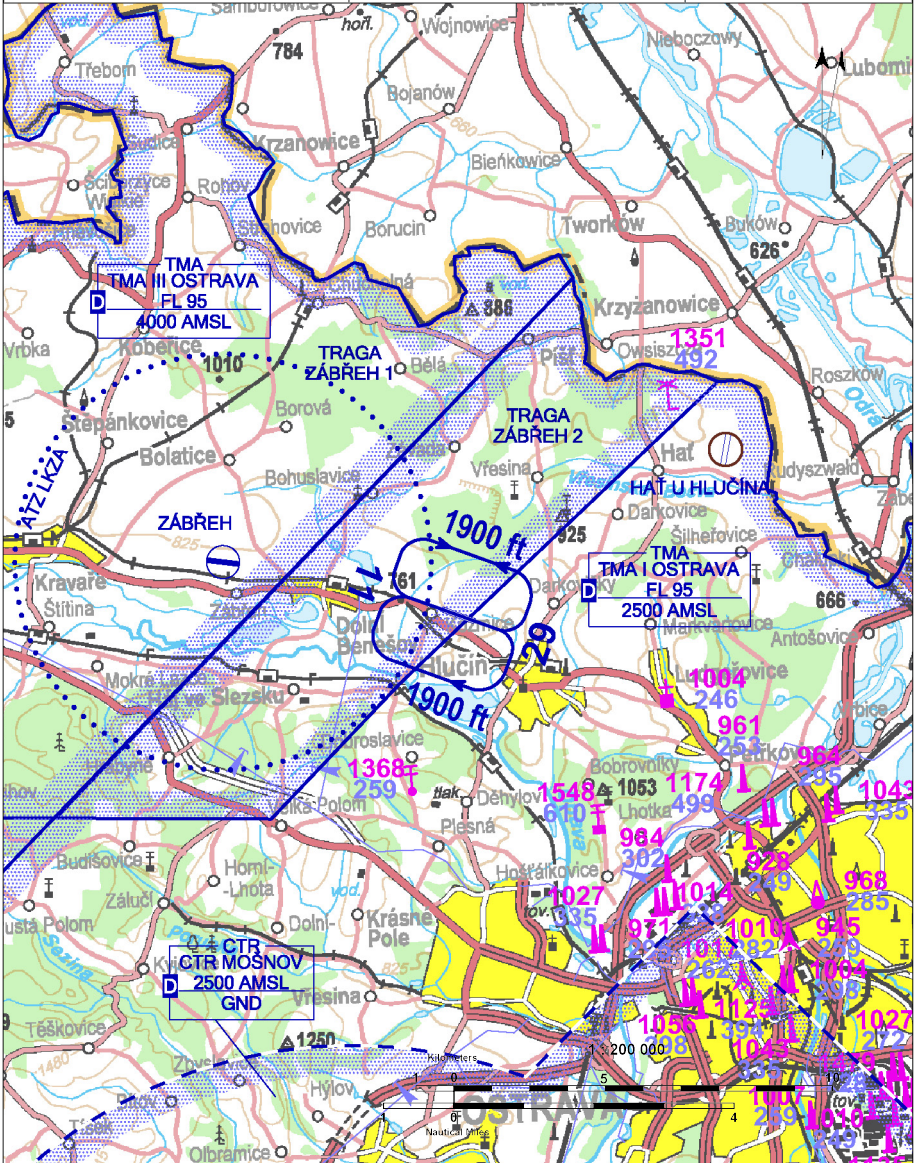

 KOZMICE RADIO Group frequency	125,830	Private SLZ field	 
	ARP: 49° 54' 48" N, 18° 09' 51" E ELEV: 869 ft / 265 m		

! Turn right after take-off from RWY 29 (opposite the village) to avoid flying over the village. RWY 11 approach procedure is carried out above the village, thus, it shall be carried out with higher altitude.