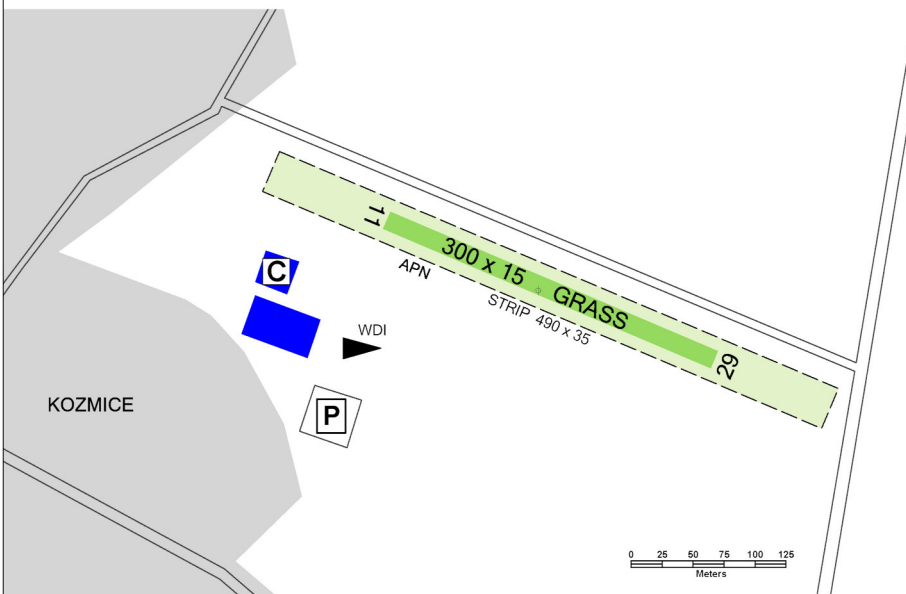

KOZMICE RADIO **125,830**
Group frequency

	Year-round
	NIL
	NIL
	NIL
	NIL
	NIL
	NIL
	NIL

Ing. Petr Kucejda
K vápenici 543/26, 747 11 Kozmice,
☎ +420 775 568 563, petrkucejda@email.cz