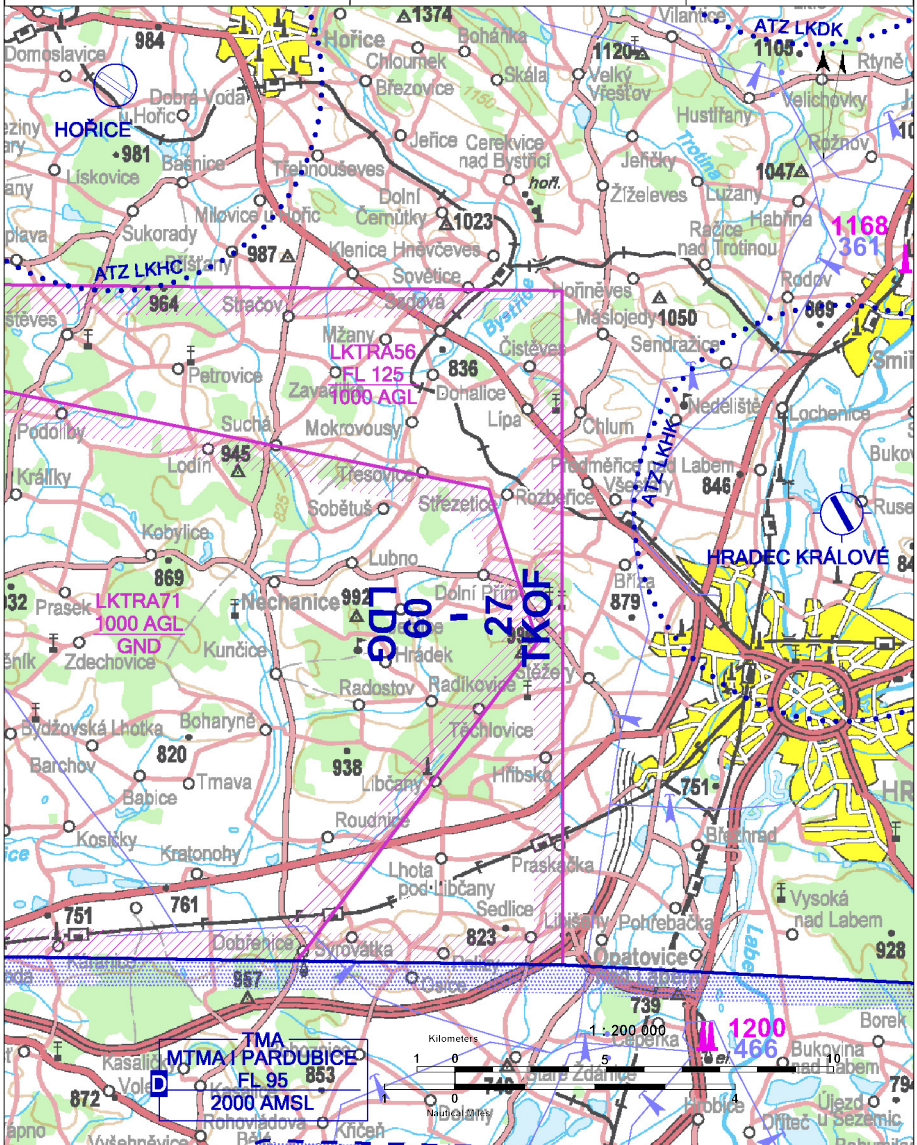

 PŘÍM RADIO 125,830 Group frequency	Private SLZ field	 
	ARP: 50° 13' 46" N, 15° 42' 13" E ELEV: 886 ft / 270 m	

! Private, unidirectional sport flying equipment field. 100 m S forest. 530 m W of RWY THR tree. The field is located in LKTRA71 Smidary (GND - 1000 ft / 300 m AGL), and below LKTRA56 Nový Bydžov (1000 ft / 300 m AGL - FL 125).