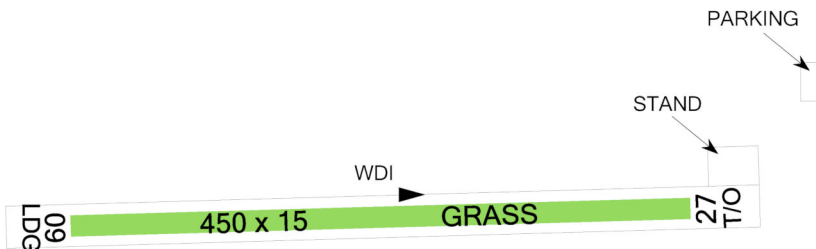

PŘÍM RADIO 125,830
Group frequency

	Year-round
	NIL
	NIL
	NIL
	Minor servicing O/R
	NIL
	NIL
	NIL

Václav Macháň
Horní Přím 22, 503 15, ☎ +420 732 518 016,
machan.vaclav@email.cz