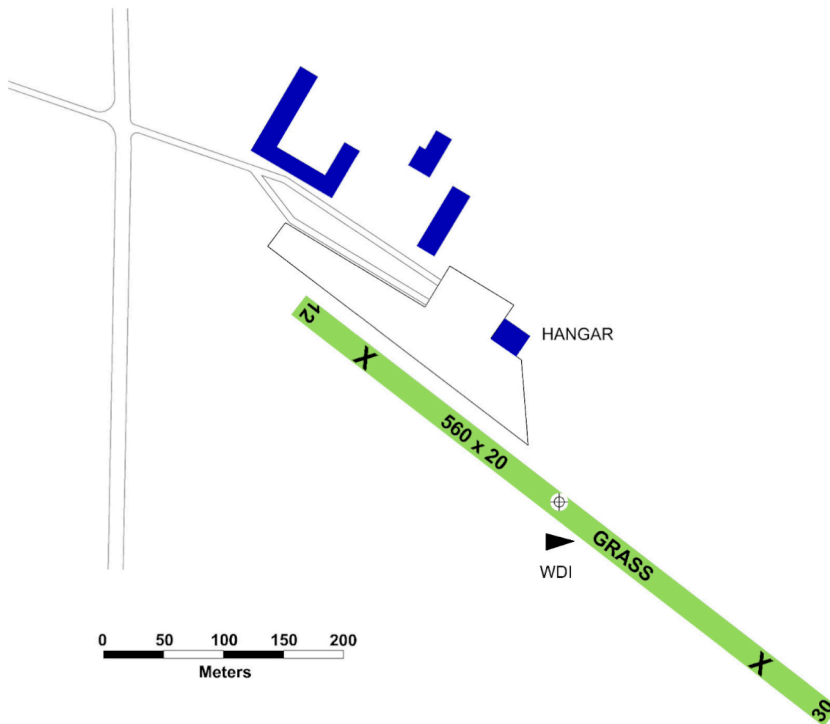

 **RAMŠ RADIO 118,265**

 PPR not specified. Subject to operator's discretion. Available year-round depending on current RWY conditions. Snow removal not provided.

 1 km Česká Lípa

 NIL

 O/R

 NIL

 NIL

 NIL

 Bus 300 m

 **Ondřej Süsler**
 K Lesu 2694, Nymburk, 288 02,
 ☎ +420 721 121 598, sussdesign@email.cz