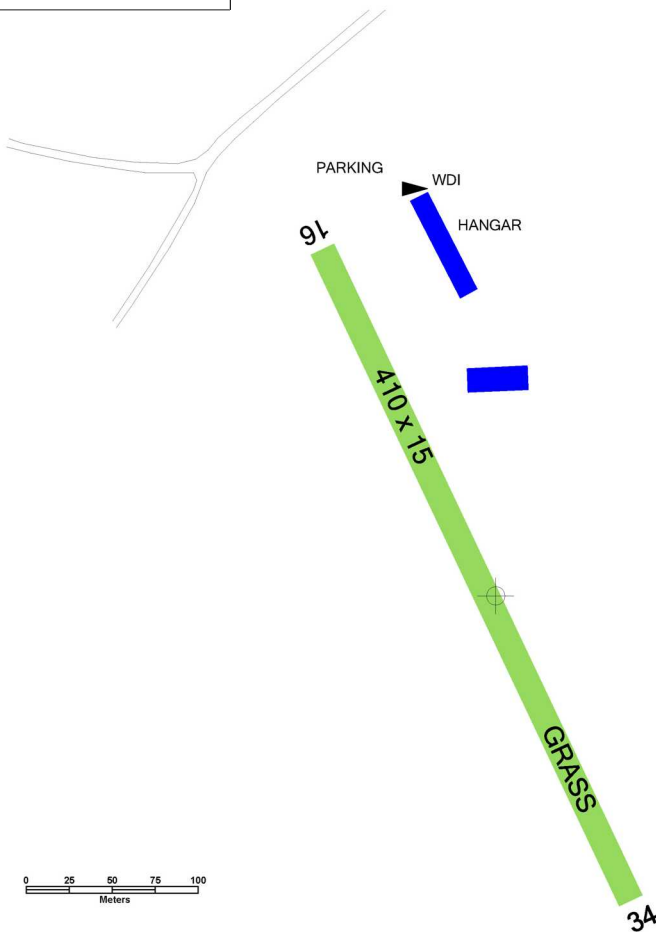

BYSTŘICE RADIO 125,830
Group frequency

	Year-round
	NIL
	NIL
	O/R
	NIL
	O/R
	NIL
	NIL

Letecký Klub Bystřice n. P.
Zahradní 568, 593 01 Bystřice nad Pernštejnem
Ing. Josef Novotný (deputy of the operator)
 +420 603 582 659, 603582651@seznam.cz