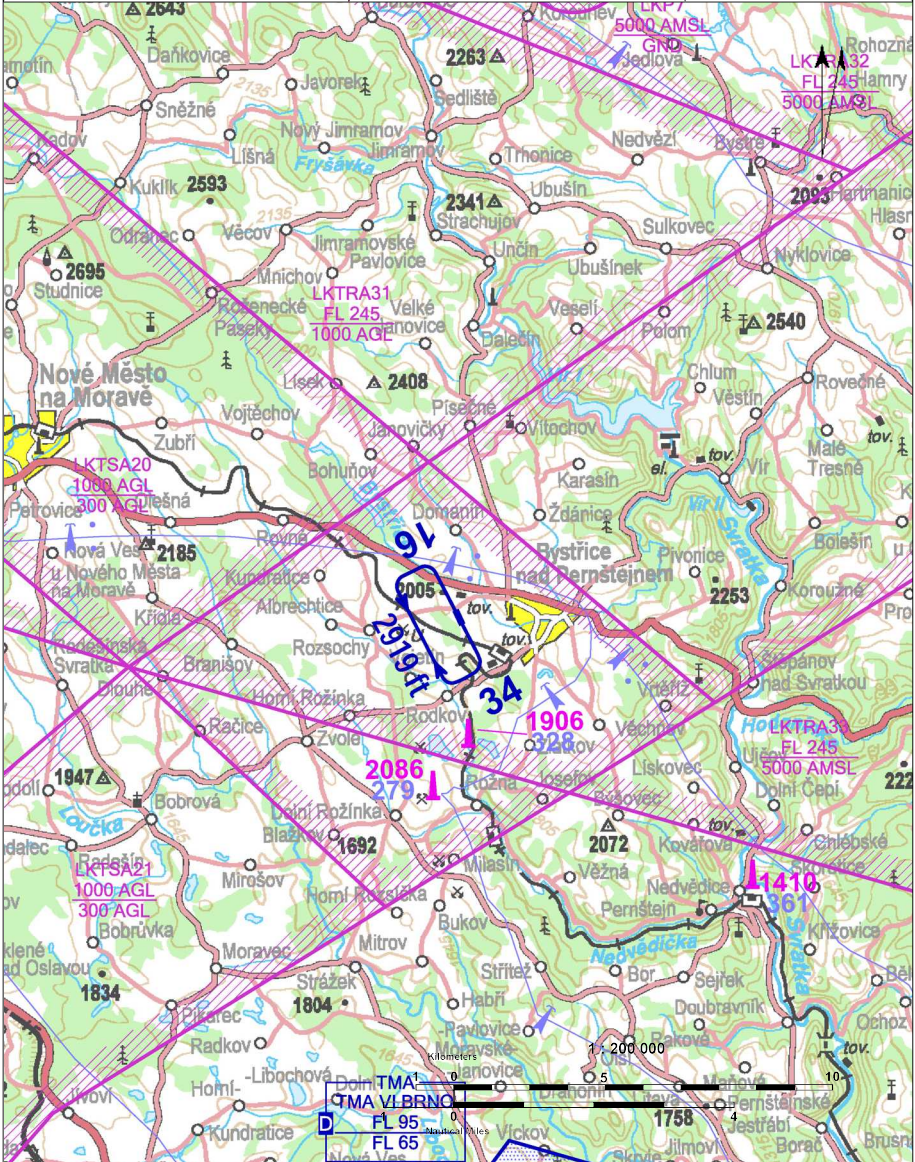

 BYSTRICE RADIO Group frequency	125,830	Public SLZ field	 
		ARP: 49° 31' 22" N, 16° 13' 56" E ELEV: 1942 ft / 592 m	

! Overfly road in front of the THR RWY 16 at least at 15 m. The field is situated under LK TSA21, LK TSA24 and LK TR A33.