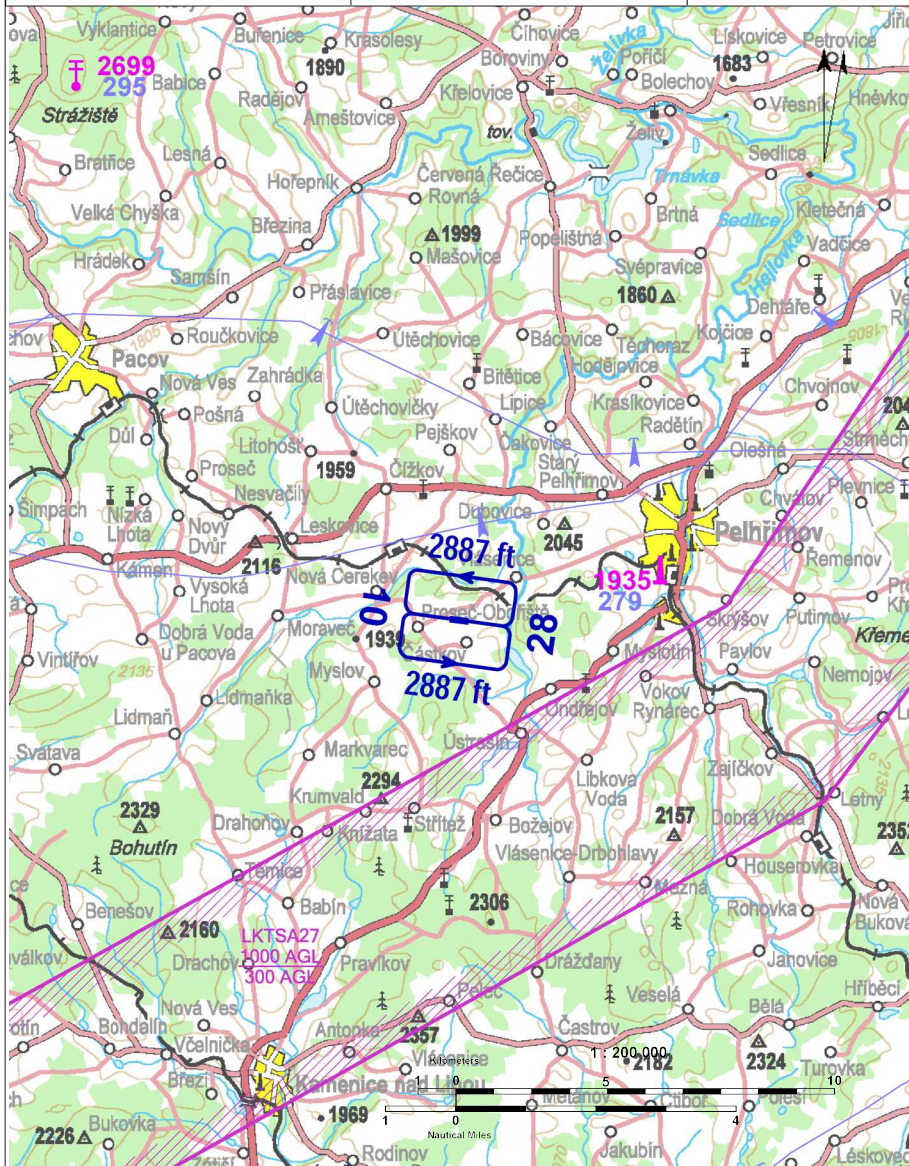

 ČÁSTKOVICE RADIO 120,330	Private SLZ field	 
	ARP: 49° 24' 33" N, 15° 08' 39" E ELEV: 1925 ft / 587 m	

! Flights only with prior permission. When flying along the traffic circuit do not overfly surrounding villages in lower height than 1000 ft (300 m) AGL. Risk of turbulence in case of strong NE wind.

 **ČÁSTKOVICE**
RADIO **120,330**

	Year-round
	NIL
	NIL
	NIL
	NIL
	NIL
	NIL
	NIL

 **Jaromír Šimek**
Nová Cerekev 224, 394 15 Nová Cerekev,
☎ +420 602 229 192, info@kovovyroba.net

Andrzej Migus (deputy of the operator)
☎ +420 777 290 325, lmk-castkovice@seznam.cz