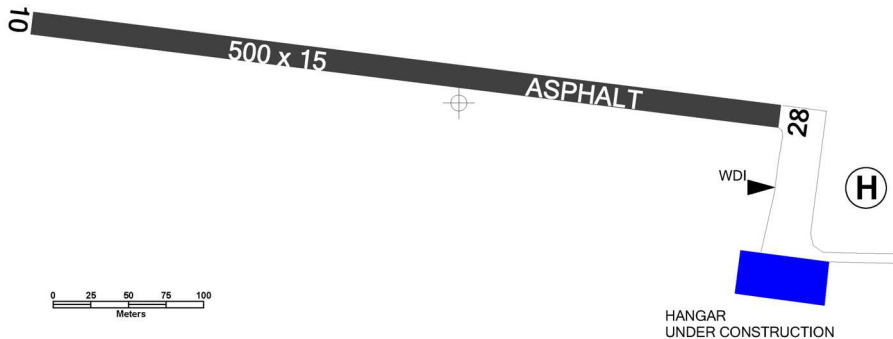

ČÁSTKOVICE
RADIO **120,330**

	Year-round
	NIL
	NIL
	NIL
	NIL
	NIL
	NIL
	NIL

Jaromír Šimek
Nová Cerekev 224, 394 15 Nová Cerekev,
☎ +420 602 229 192, info@kovovyroba.net

Andrzej Migus (deputy of the operator)
☎ +420 777 290 325, lmk-castkovice@seznam.cz