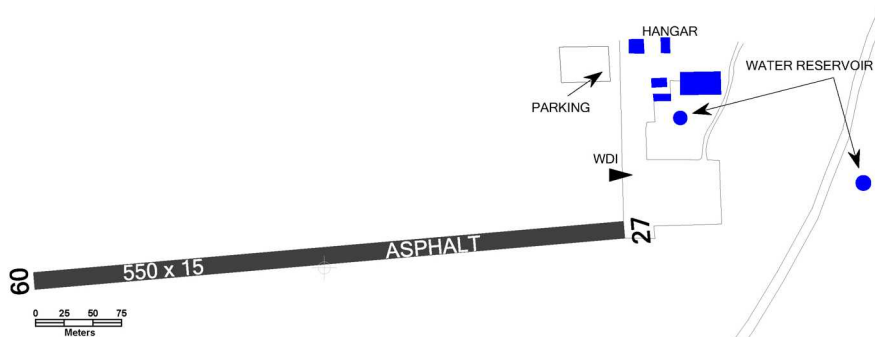

CHOTĚŠOV
RADIO 125,830
Group frequency

	Year-round
	O/R
	NIL
	NIL
	NIL
	O/R
	NIL
	NIL

Aviatik klub Chotěšov
letiště Chotěšov, 332 14, ☎ +420 603 541 040
Václav Polívka (deputy of the operator)
☎ +420 605 717 572, polnipilot@seznam.cz