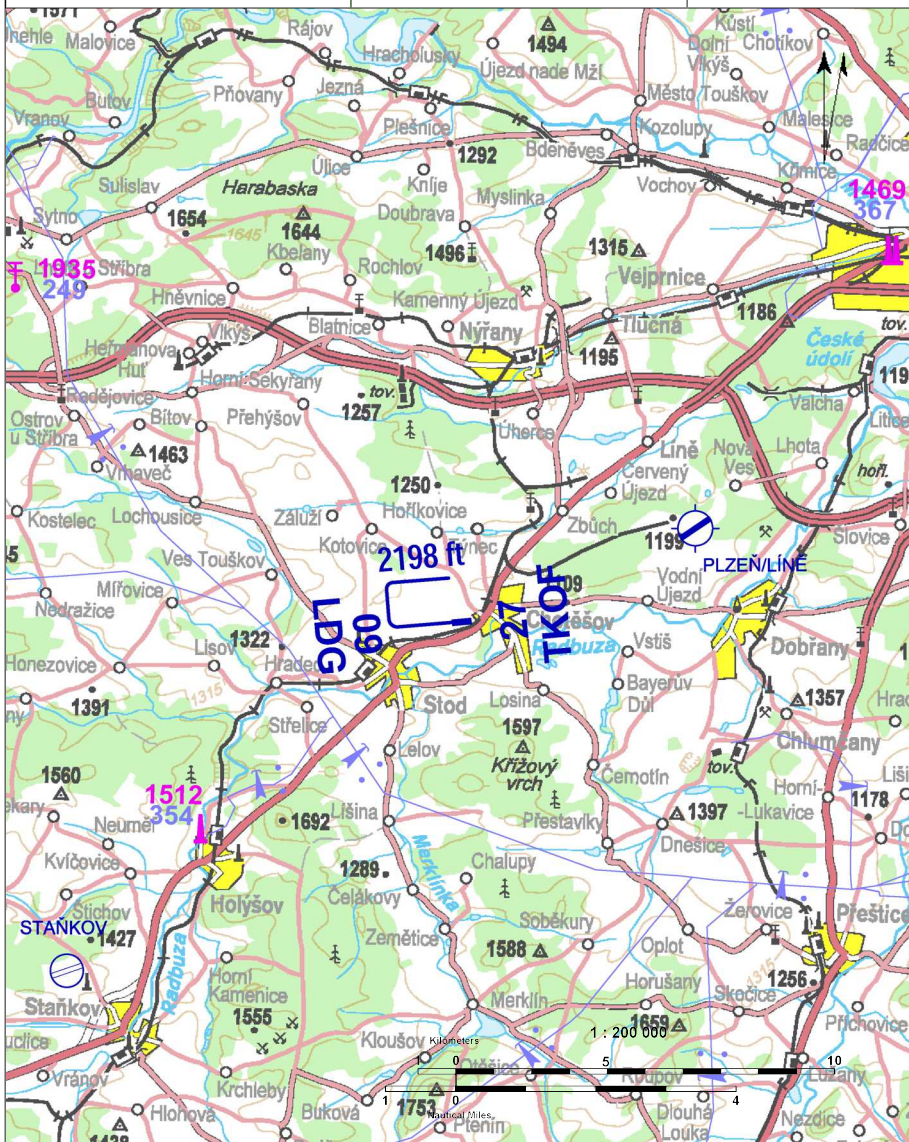

 <b>CHOTĚŠOV RADIO 125,830</b> Group frequency	<b>Public SLZ field</b>	 
	<b>ARP: 49° 39' 06" N, 13° 11' 23" E</b> <b>ELEV: 1207 ft / 368 m</b>	

Unidirectional sport flying equipment field. In case of strong W wind, risk of turbulences after take-off from RWY 27. Water tower at height 33 m at 100 m NE from the THR RWY 27. Second water tower at height 33 m at 230 m E from the THR RWY 27. ATZ of the AD Plzeň/Líně is 1 km E from the field.